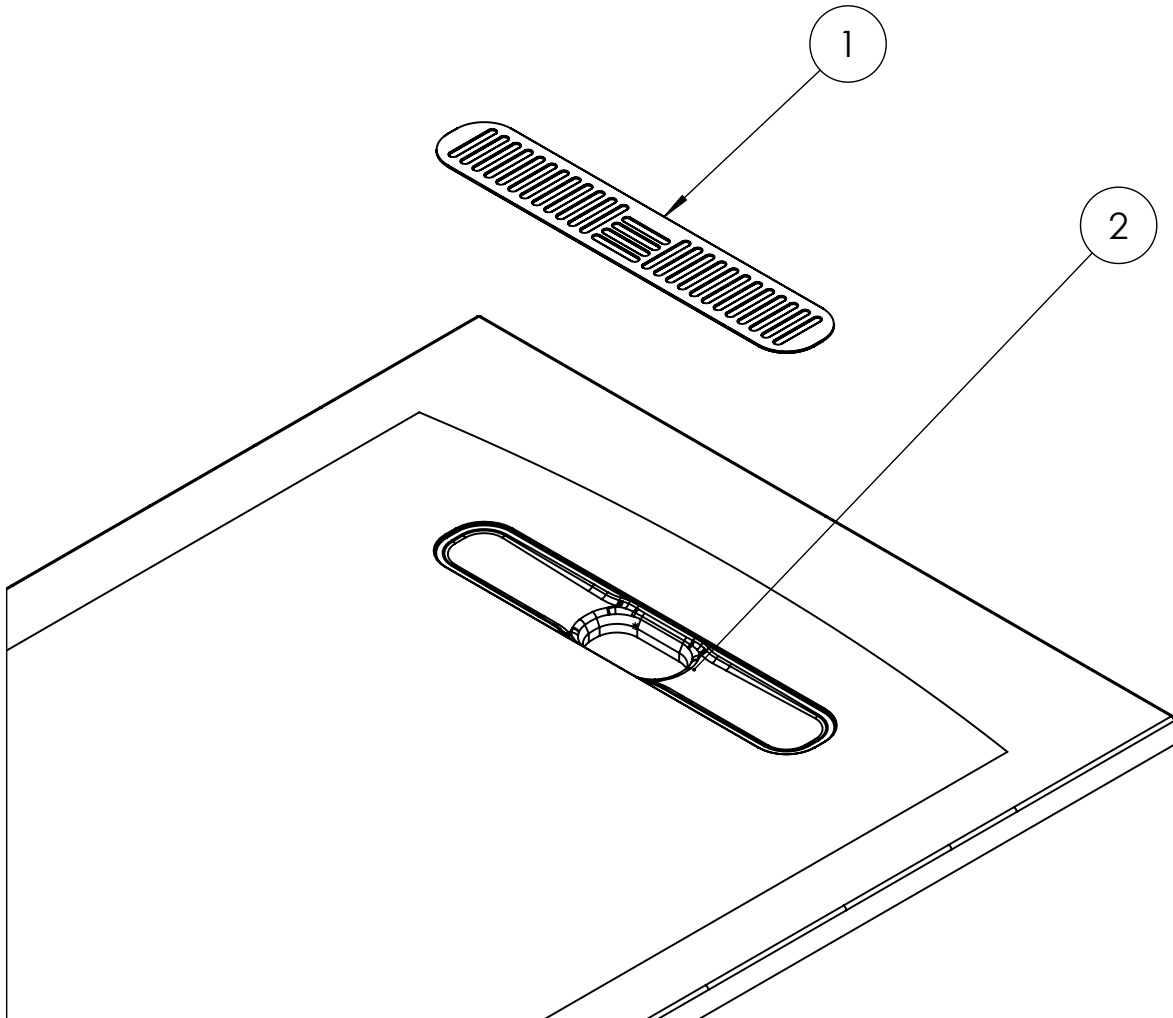

CATEGORY	Showering
COLOUR	Gloss White
FINISH APPLICATION	Gelcoat/Nanocoat
PRIMARY MATERIAL	Dolomite
SECONDARY MATERIAL	Stone Resin
PRODUCT LENGTH MM	1000
PRODUCT HEIGHT MM	25
PRODUCT WIDTH MM	800
PRODUCT BOXED WEIGHT (KG)	27.35
INSTALL TYPE	Floor Mounted
STANDARDS	EN 14527:2016+A1:2018

TECHNICAL DIMENSIONS

Dimensions in mm unless otherwise specified.

Tolerances (per material type) apply.

SPARES LIST

Only the parts labelled are available as spares.

NUMBER	PART CODE	DESCRIPTION
1	VITOWASTEW	Vito Shower Waste Cover White
2	VITOFLLANGE	Vito Shower Waste Flange
	MINERALPOLISH	Cast Mineral Marble Polishing Compound
	MINERALREPAIRKITWG	Cast Mineral Marble Repair Kit White Gloss
	MINERALTOUCHKITWG	Cast Mineral Marble Touch Up Kit White Gloss

Declaration of Performance

No. DOP-CW-ST-21032023-A

Product type: **Shower tray**

Intended use: **Shower tray for personal hygiene.**

Name, Address & Contact information of the Manufacturer:

Crosswater Limited, Lake View House, Rennie Drive, Dartford, Kent, DA1 5FU.