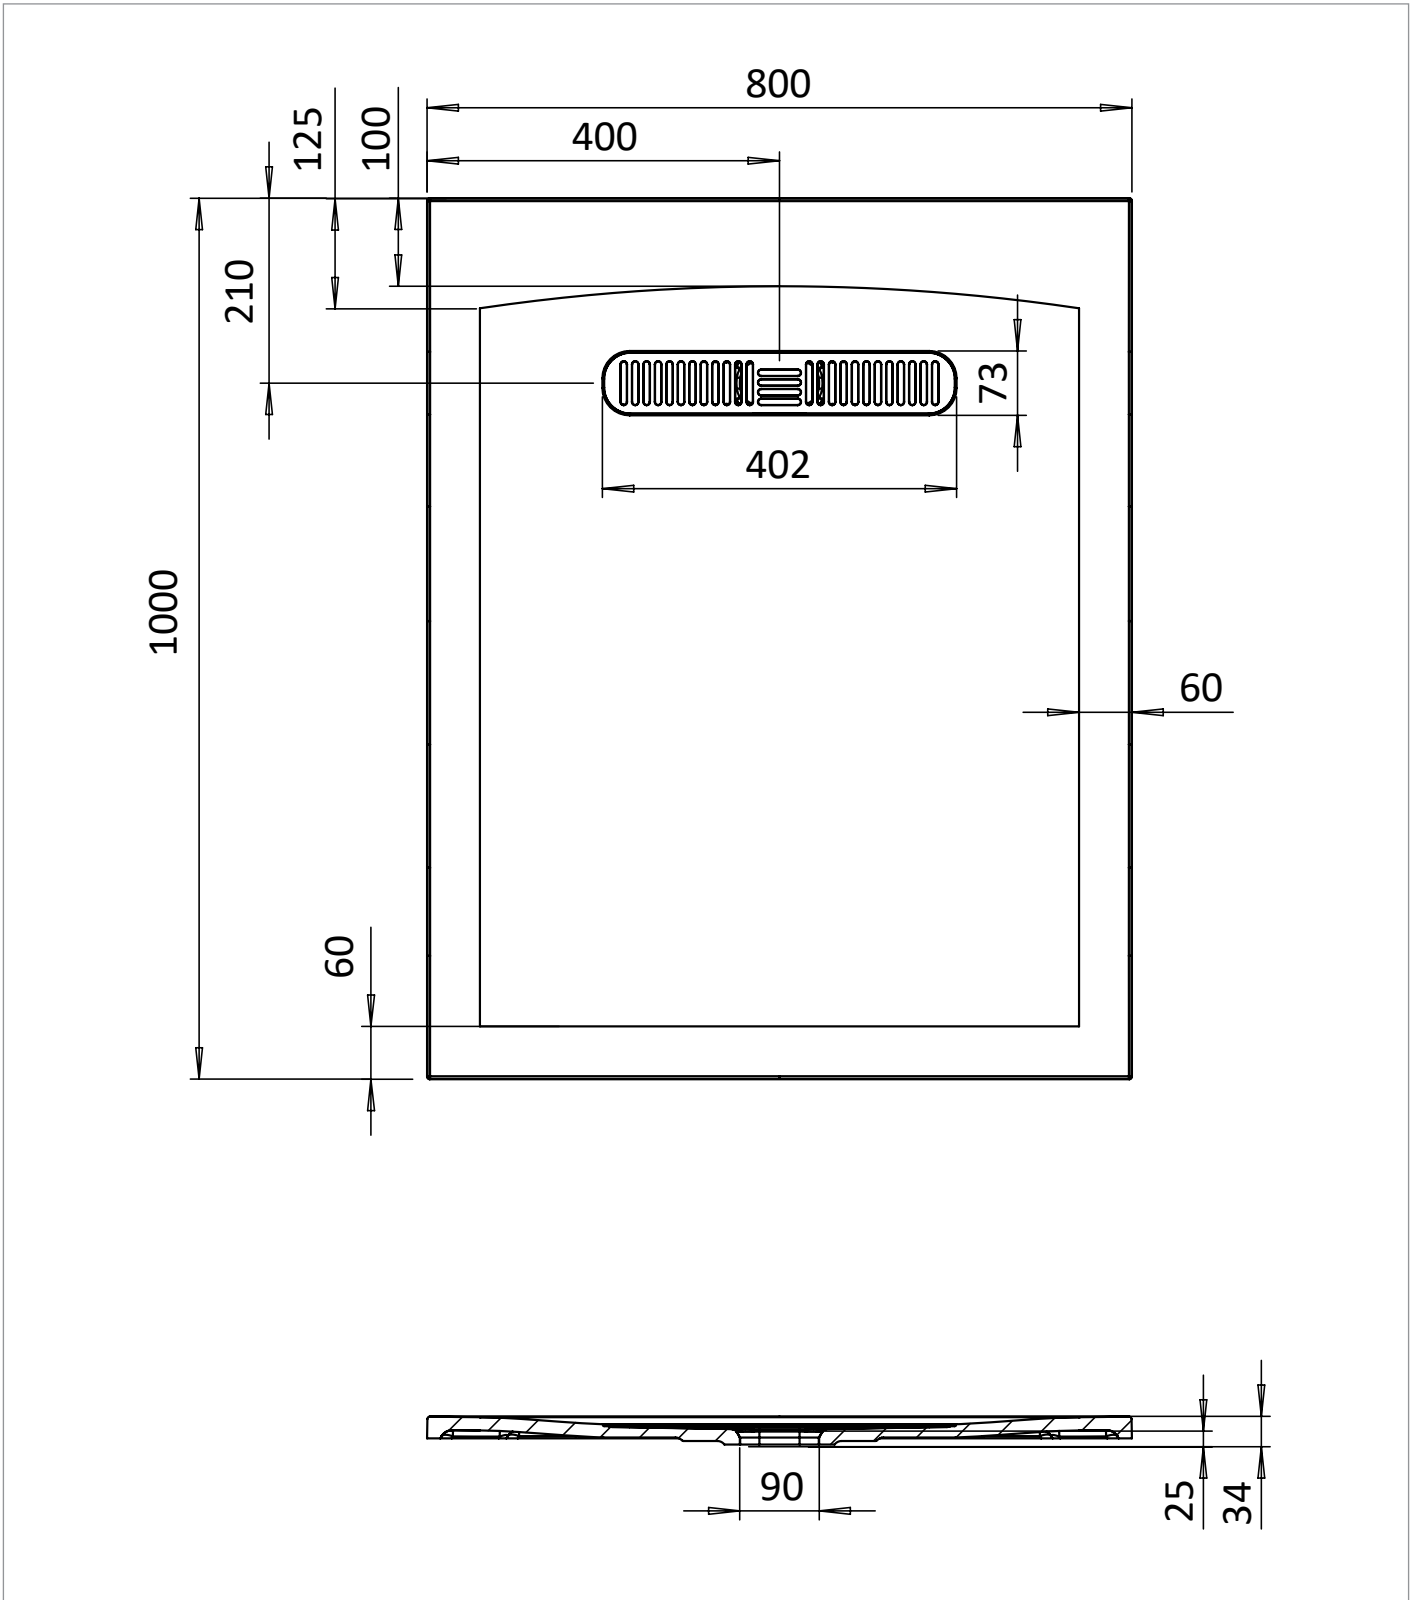

TECHNICAL DIMENSIONS

Dimensions in mm unless otherwise specified.

Tolerances (per material type) apply.