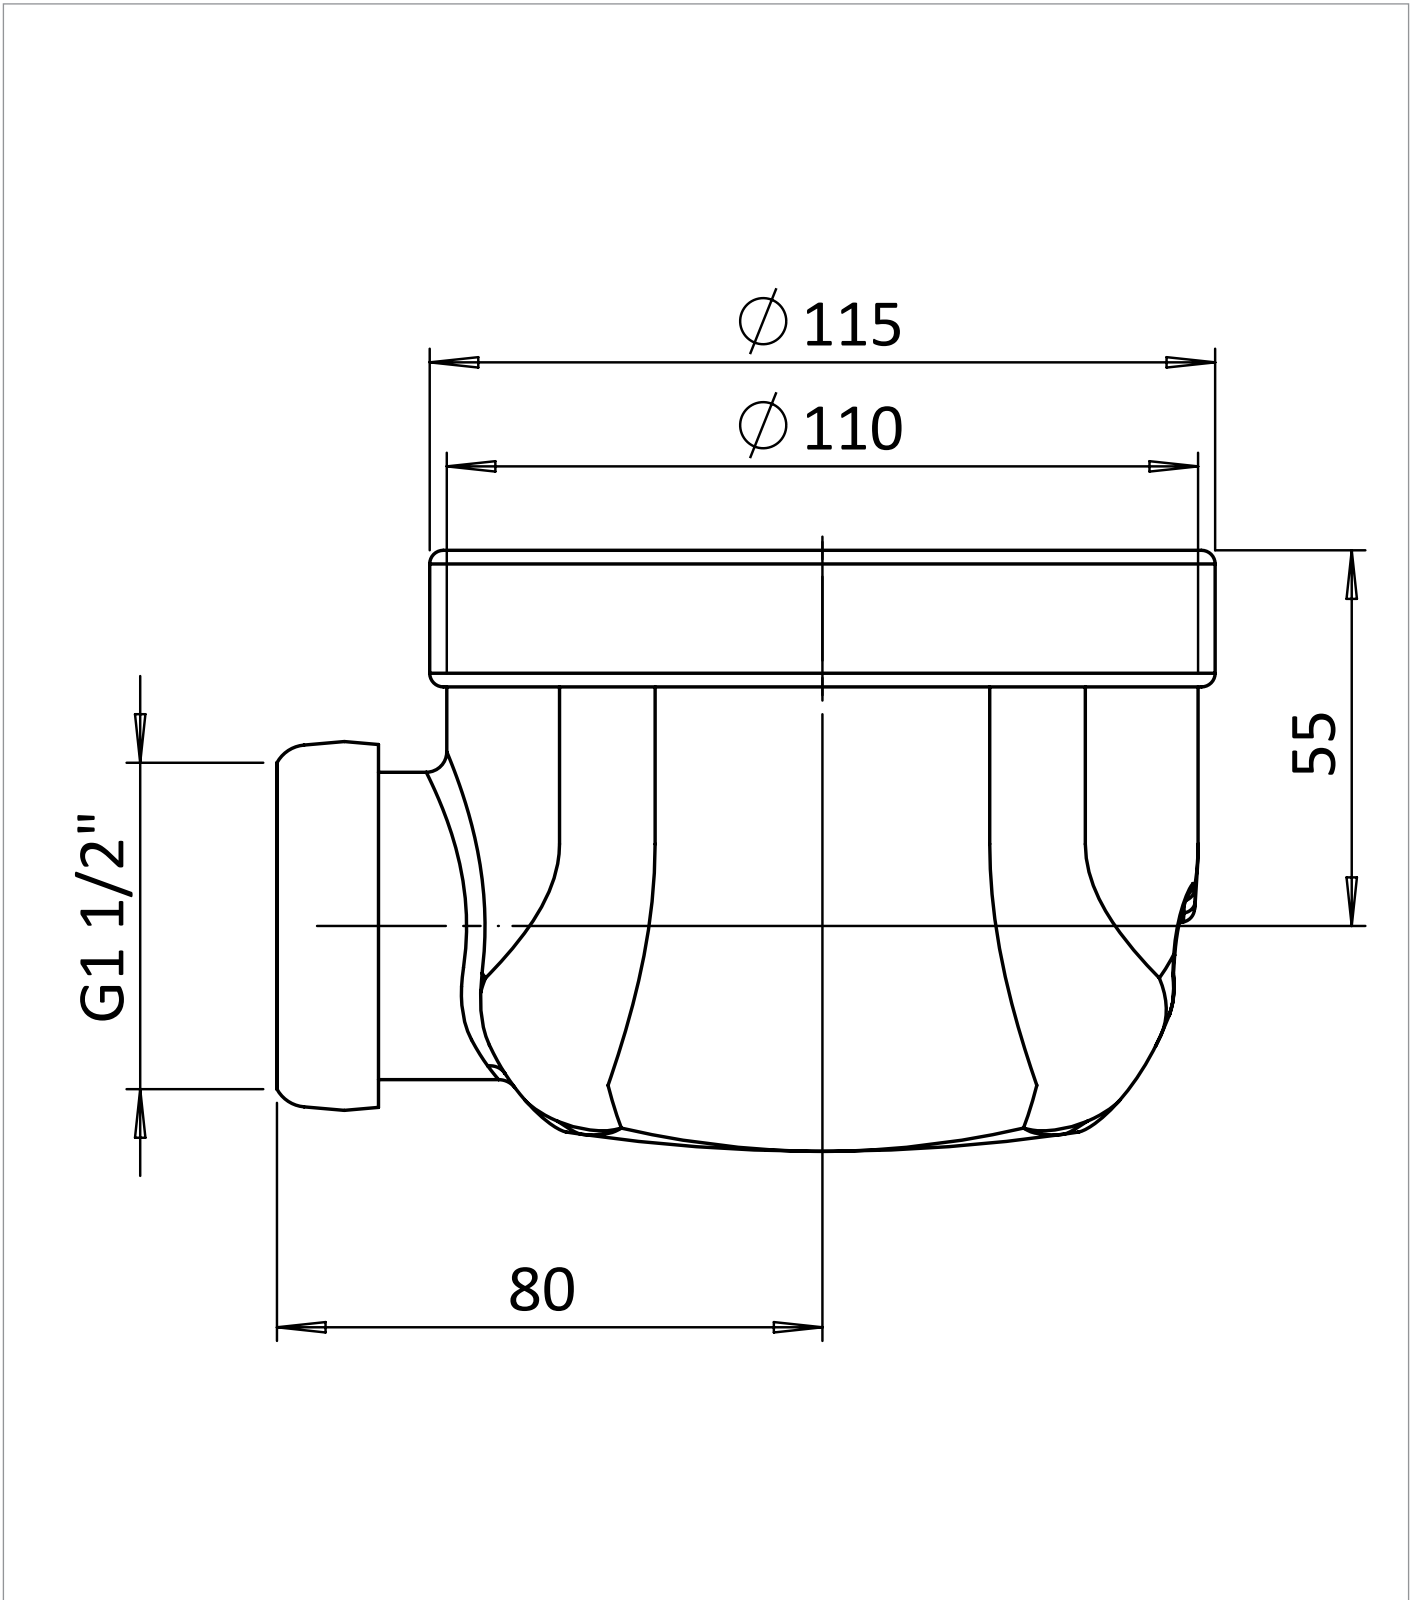

PRODUCT DATA SHEET

PRODUCT CODE

VTHFWS90

RANGE

Vito 25mm

DESCRIPTION

Vito Shower Tray Waste 90mm

WEBSITE LINK [Click Here](#)

CATEGORY	Showering
COLOUR	White
FINISH APPLICATION	N/A
PRIMARY MATERIAL	NEOPRENE
PRODUCT LENGTH MM	90
PRODUCT HEIGHT MM	115
PRODUCT WIDTH MM	90
PRODUCT BOXED WEIGHT (KG)	0.22
INSTALL TYPE	N/A
STANDARDS	EN274

WASTE WATER FLOW RATE	32
-----------------------	----

TECHNICAL DIMENSIONS

Dimensions in mm unless otherwise specified.

Tolerances (per material type) apply.

SPARES LIST

Only the parts labelled are available as spares.