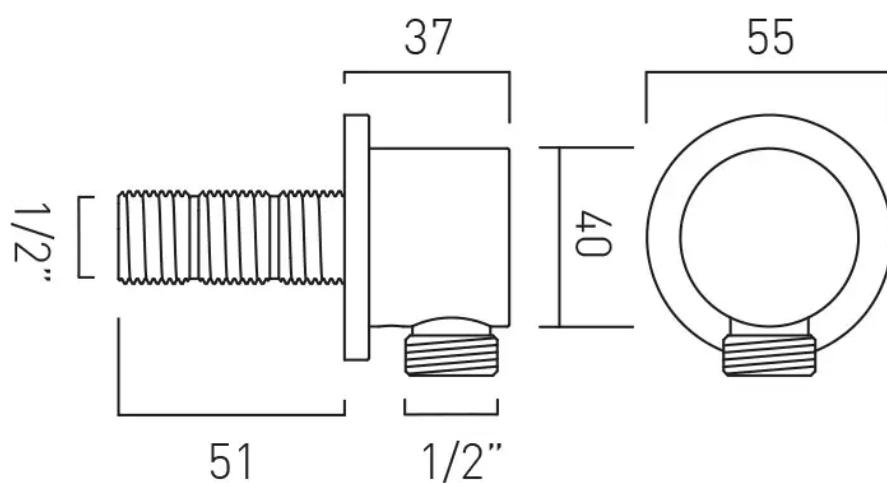

TECHNICAL DRAWING

COLLECTION: ELEMENTS

PRODUCT CODE: ELE-OUTLET2-CP

tel: 01934 744466
email: sales@vado.com
www.vado.com

where inspiration flows
taps | showering | accessories