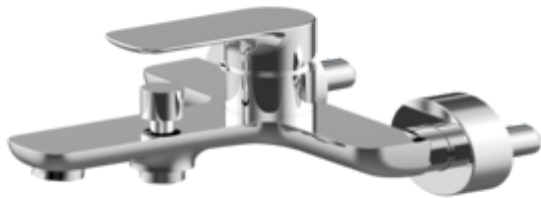

BATH & SHOWER MIXER O.NOVO

PRODUCT INFORMATION

Article title	Villeroy & Boch O.novo Single-lever bath & shower mixer, Chrome
Article number	TVT10400100061
Assembly / Assembly type	wall-mounted
Scope of delivery	1 x tap fitting , 1 x fastening 1 x installation instructions
Length in mm	162
Width in mm	190
Height in mm	102
Collection	O.novo
Weight in kg	1.448
Material	Brass
Surface	glossy
Colour name	Chrome
EAN number	4051202916657
Model number	TVT104001000
Air plus	An aerator enriches the water with air for a particularly soft, water-saving jet
Easy clean	Longer service life: optimum limescale removal by simply rubbing nozzles and aerators clean
Tap smartpressure	Constant water flow rate for washbasin mixers regardless of pressure fluctuations in the piping system
Length of spout in mm	162
Spacing of connection spigots in mm	150
Material	Brass
Volume	4,959
Angle jet regulator	5
Cartridge	Cartridge with ceramic discs
Swivel aerator	No
Thermostat	No
Cool Tap	No
Spray types	Comfort flow

COLOURS

Colour	Description	Article number	EAN	
	Chrome	TVT10400100061	4051202916657	166 GBP

BATH & SHOWER MIXER O.NOVO

CHARACTERISTICS

An aerator enriches the water with air for a particularly soft, water-saving jet

Longer service life: optimum limescale removal by simply rubbing nozzles and aerators clean

Constant water flow rate for washbasin mixers regardless of pressure fluctuations in the piping system

BATH & SHOWER MIXER O.NOVO

TECHNICAL DRAWINGS

TVT104001000

O.Novo TVT104001000	 Villeroy 174
V01 / 07.09.2021	

O.NOVO

Strikingly restrained

Contemporary design is notable for its restrained aesthetics. The minimalist profile, rounded edges and transitions in the O.novo range speak a subtle, eyecatching and yet unobtrusive language.