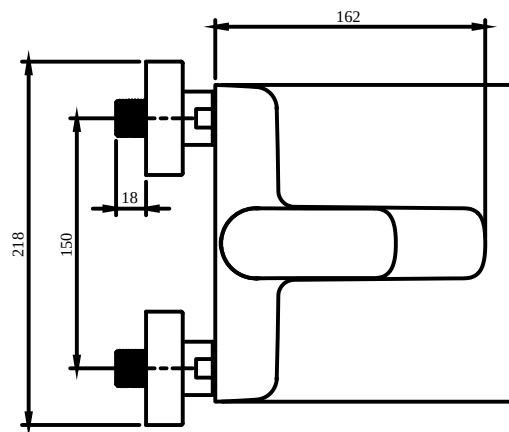

BATH & SHOWER MIXER O.NOVO

TECHNICAL DRAWINGS

TVT104001000

O.Novo TVT104001000	 Villeroy 174
V01 / 07.09.2021