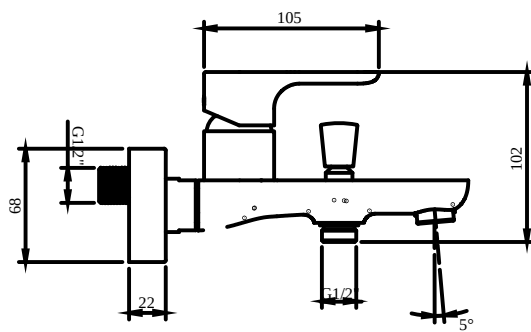

BATH & SHOWER MIXER O.NOVO

TECHNICAL DRAWINGS

TVT104001000

O.Novo TVT104001000	 Villeroy 174
V01 / 07.09.2021