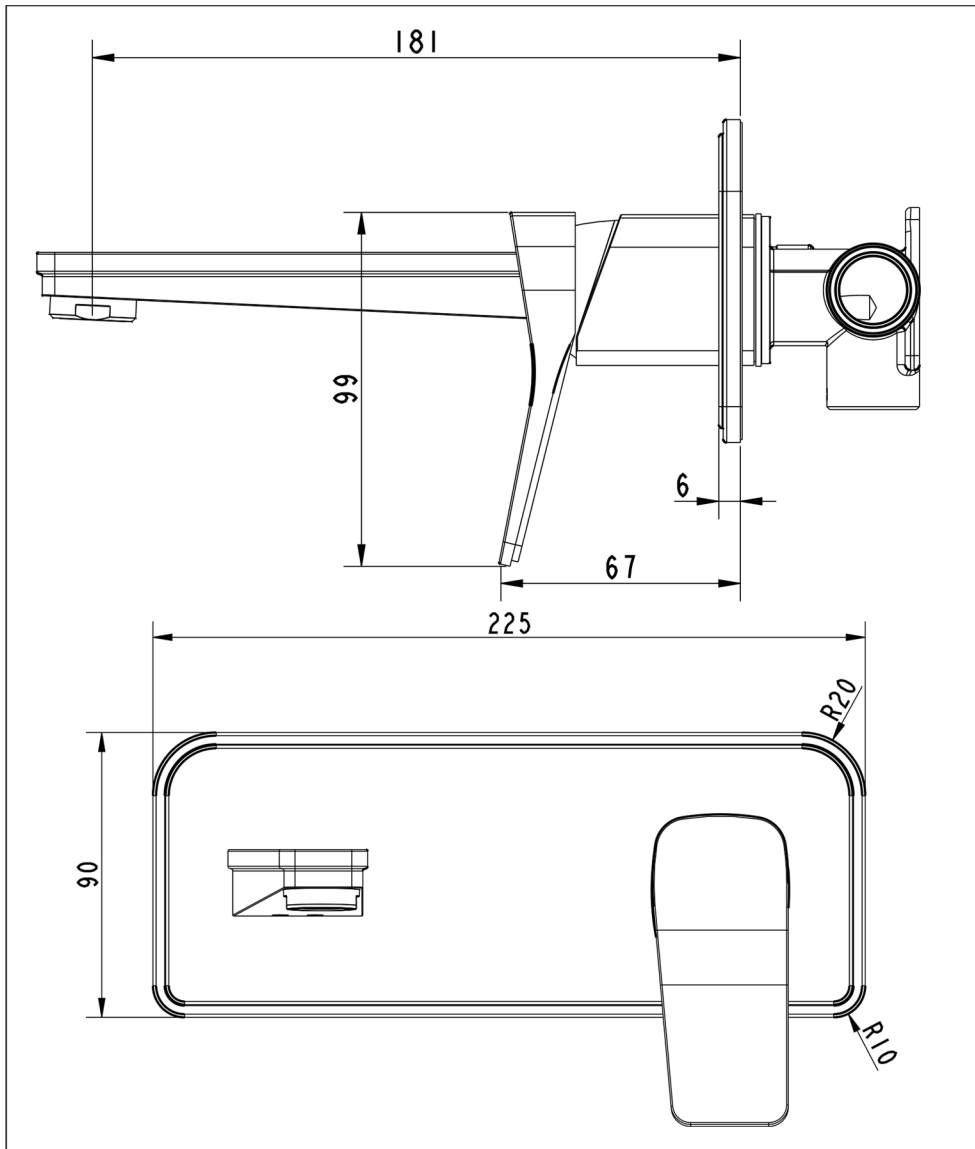

Technical Data Sheet

Product range: HIX

Product code: 33231BBR, 37231BBL, 38231MB, 32231

Finishes Available: Matt Black, Brushed Brass, Brushed Black, Chrome

Min Pressure:

MP 0.5

Approvals:

WRAS

Connections:

G1/2"

Warranty:

15 Years (5 on cartridges)

Flow Rate

1 Bar: 2.18 L/min

2 Bar: 3.46 L/min

3 Bar: 5.64 L/min