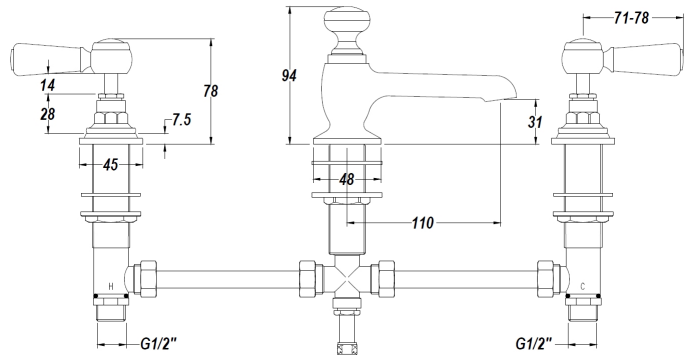

CUSTOMER SPECIFICATION SHEET - BRASSWARE

SALES CODE: CTB125

DESCRIPTION: Victrion Lever 3 Hole Basin Mixer

PRODUCT DIMENSIONS

Height (mm)	Width (mm)	Depth (mm)	Length (mm)	Nett Wgt Kg
94	246	140		2.8

PACKAGING DATA

Box Colour	White Cardboard Box		
Box Qty	1	Label Colour	White Label
Label Size	100 X 50	Label Qty	1

PACKAGING DIMENSIONS

Height (mm)	Width (mm)	Depth (mm)	Gross Wgt Kg
75	150	430	3

OUTER BOX DIMENSIONS (If Applicable)

Height (mm)	Width (mm)	Depth (mm)	Length (mm)	Gross Wgt Kg
Barcode				

PRODUCT DETAILS

Country of Origin	United Kingdom		
Fitting Instruction	Yes		
Product Material	Brass		
Control Type	Manual		
Waste Included	Waste Included		
WRAS Approval	No	Approval No.	N/A
Operating Pressure (bar)	0.1		
Valve/Cartridge Type	1/4 Turn Ceramic Disc		

Colour/Finish	Chrome									
Mount Type	Deck									
Waste Type	Pop-Up									
Flow Rates (Litres Per Min)	0.1 bar	5.6	0.5 bar	14	1 bar	20.2	2bar	29	3 bar	35.4
Pipe Size	15 mm (1/2" Bsp)									
Pipe Centres	N/A									