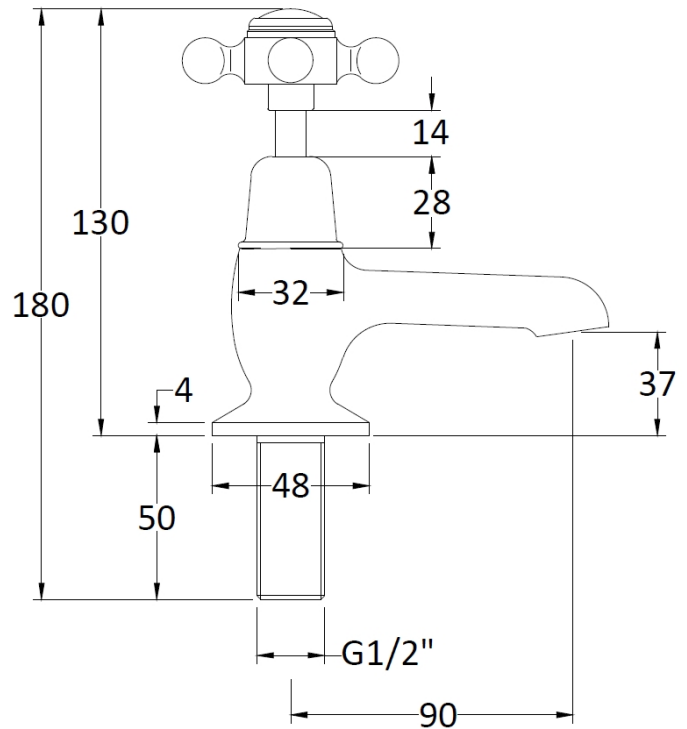

## CUSTOMER SPECIFICATION SHEET - BRASSWARE

SALES CODE: CTA005

DESCRIPTION: Victrion Crosshead Basin Pillar Taps

### PRODUCT DIMENSIONS

Height (mm)	Width (mm)	Depth (mm)	Length (mm)	Nett Wgt Kg
141	66	119		1.2

### PACKAGING DIMENSIONS

Height (mm)	Width (mm)	Depth (mm)	Gross Wgt Kg
55	160	260	1.4

Colour/Finish	Chrome									
Mount Type	Deck									
Waste Type	Not Applicable									
Flow Rates (Litres Per Min)	0.1 bar	4.3	0.5 bar	11	1 bar	15.8	2 bar	22.5	3 bar	27.5
Pipe Size	15 mm (1/2" Bsp)									
Pipe Centres	N/A									