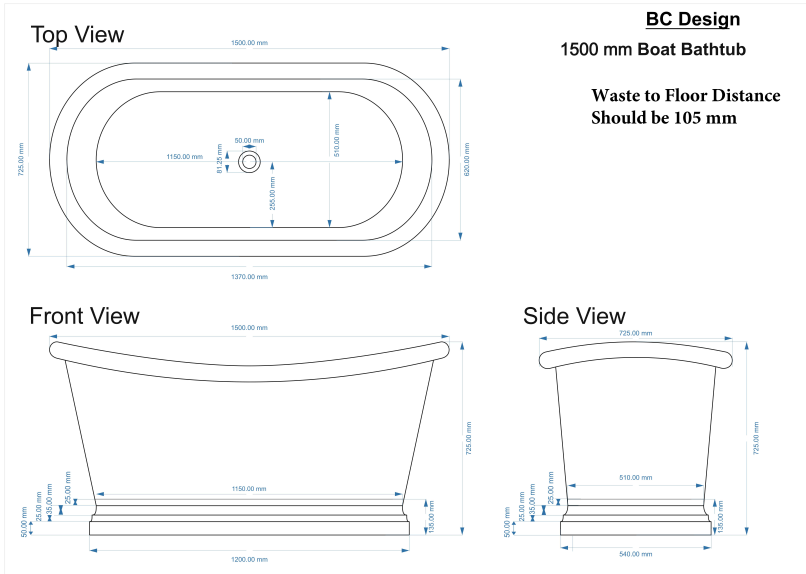

### PRODUCT DIMENSIONS

Length (mm)	Width (mm)	Depth (mm)	Nett Wgt Kg
1500	700	700	44

### PACKAGING DIMENSIONS

Length (mm)	Width (mm)	Depth (mm)	Gross Wgt Kg
1630	820	820	50.5

## CUSTOMER SPECIFICATION SHEET - BATHS

SALES CODE: BAC022

DESCRIPTION: 1700 ANTIQUE COPPER/VERDIGRIS GREEN BOAT BATH

Top View

**BC Design**

1700 mm Boat Bathtub Drawing

Waste to Floor Distance  
Should be 105 mm

Front View

Side View

**PRODUCT DIMENSIONS**

Length (mm)	Width (mm)	Depth (mm)	Nett Wgt Kg
1700	725	700	50

**PACKAGING DIMENSIONS**

Length (mm)	Width (mm)	Depth (mm)	Gross Wgt Kg
1830	840	820	50.5

**PACKAGING DATA**