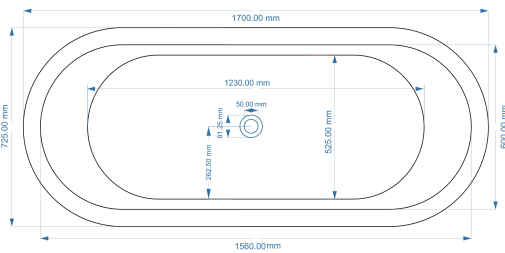

CUSTOMER SPECIFICATION SHEET - BATHS

SALES CODE: BAC022

DESCRIPTION: 1700 ANTIQUE COPPER/VERDIGRIS GREEN BOAT BATH

Top View

BC Design

1700 mm Boat Bathtub Drawing

Waste to Floor Distance
Should be 105 mm

PRODUCT DIMENSIONS

Length (mm)	Width (mm)	Depth (mm)	Nett Wgt Kg
1700	725	700	50

PACKAGING DIMENSIONS

Length (mm)	Width (mm)	Depth (mm)	Gross Wgt Kg
1830	840	820	50.5

PACKAGING DATA

Box Colour	Brown Cardboard		
Box Qty	1	Label Colour	White
Label Size	100 x 50	Label Qty	1

OUTER BOX DIMENSIONS (If Applicable)

Length (mm)	Width (mm)	Height (mm)	Gross Wgt Kg
1830	840	820	58.3
Barcode			

PRODUCT DETAILS

Country of Origin	India	Certification	FSC	CE
Fitting Instruction	No	Material Colour Ref'	Antique Copper/Verdigris	
Product Material	Antique Copper (lacquered)			
Volume (Ltr)	190			
Leg Set Inc'	Legset Not Included	Waste Inc'	Waste Not Included	
Drilled/Undrilled	Undrilled For Taps	Includes Grips	No Grips Supplied	
Embossed	No	No of Tapholes	None	
Anti-Slip	No