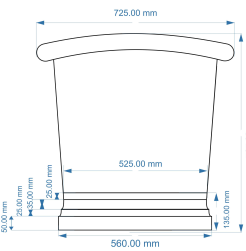

### PRODUCT DIMENSIONS

Length (mm)	Width (mm)	Depth (mm)	Nett Wgt Kg
1500	700	700	44

### OUTER BOX DIMENSIONS (If Applicable)

Length (mm)	Width (mm)	Height (mm)	Gross Wgt Kg
Barcode			

## CUSTOMER SPECIFICATION SHEET - BATHS

SALES CODE: BAC022

DESCRIPTION: 1700 ANTIQUE COPPER/VERDIGRIS GREEN BOAT BATH

Top View

**BC Design**

1700 mm Boat Bathtub Drawing

Waste to Floor Distance  
Should be 105 mm

Front View

Side View

**PRODUCT DIMENSIONS**

Length (mm)	Width (mm)	Depth (mm)	Nett Wgt Kg
1700	725	700	50

**PACKAGING DIMENSIONS**

Length (mm)	Width (mm)	Depth (mm)	Gross Wgt Kg
1830	840	820	50.5

**PACKAGING DATA**