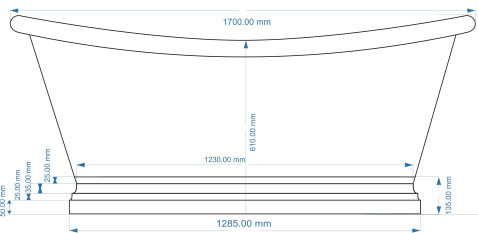

### PRODUCT DIMENSIONS

Length (mm)	Width (mm)	Depth (mm)	Nett Wgt Kg
1500	700	700	44

### OUTER BOX DIMENSIONS (If Applicable)

Length (mm)	Width (mm)	Height (mm)	Gross Wgt Kg
Barcode			

## CUSTOMER SPECIFICATION SHEET - BATHS

SALES CODE: BAC022

DESCRIPTION: 1700 ANTIQUE COPPER/VERDIGRIS GREEN BOAT BATH

Top View

**BC Design**

1700 mm Boat Bathtub Drawing

Waste to Floor Distance  
Should be 105 mm

Front View

Side View

**PRODUCT DIMENSIONS**

Length (mm)	Width (mm)	Depth (mm)	Nett Wgt Kg
1700	725	700	50

**PACKAGING DIMENSIONS**

Length (mm)	Width (mm)	Depth (mm)	Gross Wgt Kg
1830	840	820	50.5

**PACKAGING DATA**