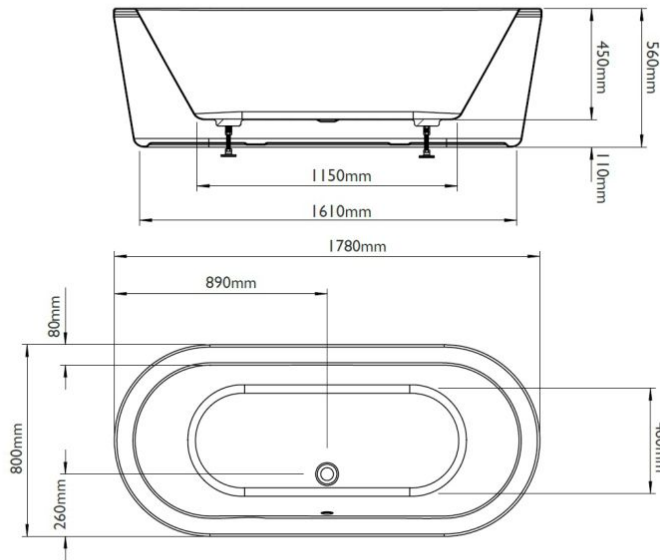

CUSTOMER DATA SHEET - BATHS

SALES CODE: BAS040

DESCRIPTION: PLAZIA FREESTANDING BATH

PRODUCT DIMENSIONS

Length (mm)	Width (mm)	Depth (mm)	Nett Wgt Kg
1780	800	560	42

PACKAGING DIMENSIONS

Length (mm)	Width (mm)	Depth (mm)	Gross Wgt Kg
xxxxx	xxxx	xxxx	xxxx

PACKAGING DATA

Box Colour	Brown Cardboard Sleeve		
Box Qty	1	Label Colour	White Label
Label Size	100 X 50	Label Qty	2

OUTER BOX DIMENSIONS (If Applicable)

Length (mm)	Width (mm)	Height (mm)	Gross Wgt Kg
Barcode			

PRODUCT DETAILS

Country of Origin	China	Certification	FSC	CE
Fitting Instruction	No	Material Colour Ref	European White	
Product Material	Acrymite Acrylic	Material Thickness	xxxxx	
Volume (Ltr)	230	Displaced Capacity	xxx	
Leg Set Inc'	Legset Included	Waste Inc'	Push Down Waste Included	
Drilled/Undrilled	Undrilled For Taps	Includes Grips	No Grips Supplied	
Embossed	No	No of Tapholes	None	
Anti-Slip	No			