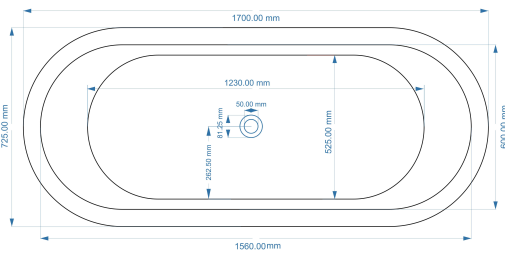

Top View

1700 mm Boat Bathtub Drawing

BC Design