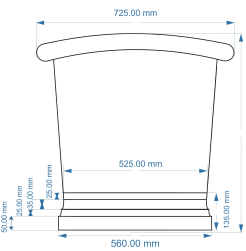

### OUTER BOX DIMENSIONS (If Applicable)

Length (mm)	Width (mm)	Height (mm)	Gross Wgt Kg
Barcode			

## CUSTOMER SPECIFICATION SHEET - BATHS

SALES CODE: BAC024

DESCRIPTION: 1700 ANTIQUE COPPER/PATINATA BLUE BOAT BATH

Top View

BC Design

1700 mm Boat Bathtub Drawing

Waste to Floor Distance  
Should be 105 mm

Front View

Side View

### PRODUCT DIMENSIONS

Length (mm)	Width (mm)	Depth (mm)	Nett Wgt Kg
1700	725	700	50