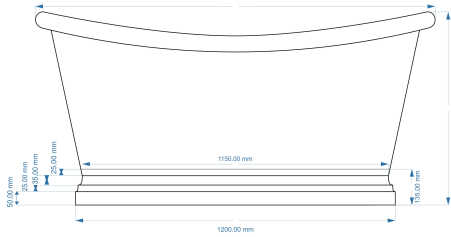

## CUSTOMER SPECIFICATION SHEET - BATHS

SALES CODE: BAC026

DESCRIPTION: COPPER BOAT BATH - ANTIQUE COPPER/PATINATA BLUE

Top View

BC Design

1500 mm Boat Bathtub

Waste to Floor Distance  
Should be 105 mm

Front View

Side View

### PRODUCT DIMENSIONS

Length (mm)	Width (mm)	Depth (mm)	Nett Wgt Kg
1500	700	700	44

### PACKAGING DIMENSIONS

Length (mm)	Width (mm)	Depth (mm)	Gross Wgt Kg
1630	820	820	50.5