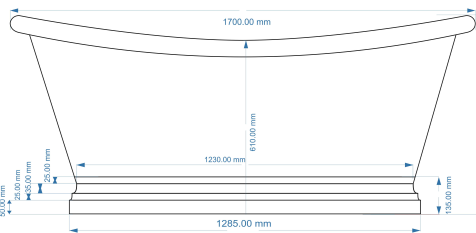

### OUTER BOX DIMENSIONS (If Applicable)

Length (mm)	Width (mm)	Height (mm)	Gross Wgt Kg
Barcode			

## CUSTOMER SPECIFICATION SHEET - BATHS

SALES CODE: BAC024

DESCRIPTION: 1700 ANTIQUE COPPER/PATINATA BLUE BOAT BATH

Top View

BC Design

1700 mm Boat Bathtub Drawing

Waste to Floor Distance  
Should be 105 mm

Front View

Side View

### PRODUCT DIMENSIONS

Length (mm)	Width (mm)	Depth (mm)	Nett Wgt Kg
1700	725	700	50