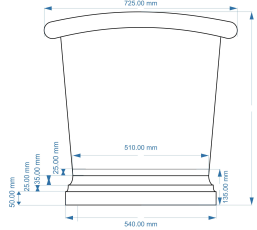

## CUSTOMER SPECIFICATION SHEET - BATHS

SALES CODE: BAC026

DESCRIPTION: COPPER BOAT BATH - ANTIQUE COPPER/PATINATA BLUE

Top View

BC Design

1500 mm Boat Bathtub

Waste to Floor Distance  
Should be 105 mm

Front View

### PRODUCT DIMENSIONS

Length (mm)	Width (mm)	Depth (mm)	Nett Wgt Kg
1500	700	700	44

### PACKAGING DIMENSIONS

Length (mm)	Width (mm)	Depth (mm)	Gross Wgt Kg
1630	820	820	50.5

### PRODUCT DIMENSIONS

Length (mm)	Width (mm)	Depth (mm)	Nett Wgt Kg
1700	725	700	50