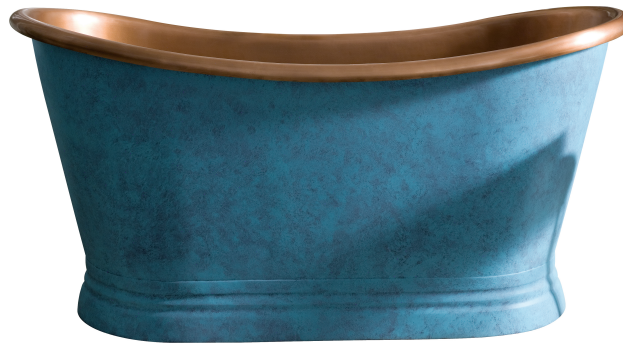

CUSTOMER SPECIFICATION SHEET - BATHS

SALES CODE: BAC024

DESCRIPTION: 1700 ANTIQUE COPPER/PATINATA BLUE BOAT BATH