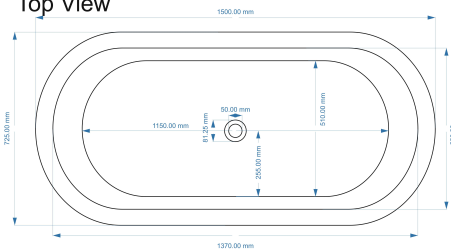

## CUSTOMER SPECIFICATION SHEET - BATHS

SALES CODE: BAC026

DESCRIPTION: COPPER BOAT BATH - ANTIQUE COPPER/PATINATA BLUE

Top View

BC Design

1500 mm Boat Bathtub

Waste to Floor Distance  
Should be 105 mm

Front View

### PRODUCT DIMENSIONS

Length (mm)	Width (mm)	Depth (mm)	Nett Wgt Kg
1500	700	700	44

### PACKAGING DIMENSIONS

Length (mm)	Width (mm)	Depth (mm)	Gross Wgt Kg
1630	820	820	50.5

### PRODUCT DIMENSIONS

Length (mm)	Width (mm)	Depth (mm)	Nett Wgt Kg
1700	725	700	50