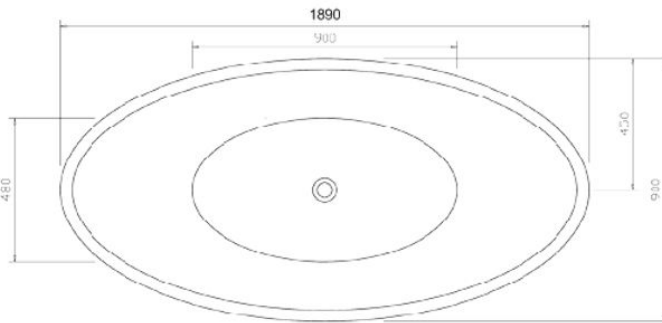

CUSTOMER DATA SHEET - BATHS

SALES CODE: BAB005/ BAB006 **DESCRIPTION:** KURV FREESTANDING BATH

PRODUCT DIMENSIONS

Length (mm)	Width (mm)	Depth (mm)	Nett Wgt Kg
1890	900	560	81

PACKAGING DIMENSIONS

Length (mm)	Width (mm)	Depth (mm)	Gross Wgt Kg
XXX	XXX	XXX	XXX

PACKAGING DATA

Box Colour	Brown Cardboard Box		
Box Qty	1	Label Colour	White Label
Label Size	100 X 50	Label Qty	1

OUTER BOX DIMENSIONS (If Applicable)

Length (mm)	Width (mm)	Height (mm)	Gross Wgt Kg
Barcode			

PRODUCT DETAILS

Country of Origin	South Africa	Certification	FSC	No	CE	No
Fitting Instruction	Yes	Material Colour Ref	European White			
Product Material	Cian	Material Thickness	xxx			
Volume (Ltr)	180	Displaced Capacity	xxx			
Leg Set Inc'	Leg Set Not Included	Waste Inc'	Waste not Included			
Drilled/Undrilled	Undrilled	Includes Grips	No Grips Supplied			
Embossed	No	No of Tapholes	None			
Anti-Slip	No					