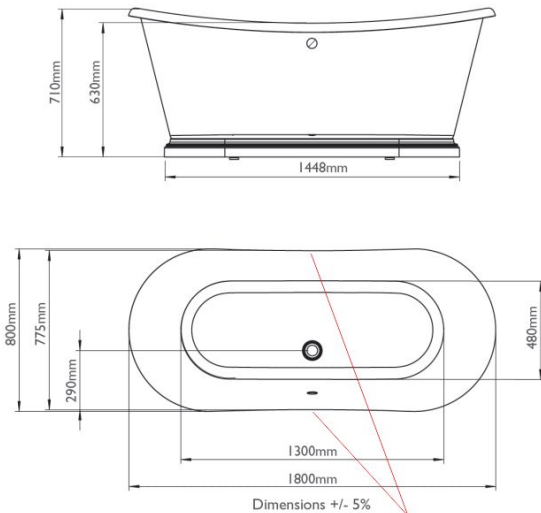

CUSTOMER SPECIFICATION SHEET - BATHS

SALES CODE: BAS070

DESCRIPTION 1800 BOAT BATH

IMPORTANT: As the original Boat or Bateau baths were made, the rim on the long sides bend inwards by approx. 20mm in the middle, so there will be a gap between the centre of the bath and the wall