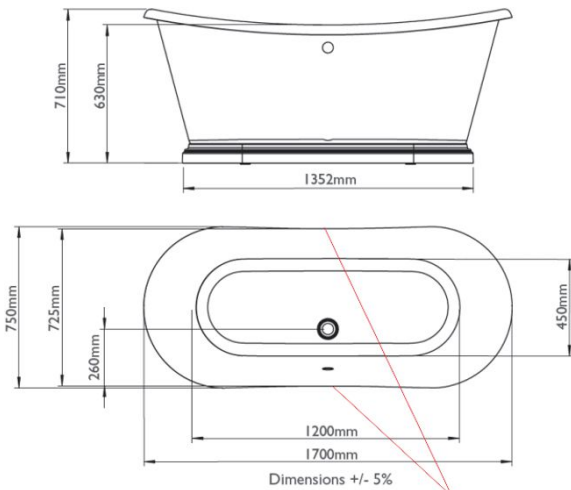

CUSTOMER SPECIFICATION SHEET - BATHS

SALES CODE: BAS765

DESCRIPTION 1700 BOAT BATH with ALUMINIUM PLINTH

IMPORTANT: As the original Boat or Bateau baths were made, the rim on the long sides bend inwards by approx. 20mm in the middle, so there will be a gap between the centre of the bath and the wall