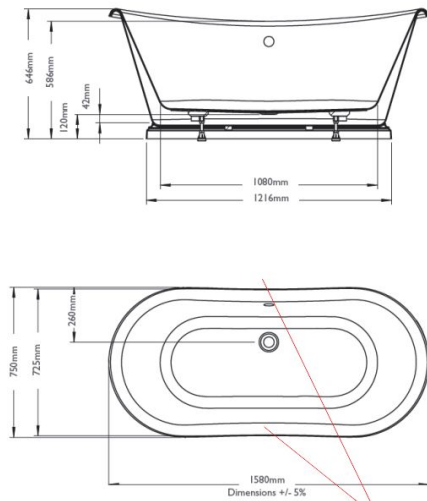

CUSTOMER SPECIFICATION SHEET - BATHS

SALES CODE: BAS063

DESCRIPTION 1580 BOAT BATH

IMPORTANT: As the original Boat or Bateau baths were made, the rim on the long sides bend inwards by approx. 20mm in the middle, so there will be a gap between the centre of the bath and the wall

PRODUCT DIMENSIONS

Length (mm)	Width (mm)	Depth (mm)	Nett Wgt Kg
1580	750	646	36

PACKAGING DIMENSIONS

Length (mm)	Width (mm)	Depth (mm)	Gross Wgt Kg

PACKAGING DATA

Box Colour	Brown Cardboard Sleeve		
Box Qty	1	Label Colour	White Label
Label Size	100 X 50	Label Qty	2

OUTER BOX DIMENSIONS (If Applicable)

Length (mm)	Width (mm)	Height (mm)	Gross Wgt Kg
1200	800	1730	58
Barcode			

PRODUCT DETAILS

Country of Origin	China	Certification	FSC	CE
Fitting Instruction	No	Material Colour Ref'	European White	
Product Material	Acrylic	Waste Inc'	Waste Not Included	
Volume (Ltr)	180	Includes Grips	No Grips Supplied	
Leg Set Inc'	Legset Included	No of Tapholes	None	
Drilled/Undrilled	Not Suitable For Taps			
Embossed	No			
Anti-Slip	No			

OUTER BOX DIMENSIONS (If Applicable)

Length (mm)	Width (mm)	Height (mm)	Gross Wgt Kg
1200	800	1860	71
Barcode			

PRODUCT DETAILS

Country of Origin	China	Certification	FSC	CE
Fitting Instruction	No	Material Colour Ref'	European White	
Product Material	Acrylic/ Aluminium	Waste Inc'	Waste Not Included	
Volume (Ltr)	190	Includes Grips	No Grips Supplied	
Leg Set Inc'	Legset Included	No of Tapholes	None	
Drilled/Undrilled	Undrilled For Taps			
Embossed	No			
Anti-Slip	No			