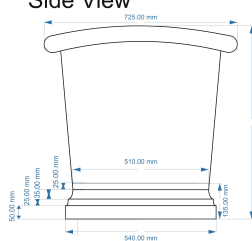

Side View

PRODUCT DIMENSIONS

Length (mm)	Width (mm)	Depth (mm)	Nett Wgt Kg
1500	700	700	44

PACKAGING DIMENSIONS

Length (mm)	Width (mm)	Depth (mm)	Gross Wgt Kg
1630	820	820	50.5

PACKAGING DATA

Box Colour	Brown		
Box Qty	1	Label Colour	White
Label Size	100 x 50	Label Qty	1

OUTER BOX DIMENSIONS (If Applicable)

Length (mm)	Width (mm)	Height (mm)	Gross Wgt Kg
Barcode			

PRODUCT DETAILS

Country of Origin	India	Certification	FSC	CE
Fitting Instruction	No	Material Colour Ref	Copper	
Product Material	Brass (unlacquered)			
Volume (Ltr)	190			
Leg Set Inc'	Legset Not Included	Waste Inc'	Waste Not Included	
Drilled/Undrilled	Undrilled For Taps	Includes Grips	No Grips Supplied	
Embossed	No	No of Tapholes	None	
Anti-Slip	No			

Side View

PRODUCT DIMENSIONS

Length (mm)	Width (mm)	Depth (mm)	Nett Wgt Kg
1700	725	700	50

PACKAGING DIMENSIONS

Length (mm)	Width (mm)	Depth (mm)	Gross Wgt Kg
1830	840	820	50.5

PACKAGING DATA

Box Colour	Brown Cardboard		
Box Qty	1	Label Colour	White
Label Size	100 x 50	Label Qty	1

OUTER BOX DIMENSIONS (If Applicable)

Length (mm)	Width (mm)	Height (mm)	Gross Wgt Kg
1830	840	820	58.3
Barcode			

PRODUCT DETAILS

Country of Origin	India	Certification	FSC	CE
Fitting Instruction	No	Material Colour Ref	Brass	
Product Material	Brass (unlacquered)			
Volume (Ltr)	190			
Leg Set Inc'	Legset Not Included	Waste Inc'	Waste Not Included	
Drilled/Undrilled	Undrilled For Taps	Includes Grips	No Grips Supplied	
Embossed	No	No of Tapholes	None	
Anti-Slip	No			