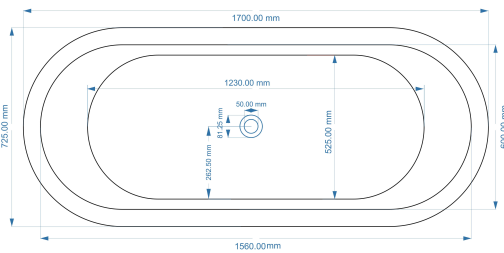

CUSTOMER SPECIFICATION SHEET - BATHS

SALES CODE: BAC032

DESCRIPTION: 1700 BRASS BOAT BATH

Top View

BC Design

1700 mm Boat Bathtub Drawing

Waste to Floor Distance
Should be 105 mm

PRODUCT DIMENSIONS

Length (mm)	Width (mm)	Depth (mm)	Nett Wgt Kg
1700	725	700	50

PACKAGING DIMENSIONS

Length (mm)	Width (mm)	Depth (mm)	Gross Wgt Kg
1830	840	820	50.5

PACKAGING DATA

Box Colour	Brown Cardboard		
Box Qty	1	Label Colour	White
Label Size	100 x 50	Label Qty	1

OUTER BOX DIMENSIONS (If Applicable)

Length (mm)	Width (mm)	Height (mm)	Gross Wgt Kg
1830	840	820	58.3
Barcode			

PRODUCT DETAILS

Country of Origin	India	Certification	FSC	CE
Fitting Instruction	No	Material Colour Ref	Brass	
Product Material	Brass (unlacquered)			
Volume (Ltr)	190			
Leg Set Inc'	Legset Not Included	Waste Inc'	Waste Not Included	
Drilled/Undrilled	Undrilled For Taps	Includes Grips	No Grips Supplied	
Embossed	No	No of Tapholes	None	
Anti-Slip	No