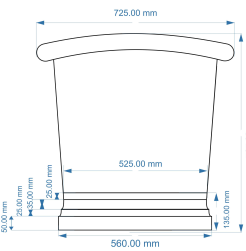

Side View

PRODUCT DIMENSIONS

Length (mm)	Width (mm)	Depth (mm)	Nett Wgt Kg
1500	700	700	44

PACKAGING DIMENSIONS

Length (mm)	Width (mm)	Depth (mm)	Gross Wgt Kg
1630	820	820	50.5

PACKAGING DATA

Box Colour	Brown		
Box Qty	1	Label Colour	White
Label Size	100 x 50	Label Qty	1

OUTER BOX DIMENSIONS (If Applicable)

Length (mm)	Width (mm)	Height (mm)	Gross Wgt Kg
Barcode			

PRODUCT DETAILS

Country of Origin	India	Certification	FSC	CE
Fitting Instruction	No	Material Colour Ref	Copper	
Product Material	Brass (unlacquered)			
Volume (Ltr)	190			
Leg Set Inc'	Legset Not Included	Waste Inc'	Waste Not Included	
Drilled/Undrilled	Undrilled For Taps	Includes Grips	No Grips Supplied	
Embossed	No	No of Tapholes	None	
Anti-Slip	No			

Side View

PRODUCT DIMENSIONS

Length (mm)	Width (mm)	Depth (mm)	Nett Wgt Kg
1700	725	700	50

PACKAGING DIMENSIONS

Length (mm)	Width (mm)	Depth (mm)	Gross Wgt Kg
1830	840	820	50.5

PACKAGING DATA

Box Colour	Brown Cardboard		
Box Qty	1	Label Colour	White
Label Size	100 x 50	Label Qty	1

OUTER BOX DIMENSIONS (If Applicable)

Length (mm)	Width (mm)	Height (mm)	Gross Wgt Kg
1830	840	820	58.3
Barcode			

PRODUCT DETAILS

Country of Origin	India	Certification	FSC	CE
Fitting Instruction	No	Material Colour Ref	Brass	
Product Material	Brass (unlacquered)			
Volume (Ltr)	190			
Leg Set Inc'	Legset Not Included	Waste Inc'	Waste Not Included	
Drilled/Undrilled	Undrilled For Taps	Includes Grips	No Grips Supplied	
Embossed	No	No of Tapholes	None	
Anti-Slip	No			