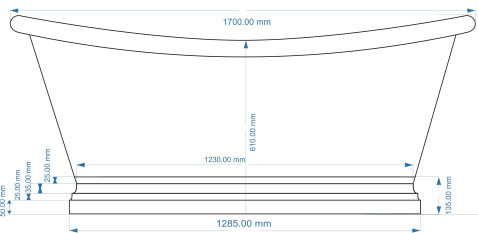

Side View

PRODUCT DIMENSIONS

Length (mm)	Width (mm)	Depth (mm)	Nett Wgt Kg
1500	700	700	44

PACKAGING DIMENSIONS

Length (mm)	Width (mm)	Depth (mm)	Gross Wgt Kg
1630	820	820	50.5

PACKAGING DATA

Box Colour	Brown		
Box Qty	1	Label Colour	White
Label Size	100 x 50	Label Qty	1

CUSTOMER SPECIFICATION SHEET - BATHS

SALES CODE: BAC032

DESCRIPTION: 1700 BRASS BOAT BATH

Top View

BC Design

1700 mm Boat Bathtub Drawing

Waste to Floor Distance
Should be 105 mm

Front View

Side View

PRODUCT DIMENSIONS

Length (mm)	Width (mm)	Depth (mm)	Nett Wgt Kg
1700	725	700	50

PACKAGING DIMENSIONS

Length (mm)	Width (mm)	Depth (mm)	Gross Wgt Kg
1830	840	820	50.5

PACKAGING DATA

Box Colour	Brown Cardboard		
Box Qty	1	Label Colour	White
Label Size	100 x 50	Label Qty	1

OUTER BOX DIMENSIONS (If Applicable)

Length (mm)	Width (mm)	Height (mm)	Gross Wgt Kg
1830	840	820	58.3
Barcode			

PRODUCT DETAILS

Country of Origin	India	Certification	FSC	CE
Fitting Instruction	No	Material Colour Ref	Brass	
Product Material	Brass (unlacquered)			
Volume (Ltr)	190			
Leg Set Inc'	Legset Not Included	Waste Inc'	Waste Not Included	
Drilled/Undrilled	Undrilled For Taps	Includes Grips	No Grips Supplied	
Embossed	No	No of Tapholes	None	
Anti-Slip	No			