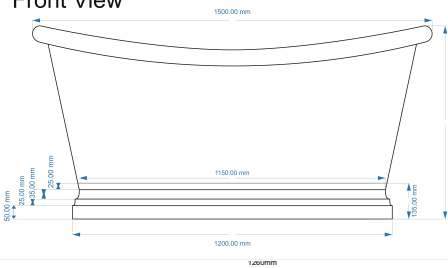

CUSTOMER SPECIFICATION SHEET - BATHS

SALES CODE: **BAC036**

DESCRIPTION: 1500 BRASS BOAT BATH

Top View

BC Design

1500 mm Boat Bathtub

Waste to Floor Distance
Should be 105 mm

Front View

Side View

PRODUCT DIMENSIONS

Length (mm)	Width (mm)	Depth (mm)	Nett Wgt Kg
1500	700	700	44

PACKAGING DIMENSIONS

Length (mm)	Width (mm)	Depth (mm)	Gross Wgt Kg
1630	820	820	50.5

PACKAGING DATA

Box Colour	Brown		
Box Qty	1	Label Colour	White
Label Size	100 x 50	Label Qty	1

OUTER BOX DIMENSIONS (If Applicable)

Length (mm)	Width (mm)	Height (mm)	Gross Wgt Kg
Barcode			

PRODUCT DETAILS

Country of Origin	India	Certification	FSC	CE
Fitting Instruction	No	Material Colour Ref	Copper	
Product Material	Brass (unlacquered)			
Volume (Ltr)	190			
Leg Set Inc'	Legset Not Included	Waste Inc'	Waste Not Included	
Drilled/Undrilled	Undrilled For Taps	Includes Grips	No Grips Supplied	
Embossed	No	No of Tapholes	None	
Anti-Slip	No			

Side View

PRODUCT DIMENSIONS

Length (mm)	Width (mm)	Depth (mm)	Nett Wgt Kg
1700	725	700	50

PACKAGING DIMENSIONS

Length (mm)	Width (mm)	Depth (mm)	Gross Wgt Kg
1830	840	820	50.5

PACKAGING DATA

Box Colour	Brown Cardboard		
Box Qty	1	Label Colour	White
Label Size	100 x 50	Label Qty	1