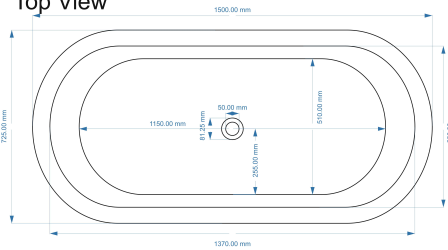

CUSTOMER SPECIFICATION SHEET - BATHS

SALES CODE: **BAC036**

DESCRIPTION: 1500 BRASS BOAT BATH

Top View

BC Design

1500 mm Boat Bathtub

Waste to Floor Distance
Should be 105 mm

Front View

Side View

PRODUCT DIMENSIONS

Length (mm)	Width (mm)	Depth (mm)	Nett Wgt Kg
1500	700	700	44

PACKAGING DIMENSIONS

Length (mm)	Width (mm)	Depth (mm)	Gross Wgt Kg
1630	820	820	50.5

PACKAGING DATA

Box Colour	Brown		
Box Qty	1	Label Colour	White
Label Size	100 x 50	Label Qty	1

OUTER BOX DIMENSIONS (If Applicable)

Length (mm)	Width (mm)	Height (mm)	Gross Wgt Kg
Barcode			

PRODUCT DETAILS

Country of Origin	India	Certification	FSC	CE
Fitting Instruction	No	Material Colour Ref	Copper	
Product Material	Brass (unlacquered)			
Volume (Ltr)	190			
Leg Set Inc'	Legset Not Included	Waste Inc'	Waste Not Included	
Drilled/Undrilled	Undrilled For Taps	Includes Grips	No Grips Supplied	
Embossed	No	No of Tapholes	None	
Anti-Slip	No			

Side View

PRODUCT DIMENSIONS

Length (mm)	Width (mm)	Depth (mm)	Nett Wgt Kg
1700	725	700	50

PACKAGING DIMENSIONS

Length (mm)	Width (mm)	Depth (mm)	Gross Wgt Kg
1830	840	820	50.5

PACKAGING DATA

Box Colour	Brown Cardboard		
Box Qty	1	Label Colour	White
Label Size	100 x 50	Label Qty	1