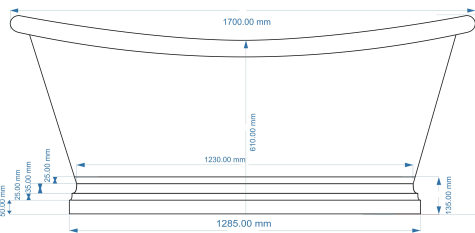

Length (mm)	Width (mm)	Depth (mm)	Gross Wgt Kg
1630	820	820	50.5

PACKAGING DATA

Box Colour	Brown		
Box Qty	1	Label Colour	White
Label Size	100 x 50	Label Qty	1

OUTER BOX DIMENSIONS (If Applicable)

Length (mm)	Width (mm)	Height (mm)	Gross Wgt Kg
Barcode			

CUSTOMER SPECIFICATION SHEET - BATHS

SALES CODE: BAC016

DESCRIPTION: 1700 ANTIQUE COPPER/NICKEL BOAT BATH

Top View

BC Design

1700 mm Boat Bathtub Drawing

Waste to Floor Distance
Should be 105 mm

Front View

Side View

PRODUCT DIMENSIONS

Length (mm)	Width (mm)	Depth (mm)	Nett Wgt Kg
1700	725	700	50

PACKAGING DIMENSIONS

Length (mm)	Width (mm)	Depth (mm)	Gross Wgt Kg
1830	840	820	50.5

PACKAGING DATA

Box Colour	Brown Cardboard		
Box Qty	1	Label Colour	White
Label Size	100 x 50	Label Qty	1

OUTER BOX DIMENSIONS (If Applicable)

Length (mm)	Width (mm)	Height (mm)	Gross Wgt Kg
1830	840	820	58.3
Barcode			

PRODUCT DETAILS

Country of Origin	India
Fitting Instruction	No
Product Material	Antique Copper/Nickel (lacquered)
Volume (Ltr)	190
Leg Set Inc'	Legset Not Included
Drilled/Undrilled	Undrilled For Taps
Embossed	No
Anti-Slip	No