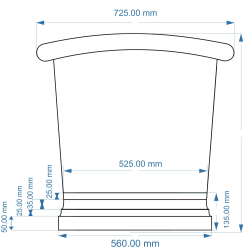

Length (mm)	Width (mm)	Depth (mm)	Gross Wgt Kg
1630	820	820	50.5

PACKAGING DATA

Box Colour	Brown		
Box Qty	1	Label Colour	White
Label Size	100 x 50	Label Qty	1

OUTER BOX DIMENSIONS (If Applicable)

Length (mm)	Width (mm)	Height (mm)	Gross Wgt Kg
Barcode			

CUSTOMER SPECIFICATION SHEET - BATHS

SALES CODE: BAC016

DESCRIPTION: 1700 ANTIQUE COPPER/NICKEL BOAT BATH

Top View

BC Design

1700 mm Boat Bathtub Drawing

Waste to Floor Distance
Should be 105 mm

Front View

Side View

PRODUCT DIMENSIONS

Length (mm)	Width (mm)	Depth (mm)	Nett Wgt Kg
1700	725	700	50

PACKAGING DIMENSIONS

Length (mm)	Width (mm)	Depth (mm)	Gross Wgt Kg
1830	840	820	50.5

PACKAGING DATA

Box Colour	Brown Cardboard		
Box Qty	1	Label Colour	White
Label Size	100 x 50	Label Qty	1

OUTER BOX DIMENSIONS (If Applicable)

Length (mm)	Width (mm)	Height (mm)	Gross Wgt Kg
1830	840	820	58.3
Barcode			

PRODUCT DETAILS

Country of Origin	India
Fitting Instruction	No
Product Material	Antique Copper/Nickel (lacquered)
Volume (Ltr)	190
Leg Set Inc'	Legset Not Included
Drilled/Undrilled	Undrilled For Taps
Embossed	No
Anti-Slip	No