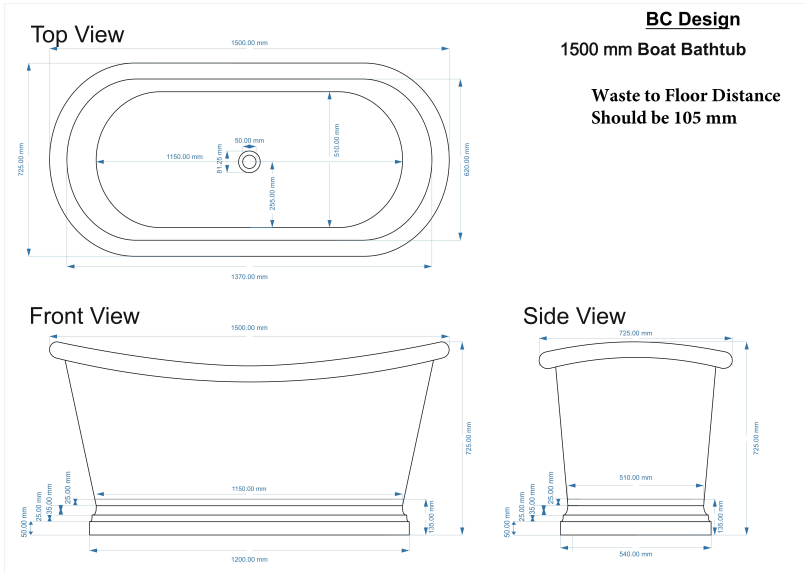

CUSTOMER SPECIFICATION SHEET - BATHS

SALES CODE: **BAC017**

DESCRIPTION 1500 COPPER BOAT BATH- ANTIQUE COPPER/NICKEL INNER

PRODUCT DIMENSIONS

Length (mm)	Width (mm)	Depth (mm)	Nett Wgt Kg
1500	700	700	44

PACKAGING DIMENSIONS

Length (mm)	Width (mm)	Depth (mm)	Gross Wgt Kg
1630	820	820	50.5

PACKAGING DATA

Box Colour	Brown		
Box Qty	1	Label Colour	White
Label Size	100 x 50	Label Qty	1

OUTER BOX DIMENSIONS (If Applicable)

Length (mm)	Width (mm)	Height (mm)	Gross Wgt Kg
Barcode			

Side View

PRODUCT DIMENSIONS

Length (mm)	Width (mm)	Depth (mm)	Nett Wgt Kg
1700	725	700	50

PACKAGING DIMENSIONS

Length (mm)	Width (mm)	Depth (mm)	Gross Wgt Kg
1830	840	820	50.5

PACKAGING DATA

Box Colour	Brown Cardboard		
Box Qty	1	Label Colour	White
Label Size	100 x 50	Label Qty	1

OUTER BOX DIMENSIONS (If Applicable)

Length (mm)	Width (mm)	Height (mm)	Gross Wgt Kg
1830	840	820	58.3
Barcode			

PRODUCT DETAILS

Country of Origin	India
Fitting Instruction	No
Product Material	Antique Copper/Nickel (lacquered)
Volume (Ltr)	190
Leg Set Inc'	Legset Not Included
Drilled/Undrilled	Undrilled For Taps
Embossed	No
Anti-Slip	No