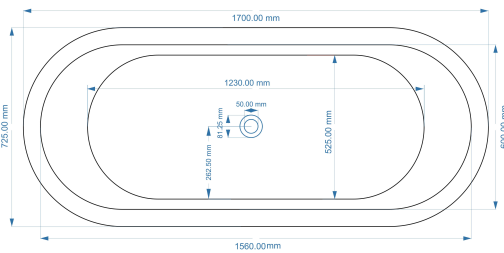

Length (mm)	Width (mm)	Depth (mm)	Gross Wgt Kg
1630	820	820	50.5

PACKAGING DATA

Box Colour	Brown		
Box Qty	1	Label Colour	White
Label Size	100 x 50	Label Qty	1

OUTER BOX DIMENSIONS (If Applicable)

Length (mm)	Width (mm)	Height (mm)	Gross Wgt Kg
Barcode			

CUSTOMER SPECIFICATION SHEET - BATHS

SALES CODE: BAC016

DESCRIPTION: 1700 ANTIQUE COPPER/NICKEL BOAT BATH

Top View

BC Design

1700 mm Boat Bathtub Drawing

Waste to Floor Distance
Should be 105 mm

Front View

Side View

PRODUCT DIMENSIONS

Length (mm)	Width (mm)	Depth (mm)	Nett Wgt Kg
1700	725	700	50

PACKAGING DIMENSIONS

Length (mm)	Width (mm)	Depth (mm)	Gross Wgt Kg
1830	840	820	50.5

PACKAGING DATA

Box Colour	Brown Cardboard		
Box Qty	1	Label Colour	White
Label Size	100 x 50	Label Qty	1

OUTER BOX DIMENSIONS (If Applicable)

Length (mm)	Width (mm)	Height (mm)	Gross Wgt Kg
1830	840	820	58.3
Barcode			

PRODUCT DETAILS

Country of Origin	India
Fitting Instruction	No
Product Material	Antique Copper/Nickel (lacquered)
Volume (Ltr)	190
Leg Set Inc'	Legset Not Included
Drilled/Undrilled	Undrilled For Taps
Embossed	No
Anti-Slip	No