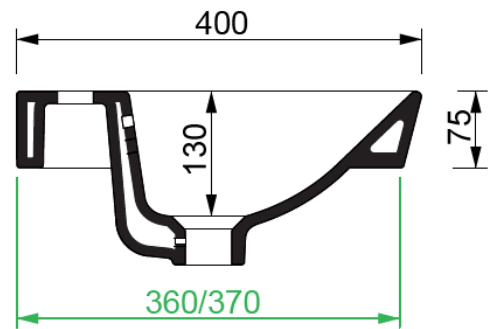

Measurements in cm

Information updated September 2017

Tel 0345 873 8840

crosswater™

TECHNICAL

bauhaus™
BY CROSSWATER

ZION Furniture Basin With Overflow

Fine Fire Clay White

ZI0711SCW

Sizes detailed could have a variation of about +/-5 % due to the changes to material characteristics during the firing processes.