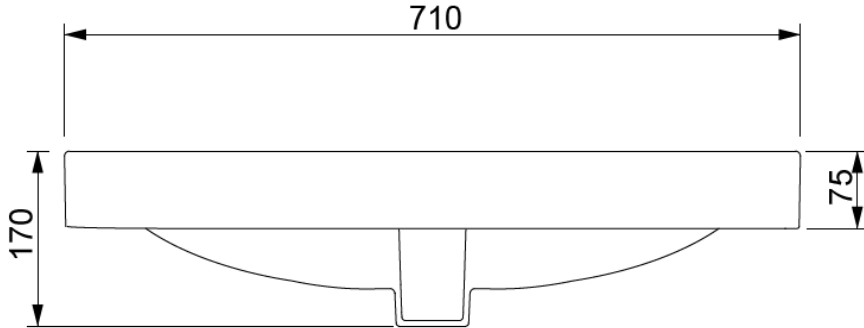

Measurements in cm

Information updated September 2017

Tel 0345 873 8840

crosswater™

TECHNICAL

bauhaus™
BY CROSSWATER

ZION Furniture Basin With Overflow

Fine Fire Clay White

ZI0711SCW

Sizes detailed could have a variation of about +/-5 % due to the changes to material characteristics during the firing processes.