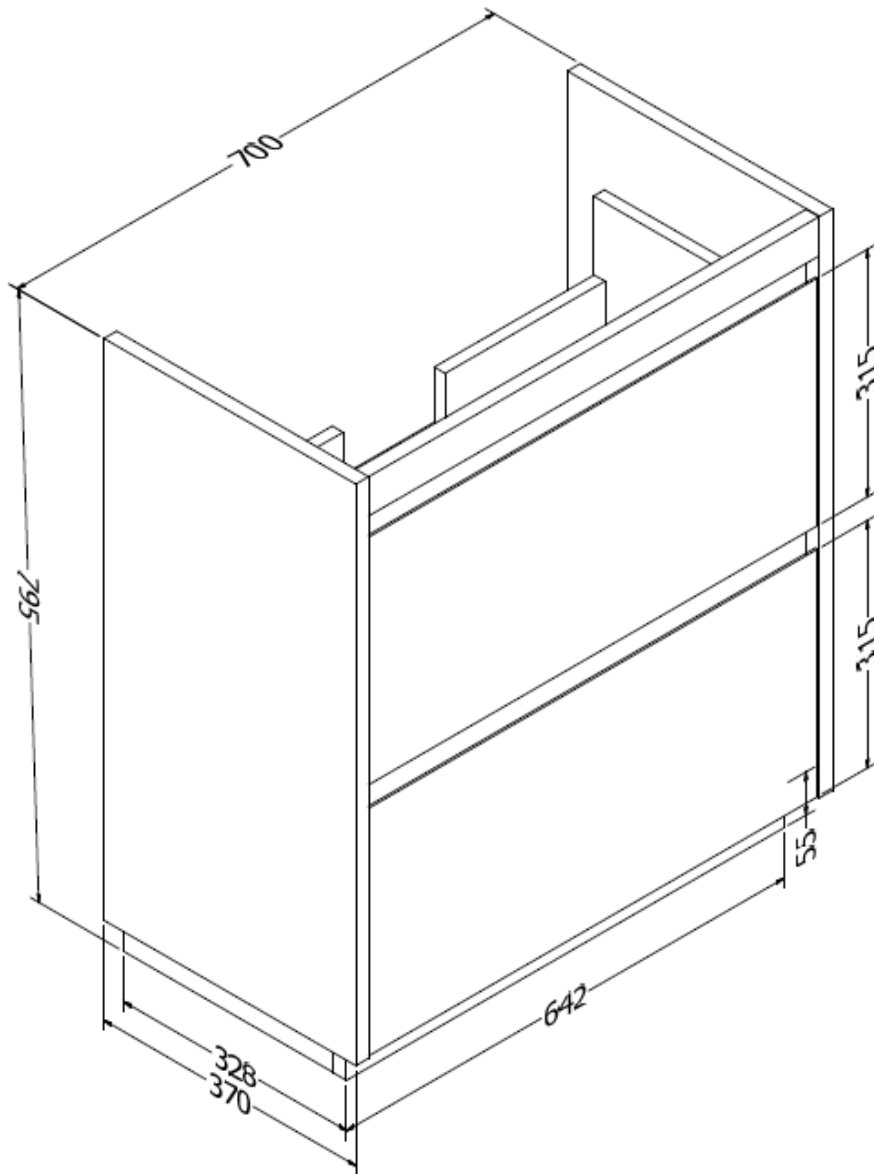

Measurements in millimetres mm
Information updated September 2017
Tel 0345 873 8840

bauhaus[™]
BY CROSSWATER

ZION 2 DRAWER 700 BASIN UNIT

Floor Standing

ZI7000D

Measurements in cm

Information updated September 2017