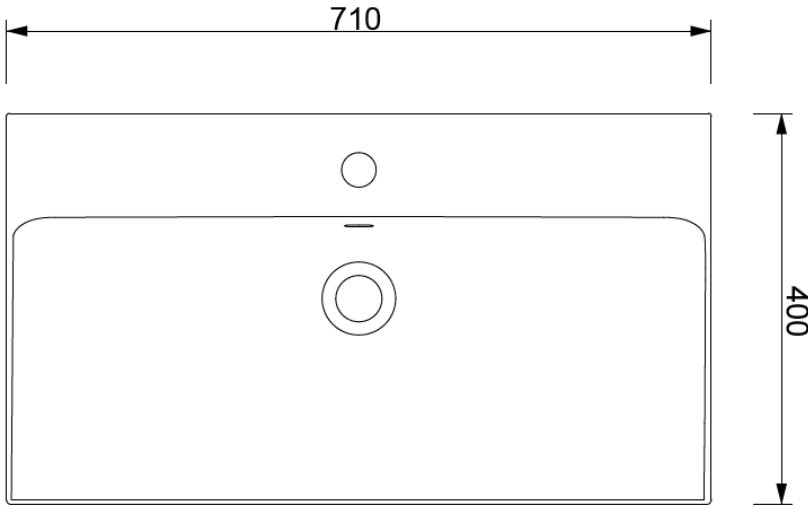

Measurements in cm

Information updated September 2017

Tel 0345 873 8840

crosswater™

TECHNICAL

bauhaus™
BY CROSSWATER

ZION Furniture Basin With Overflow

Fine Fire Clay White

ZI0711SCW

Sizes detailed could have a variation of about +/-5 % due to the changes to material characteristics during the firing processes.