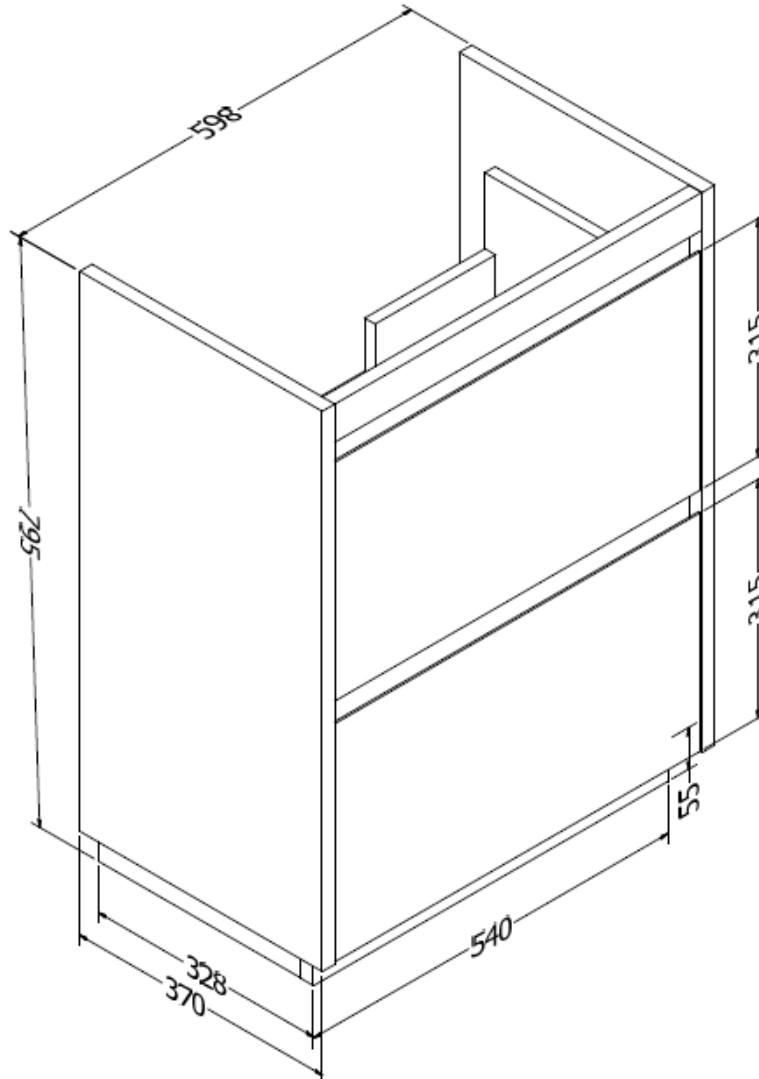

Measurements in millimetres mm
Information updated September 2017
Tel 0345 873 8840

bauhaus™
BY CROSSWATER

ZION 2 DRAWER 600 BASIN UNIT

Floor Standing

ZI6000D