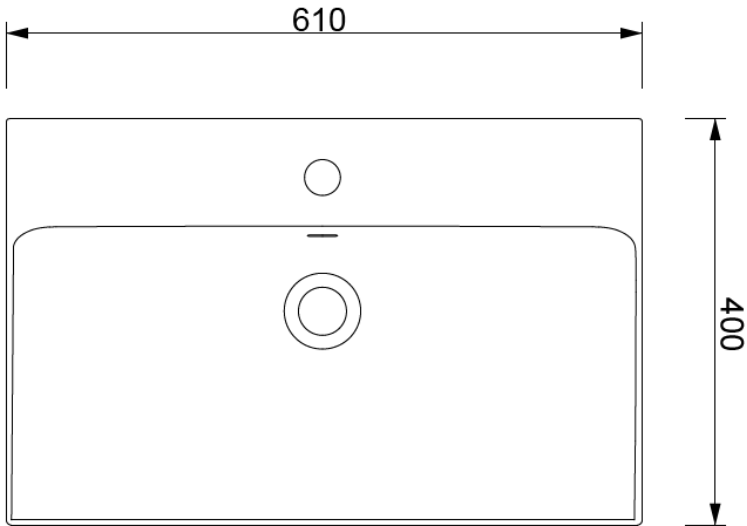

Measurements in cm

Information updated September 2017

Tel 0345 873 8840

crosswater[™]

TECHNICAL

bauhaus[™]
BY CROSSWATER

ZION Furniture Basin With Overflow

Fine Fire Clay White

ZI0611SCW

Sizes detailed could have a variation of about +/-5 % due to the changes to material characteristics during the firing processes.

Measurements in millimetres mm
Information updated September 2017
Tel 0345 873 8840