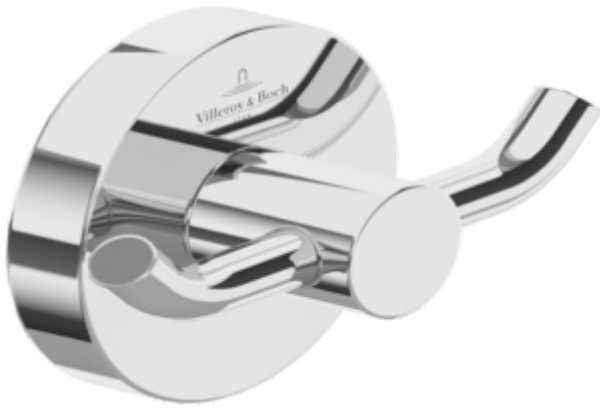

ACCESSORIES ELEMENTS - TENDER

PRODUCT INFORMATION

Article title	Villeroy & Boch Elements - Tender Double robe hook, 76 x 32 x 54 mm, Chrome
Article number	TVA15101200061
Assembly / Assembly type	wall-mounted
Scope of delivery	1 x fastening , 1 x installation instructions
Length in mm	32
Width in mm	76
Height in mm	54
Collection	Elements - Tender
Weight in kg	0.154
Surface	glossy
Colour name	Chrome
EAN number	4051202855536
Model number	TVA151012000
Material	Zinc
Volume	0,365
Swivel aerator	No
Thermostat	No
Cool Tap	No

COLOURS

Colour	Description	Article number	EAN	
	Chrome	TVA15101200061	4051202855536	41 GBP

ACCESSORIES ELEMENTS - TENDER

TECHNICAL DRAWINGS

TVA151012000