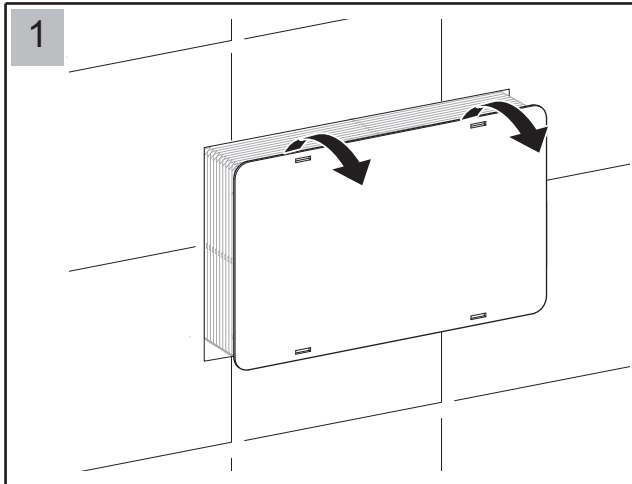

Installation

bauhaus^x

CEFLUSHC+

ATFLUSHC

TEFLUSHC+

Installation

For any further information please contact

Bauhaus on: **0345 873 8840**