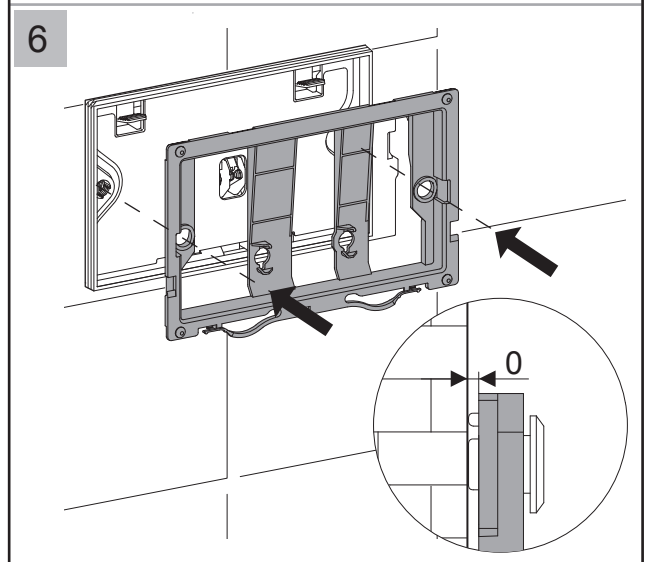

Installation

bauhaus^x

CEFLUSHC+

ATFLUSHC

TEFLUSHC+

Installation

For any further information please contact

Bauhaus on: **0345 873 8840**