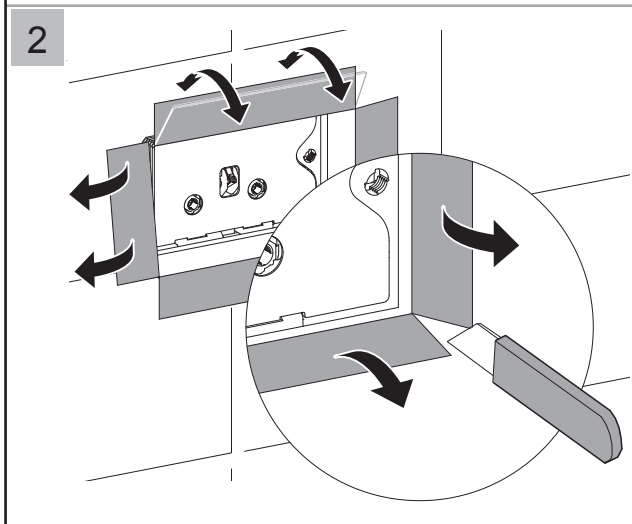

Installation

bauhaus^x

CEFLUSHC+

ATFLUSHC

TEFLUSHC+

Installation

For any further information please contact

Bauhaus on: **0345 873 8840**