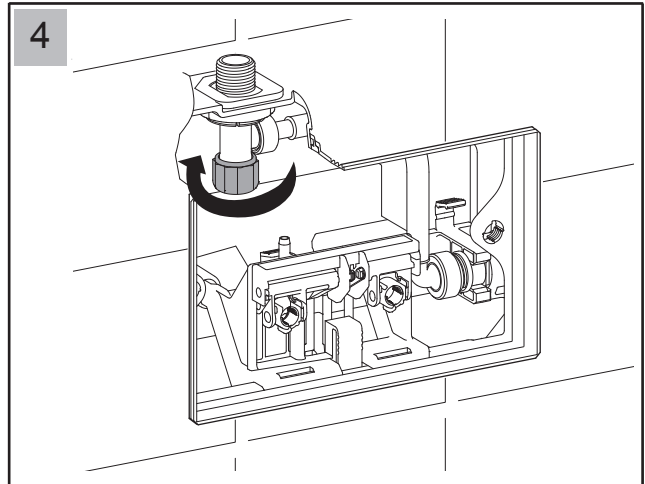

Installation

bauhaus^x

CEFLUSHC+

ATFLUSHC

TEFLUSHC+

Installation

For any further information please contact

Bauhaus on: **0345 873 8840**