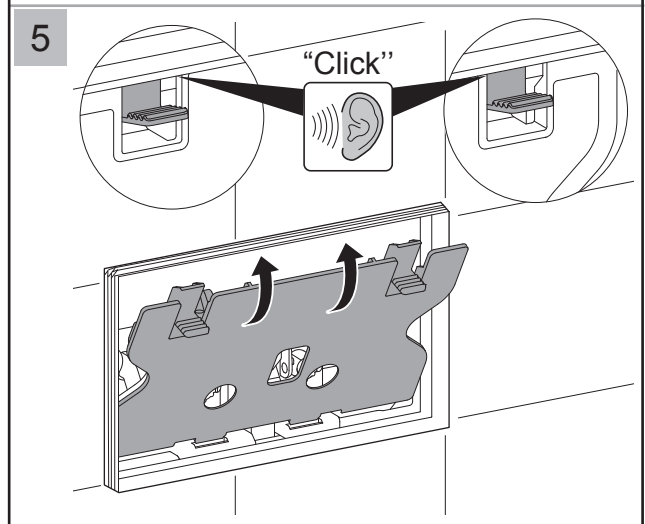

Installation

bauhaus^x

CEFLUSHC+

ATFLUSHC

TEFLUSHC+

Installation

For any further information please contact

Bauhaus on: **0345 873 8840**