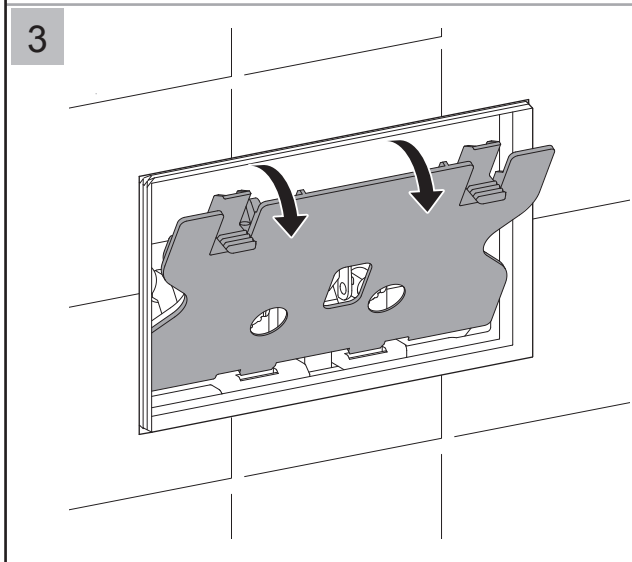

Installation

bauhaus^x

CEFLUSHC+

ATFLUSHC

TEFLUSHC+

Installation

For any further information please contact

Bauhaus on: **0345 873 8840**