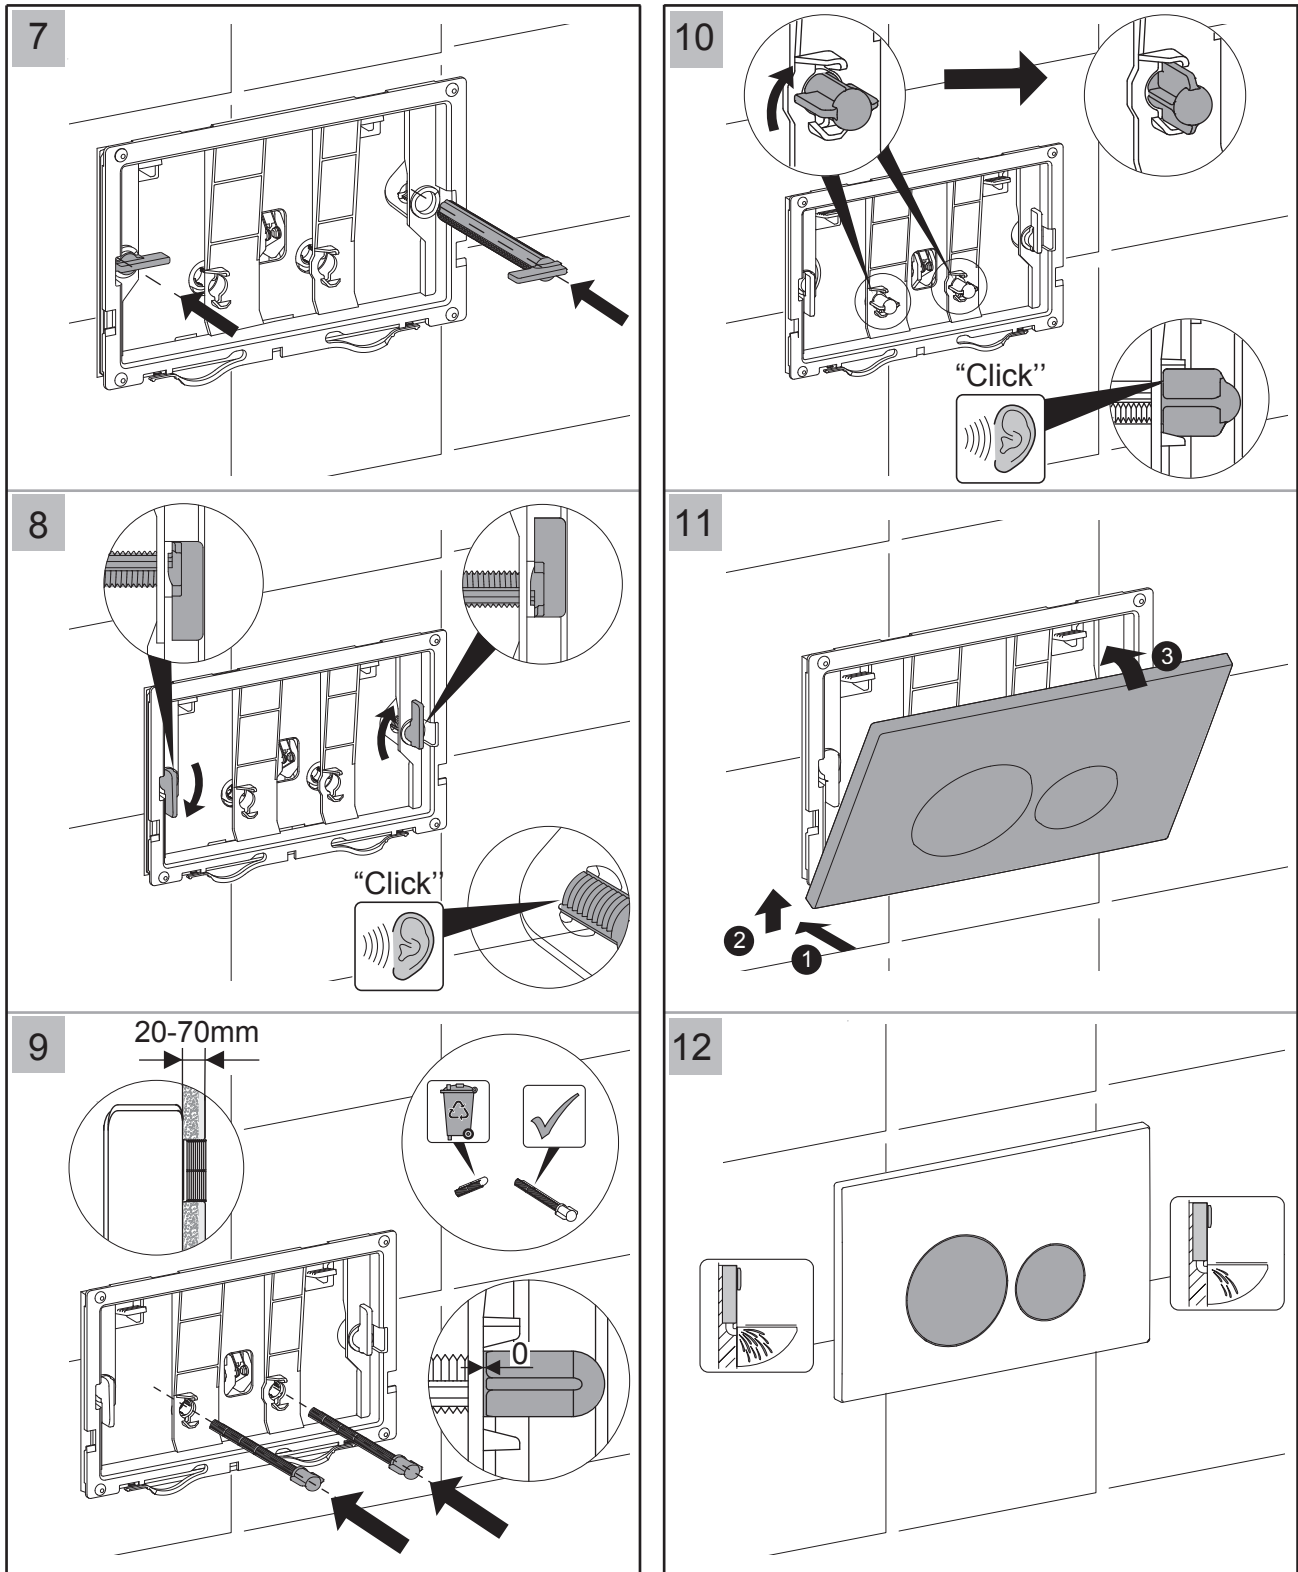

Installation

bauhaus^x

CEFLUSHC+

ATFLUSHC

TEFLUSHC+

Installation

For any further information please contact

Bauhaus on: **0345 873 8840**