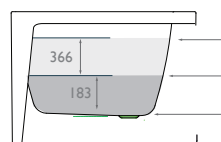

Fill information:

Ltrs	Kgs
250	310
116	176
0	60

Note:

Minimum installation void required for trap and waste is 0mm below floor level.

Foreword:

A contemporary one-piece shower bath, designed to provide a generous showering area and luxurious soak.

Features:

Variable profile edge - shower bath with un-fitted chrome twist overflow and pop-up waste. Manufactured using 5mm Lucite™ acrylic material complete with Lifetime guarantee.

Dimensions:

1660mm x 800mm x 570mm LxWxH

Weight:

Gross 68kg - Net 60kg

Further Info:

Also see:

Waters Space shower screens and bath filler options

Goes well with:

Roca™
Duravit™

Meridian-N, Chroma,
Stark, Artec.