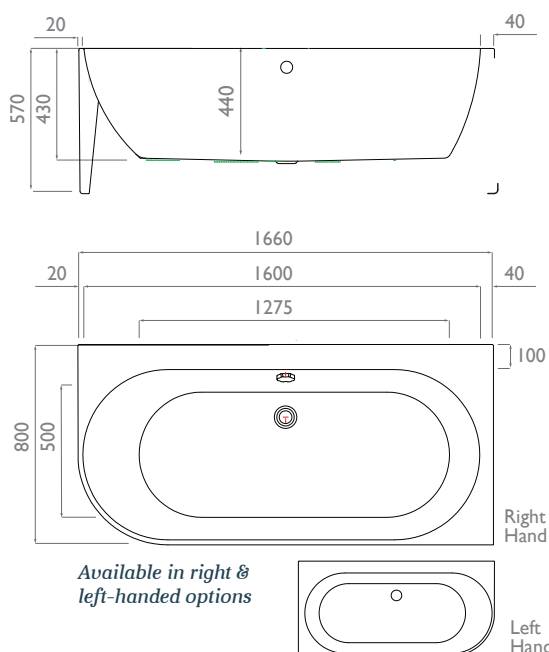

Dimensions:

Fill information:

Ltrs	Kgs
250	310
116	176
0	60

Note:

Minimum installation void required for trap and waste is 0mm below floor level.

Foreword:

A contemporary one-piece shower bath, designed to provide a generous showering area and luxurious soak.

Features:

Variable profile edge - shower bath with un-fitted chrome twist overflow and pop-up waste. Manufactured using 5mm Lucite™ acrylic material complete with Lifetime guarantee.

Dimensions:

1660mm x 800mm x 570mm LxWxH

Weight:

Gross 68kg - Net 60kg

Further Info:

Also see:

Waters Space shower screens and bath filler options

Goes well with:

Roca™
Duravit™

Meridian-N, Chroma,
Stark, Artec.