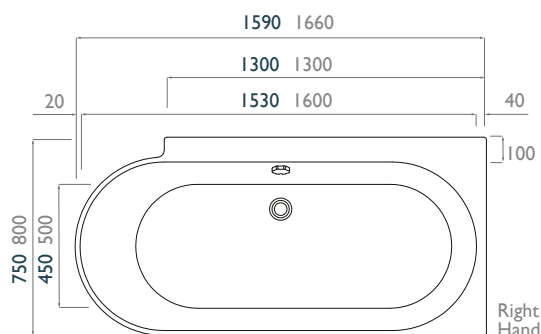

Manufactured from Lucite™
Acrylic

Dimensions:

Available in right & left-handed options

Fill information:

1590		1660	
217 Ltrs	277 Kgs	258 Ltrs	318 Kgs
103 Ltrs	153 Kgs	120 Ltrs	180 Kgs
0 Ltrs	50 Kgs	0 Ltrs	60 Kgs

Note:
Minimum installation void required for trap and waste is 0mm below floor level.

Foreword:

A unique bath design, combining the space-saving benefit of a shower bath and the luxury of an open-ended freestander.

Features:

Variable profile edge - shower bath with un-fitted chrome twist overflow and pop-up waste. Manufactured using 4.2mm Lucite™ acrylic material complete with Lifetime guarantee.

Dimensions:

1660mm x 800mm x 570mm LxWxH
1590mm x 750mm x 570mm LxWxH

Weight:

Gross 68g - Net 60kg
Gross 58g - Net 50kg

Goes well with:

Villeroy & Boch™ Subway, Subway
Duravit™ Starck, Architec

Also see:

Waters Space shower screens and bath filler options