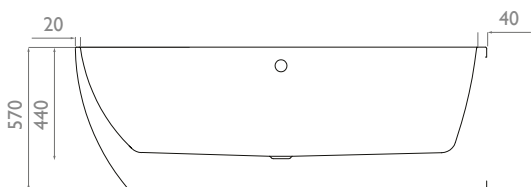

Manufactured from Lucite™
Acrylic

Dimensions:

Available in right & left-handed options

Fill information:

1590		1660	
217 Ltrs	277 Kgs	258 Ltrs	318 Kgs
103 Ltrs	153 Kgs	120 Ltrs	180 Kgs
0 Ltrs	50 Kgs	0 Ltrs	60 Kgs

Features:

Variable profile edge - shower bath with un-fitted chrome twist overflow and pop-up waste. Manufactured using 4.2mm Lucite™ acrylic material complete with Lifetime guarantee.

Dimensions:

1660mm x 800mm x 570mm LxWxH
1590mm x 750mm x 570mm LxWxH