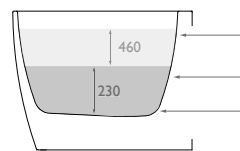

Fill information: