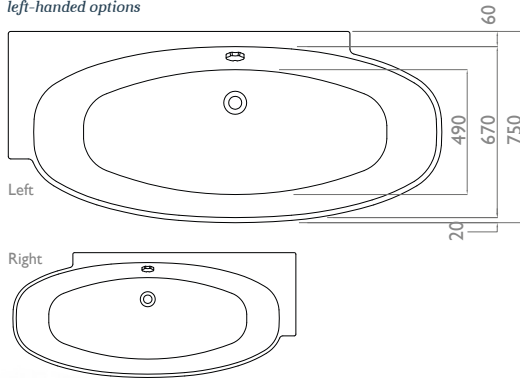

Available in right & left-handed options