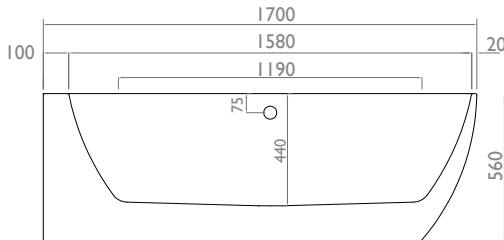

Dimensions: