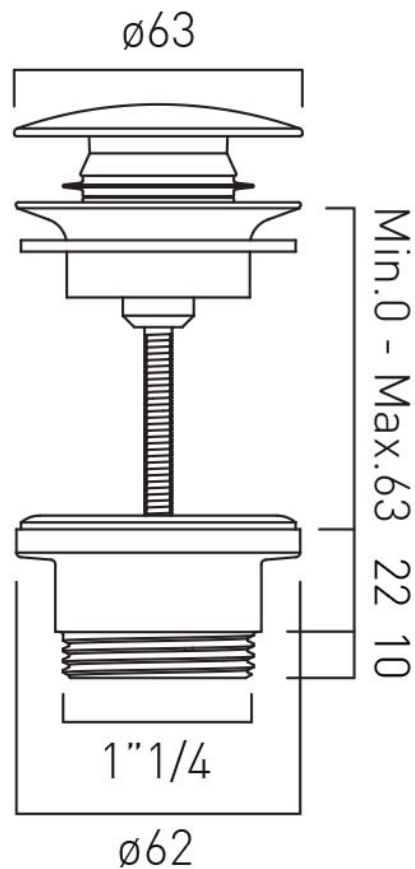

# TECHNICAL DRAWING

COLLECTION:

PRODUCT CODE: IND-395-BLK

tel: 01934 744466  
email: sales@vado.com  
www.vado.com

**where inspiration flows**  
taps | showering | accessories