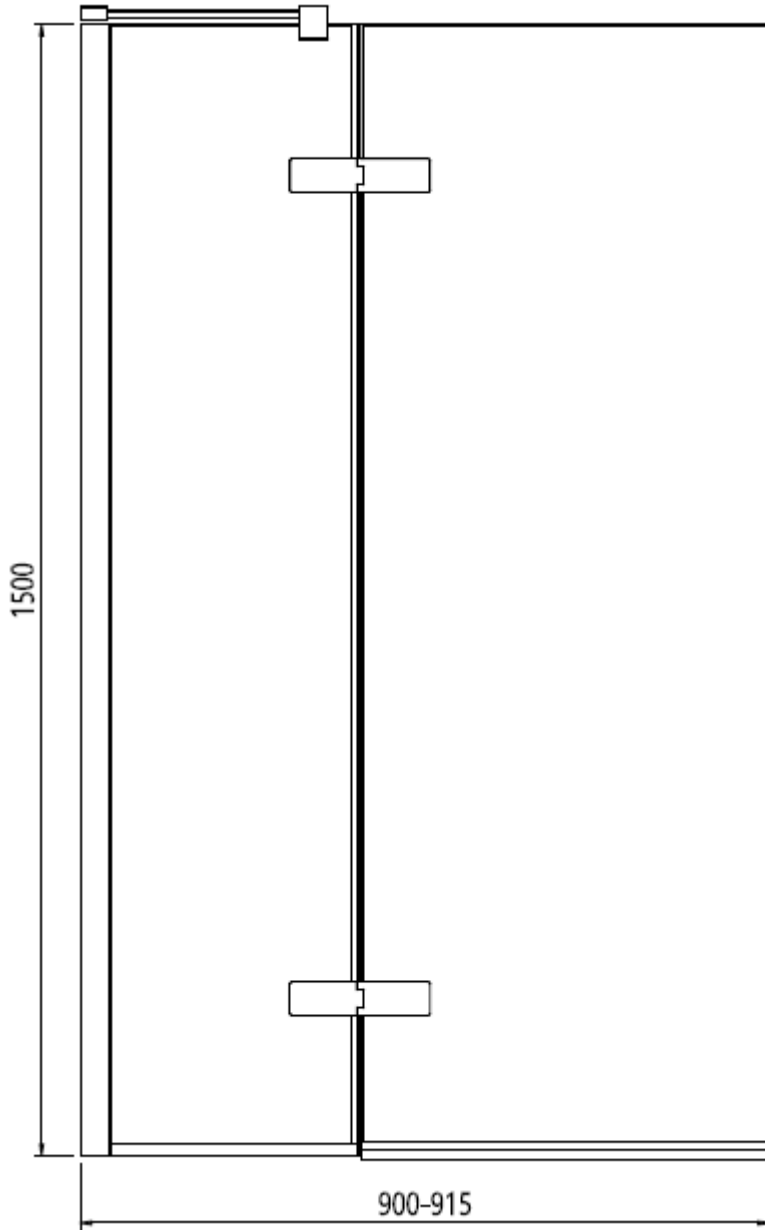

Measurements in millimetres mm

Information updated May 2022

Tel 0345 873 8840

crosswater™

OPTIX 10

OUTWARD OPENING HINGED BATH SCREEN

Toughened Glass
Strong and safe

Protective Finish
Easy to clean

Lifetime Guarantee
Peace of mind

Brushed Brass

Polished Stainless

Brushed Stainless

CODE	COLOUR	ADJUSTMENT mm	Width	Height
			mm	mm
OXBDFC0900X2	Brushed Brass	900-915	900	1500
OXBDSC0900X2	Polished Stainless Steel	900-915	900	1500
OXBDVC0900X2	Brushed Stainless Steel	900-915	900	1500