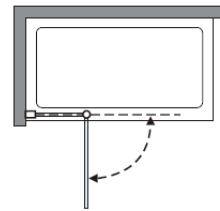

Measurements in millimetres mm

Information updated May 2022

Tel 0345 873 8840

crosswater™

OPTIX 10

OUTWARD OPENING HINGED BATH SCREEN

Toughened Glass
Strong and safe

Protective Finish
Easy to clean

Lifetime Guarantee
Peace of mind

Brushed Brass

Polished Stainless

Brushed Stainless

CODE	COLOUR	ADJUSTMENT mm	Width	Height
			mm	mm
OXBDFC0900X2	Brushed Brass	900-915	900	1500
OXBDSC0900X2	Polished Stainless Steel	900-915	900	1500
OXBDVC0900X2	Brushed Stainless Steel	900-915	900	1500