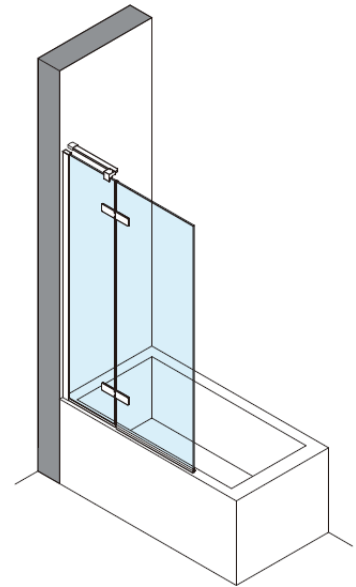

Measurements in millimetres mm

Information updated May 2022

Tel 0345 873 8840

crosswater™

OPTIX 10

OUTWARD OPENING HINGED BATH SCREEN

Toughened Glass
Strong and safe

Protective Finish
Easy to clean

Lifetime Guarantee
Peace of mind

Brushed Brass

Polished Stainless

Brushed Stainless

CODE	COLOUR	ADJUSTMENT mm	Width	Height
			mm	mm
OXBDFC0900X2	Brushed Brass	900-915	900	1500
OXBDSC0900X2	Polished Stainless Steel	900-915	900	1500
OXBDVC0900X2	Brushed Stainless Steel	900-915	900	1500

Toughened Glass
Strong and safe

Protective Finish
Easy to clean

Lifetime Guarantee
Peace of mind

Optix 10 Hinged Double Bath Screen 900