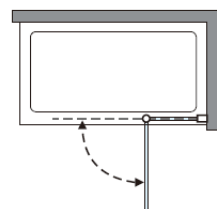

Measurements in millimetres mm

Information updated May 2022

Tel 0345 873 8840

crosswater™

OPTIX 10

OUTWARD OPENING HINGED BATH SCREEN

Toughened Glass
Strong and safe

Protective Finish
Easy to clean

Lifetime Guarantee
Peace of mind

Brushed Brass

Polished Stainless

Brushed Stainless

CODE	COLOUR	ADJUSTMENT mm	Width	Height
			mm	mm
OXBDFC0900X2	Brushed Brass	900-915	900	1500
OXBDSC0900X2	Polished Stainless Steel	900-915	900	1500
OXBDVC0900X2	Brushed Stainless Steel	900-915	900	1500