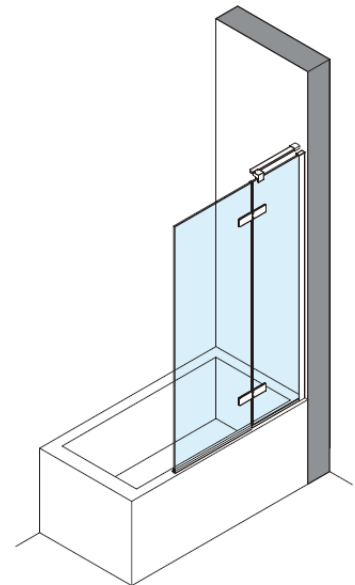

Measurements in millimetres mm

Information updated May 2022

Tel 0345 873 8840

crosswater™

OPTIX 10

OUTWARD OPENING HINGED BATH SCREEN

Toughened Glass
Strong and safe

Protective Finish
Easy to clean

Lifetime Guarantee
Peace of mind

Brushed Brass

Polished Stainless

Brushed Stainless

CODE	COLOUR	ADJUSTMENT mm	Width	Height
			mm	mm
OXBDFC0900X2	Brushed Brass	900-915	900	1500
OXBDSC0900X2	Polished Stainless Steel	900-915	900	1500
OXBDVC0900X2	Brushed Stainless Steel	900-915	900	1500

Toughened Glass
Strong and safe

Protective Finish
Easy to clean

Lifetime Guarantee
Peace of mind

Optix 10 Hinged Double Bath Screen 900