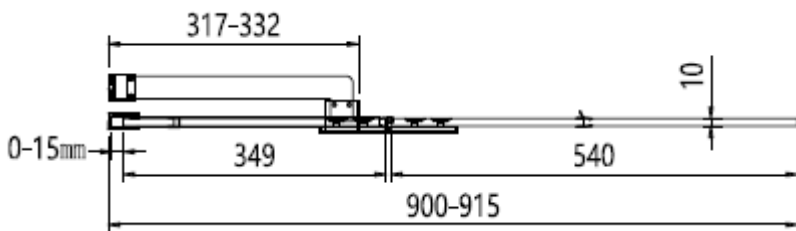

Measurements in millimetres mm

Information updated May 2022

Tel 0345 873 8840

crosswater™

OPTIX 10

OUTWARD OPENING HINGED BATH SCREEN

Toughened Glass
Strong and safe

Protective Finish
Easy to clean

Lifetime Guarantee
Peace of mind

Brushed Brass

Polished Stainless

Brushed Stainless

CODE	COLOUR	ADJUSTMENT mm	Width	Height
			mm	mm
OXBDFC0900X2	Brushed Brass	900-915	900	1500
OXBDSC0900X2	Polished Stainless Steel	900-915	900	1500
OXBDVC0900X2	Brushed Stainless Steel	900-915	900	1500