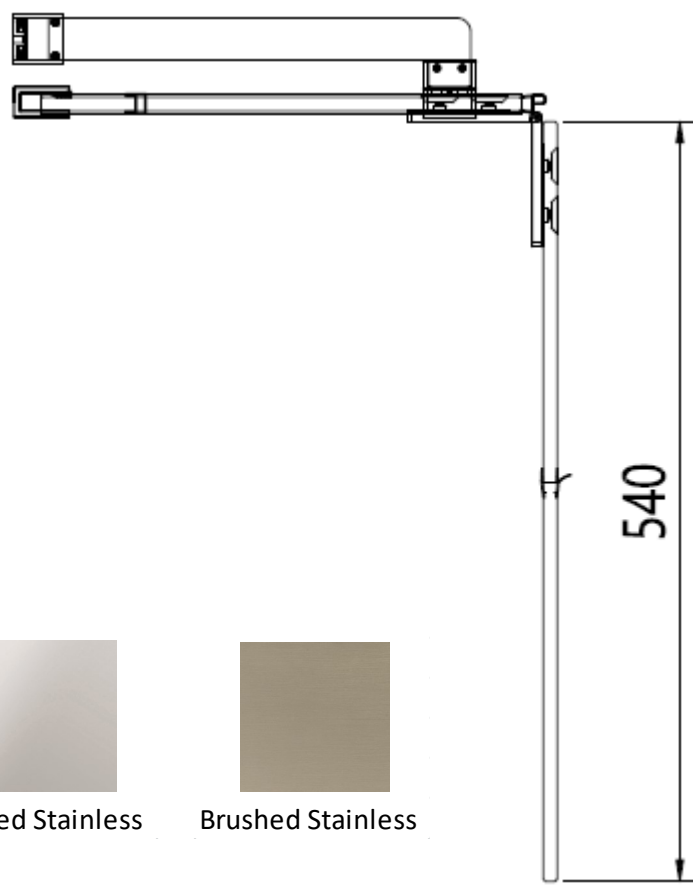

Measurements in millimetres mm

Information updated May 2022

Tel 0345 873 8840

crosswater™

OPTIX 10

OUTWARD OPENING HINGED BATH SCREEN

Toughened Glass
Strong and safe

Protective Finish
Easy to clean

Lifetime Guarantee
Peace of mind

Brushed Brass

Polished Stainless

Brushed Stainless

CODE	COLOUR	ADJUSTMENT mm	Width	Height
			mm	mm
OXBDFC0900X2	Brushed Brass	900-915	900	1500
OXBDSC0900X2	Polished Stainless Steel	900-915	900	1500
OXBDVC0900X2	Brushed Stainless Steel	900-915	900	1500

Toughened Glass
Strong and safe

Protective Finish
Easy to clean

Lifetime Guarantee
Peace of mind

Optix 10 Hinged Double Bath Screen 900