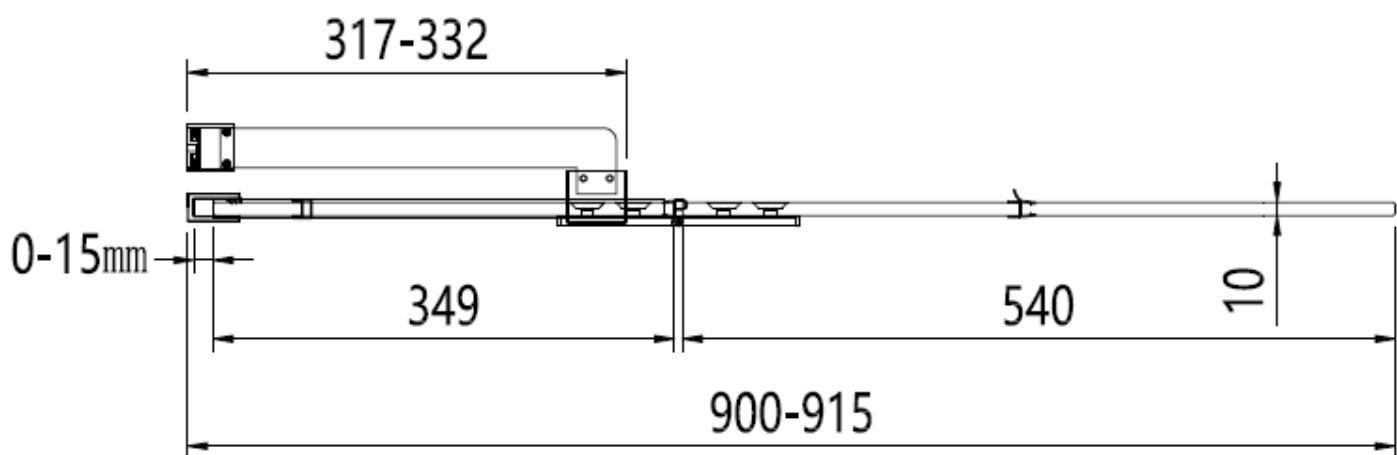

Measurements in millimetres mm

Information updated May 2022

Tel 0345 873 8840

crosswater™

OPTIX 10

OUTWARD OPENING HINGED BATH SCREEN

Toughened Glass
Strong and safe

Protective Finish
Easy to clean

Lifetime Guarantee
Peace of mind

Brushed Brass

Polished Stainless

Brushed Stainless

CODE	COLOUR	ADJUSTMENT mm	Width	Height
			mm	mm
OXBDFC0900X2	Brushed Brass	900-915	900	1500
OXBDSC0900X2	Polished Stainless Steel	900-915	900	1500
OXBDVC0900X2	Brushed Stainless Steel	900-915	900	1500