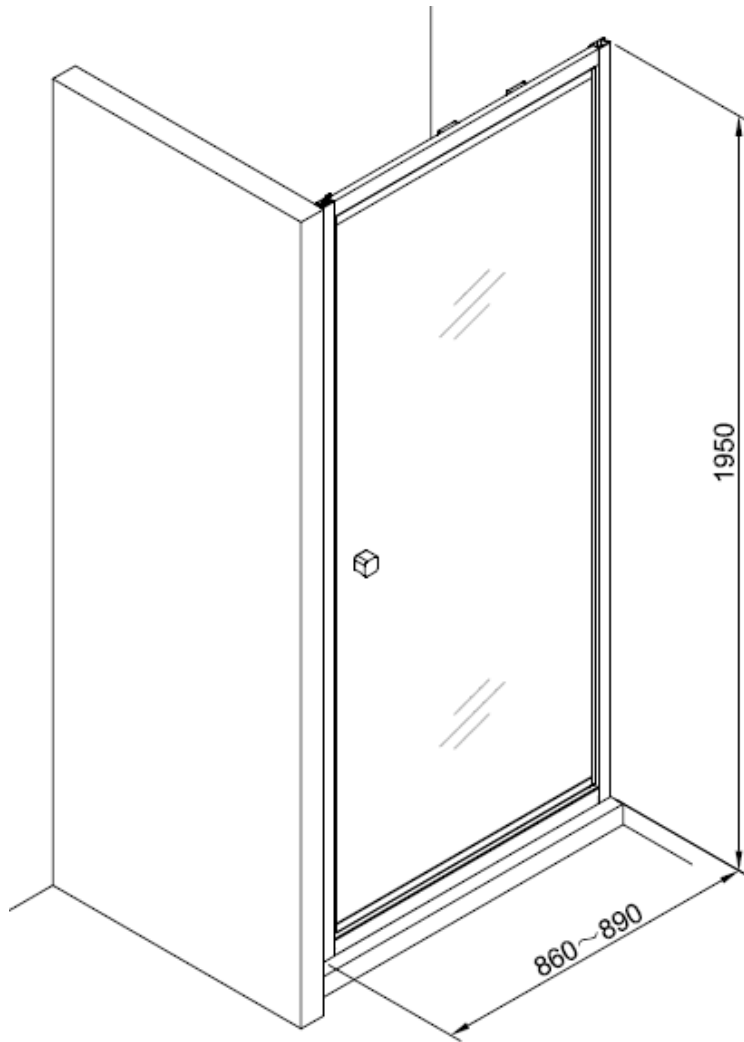

CLEAR 6 INFOLD DOOR
CAIDBC0900