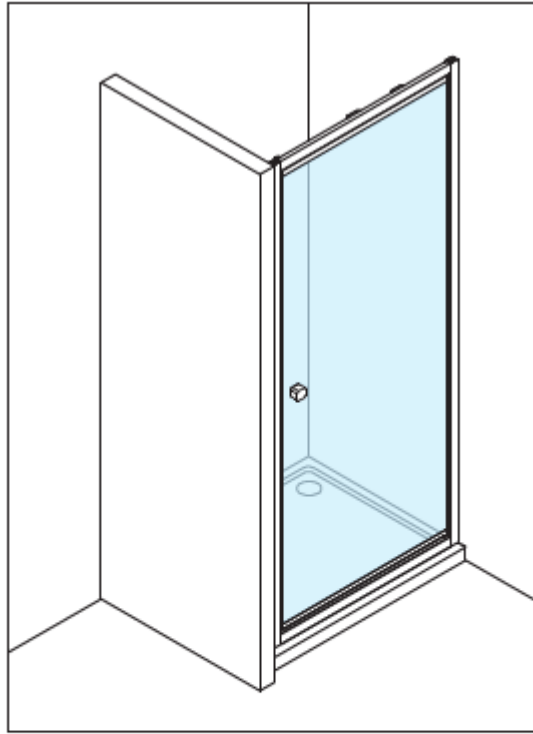

Measurements in millimetres mm

Information updated January 2020

Tel 0345 873 8840

crosswater[™]

CLEAR 6 INFOLD DOOR

CAIDBC1000

A		M4 *40mm Screw x 6
B		Wall Plug x 6
C		Handle x 1
D		Sleeve x 1
E		Cover x 3
F		Filler x 4
G		Cover x 1