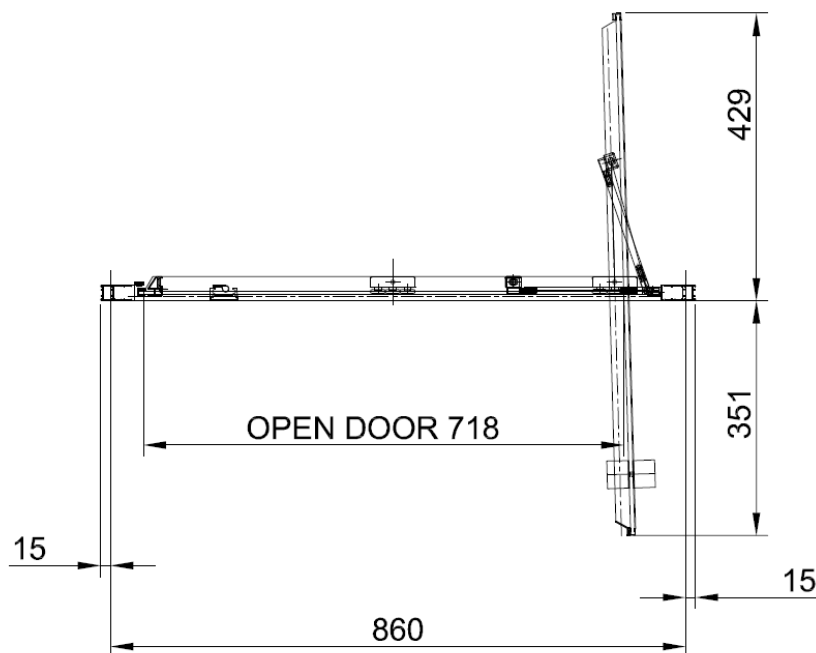

CLEAR 6 INFOLD DOOR
CAIDBC0900