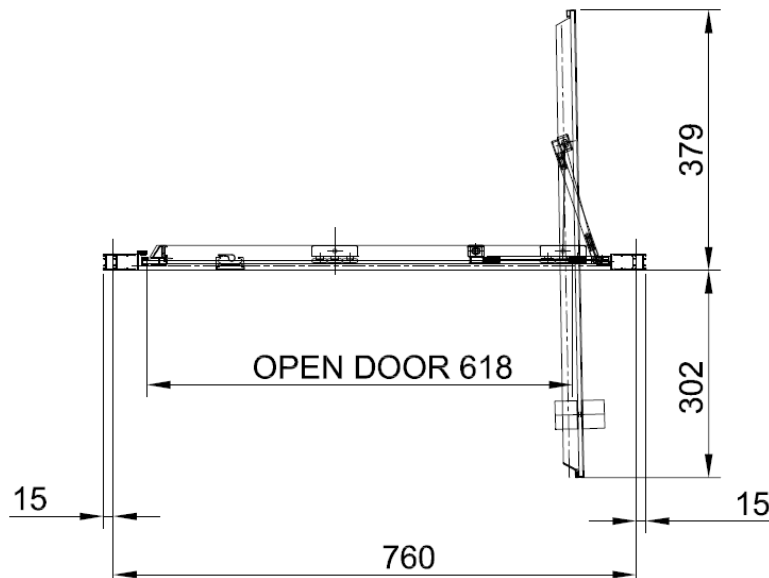

H		Cover x 1
I		Cover x 2
J		Top Cap x 2
K		Waterproof strip x 1

AA		M4 *20mm Screw x 1
AB		Adjustment block x 1
AC		Top Cap x 1
AD		Top Cap(LH) x 1
AE		Top Cap(RH) x 1
AF		Filler x 2

Model	x (mm)	y (mm)
CAIDSC0700	660~690	1950
CAIDSC0760	720~750	1950
CAIDSC0800	760~790	1950
CAIDBC0800	760~790	1950
CAIDSC0900	860~890	1950
CAIDBC0900	860~890	1950
CAIDSC1000	960~990	1950
CAIDBC1000	960~990	1950

Measurements in millimetres mm

Information updated January 2020

Tel 0345 873 8840

crosswater[™]

CLEAR 6 INFOLD DOOR

CAIDBC0800

A		M4 *40mm Screw x 6
B		Wall Plug x 6
C		Handle x 1
D		Sleeve x 1
E		Cover x 3
F		Filler x 4
G		Cover x 1