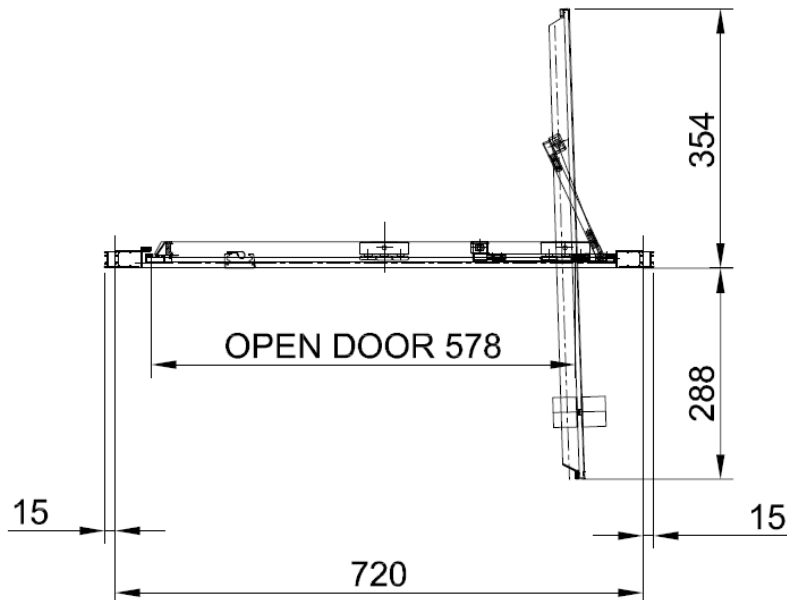

Measurements in millimetres mm

Information updated April 2022

Tel 0345 873 8840

crosswater[™]

CLEAR 6 INFOLD DOOR

CAIDBC0760

A		M4 *40mm Screw x 6
B		Wall Plug x 6
C		Handle x 1
D		Sleeve x 1
E		Cover x 3
F		Filler x 4
G		Cover x 1

H		Cover x 1
I		Cover x 2
J		Top Cap x 2
K		Waterproof strip x 1

AA		M4 *20mm Screw x 1
AB		Adjustment block x 1
AC		Top Cap x 1
AD		Top Cap(LH) x 1
AE		Top Cap(RH) x 1
AF		Filler x 2

Model	x (mm)	y (mm)
CAIDSC0700	660~690	1950
CAIDSC0760	720~750	1950
CAIDSC0800	760~790	1950
CAIDBC0800	760~790	1950
CAIDSC0900	860~890	1950
CAIDBC0900	860~890	1950
CAIDSC1000	960~990	1950
CAIDBC1000	960~990	1950

Measurements in millimetres mm

Information updated January 2020

Tel 0345 873 8840

crosswater[™]

CLEAR 6 INFOLD DOOR

CAIDBC0800

A		M4 *40mm Screw x 6
B		Wall Plug x 6
C		Handle x 1
D		Sleeve x 1
E		Cover x 3
F		Filler x 4
G		Cover x 1