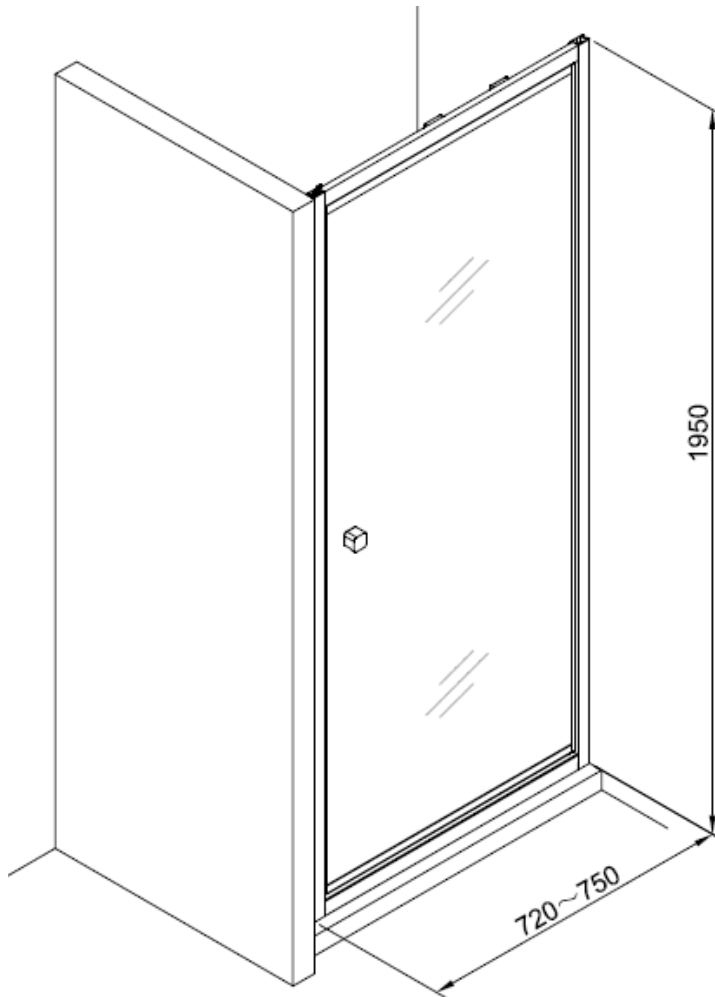

Measurements in millimetres mm

Information updated April 2022

Tel 0345 873 8840

crosswater[™]

CLEAR 6 INFOLD DOOR

CAIDBC0760

A		M4 *40mm Screw x 6
B		Wall Plug x 6
C		Handle x 1
D		Sleeve x 1
E		Cover x 3
F		Filler x 4
G		Cover x 1

H		Cover x 1
I		Cover x 2
J		Top Cap x 2
K		Waterproof strip x 1

AA		M4 *20mm Screw x 1
AB		Adjustment block x 1
AC		Top Cap x 1
AD		Top Cap(LH) x 1
AE		Top Cap(RH) x 1
AF		Filler x 2

Model	x (mm)	y (mm)
CAIDSC0700	660~690	1950
CAIDSC0760	720~750	1950
CAIDSC0800	760~790	1950
CAIDBC0800	760~790	1950
CAIDSC0900	860~890	1950
CAIDBC0900	860~890	1950
CAIDSC1000	960~990	1950
CAIDBC1000	960~990	1950