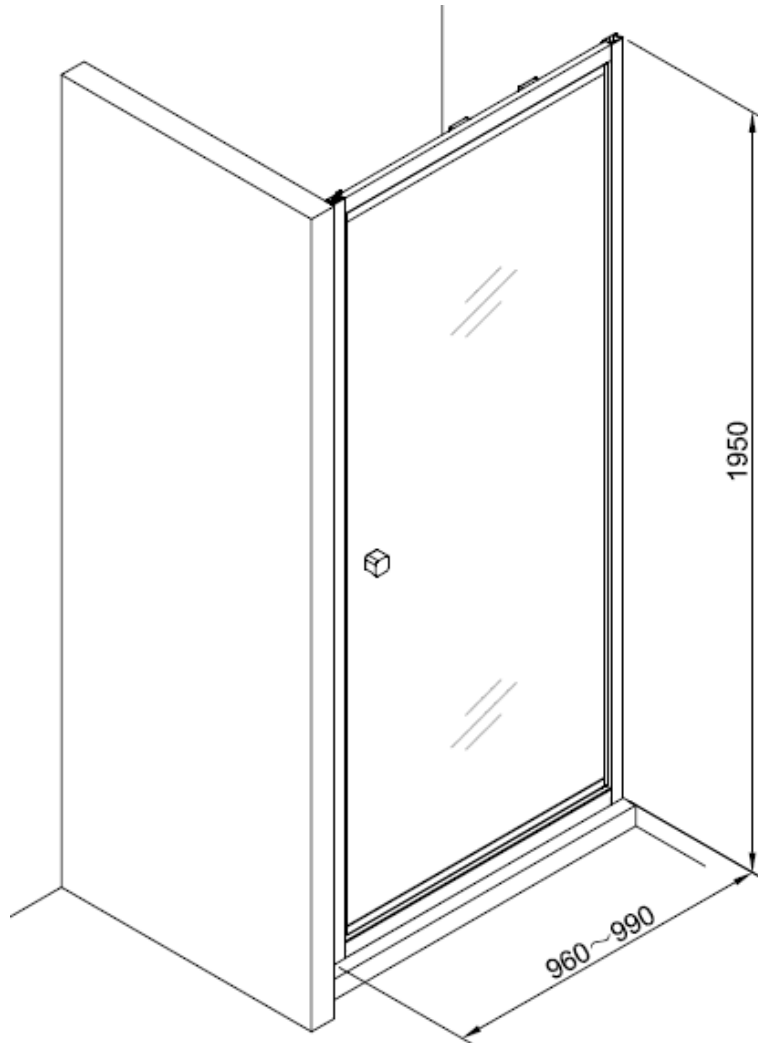

Measurements in millimetres mm

Information updated January 2020

Tel 0345 873 8840

crosswater[™]

CLEAR 6 INFOLD DOOR

CAIDBC1000

A		M4 *40mm Screw x 6
B		Wall Plug x 6
C		Handle x 1
D		Sleeve x 1
E		Cover x 3
F		Filler x 4
G		Cover x 1