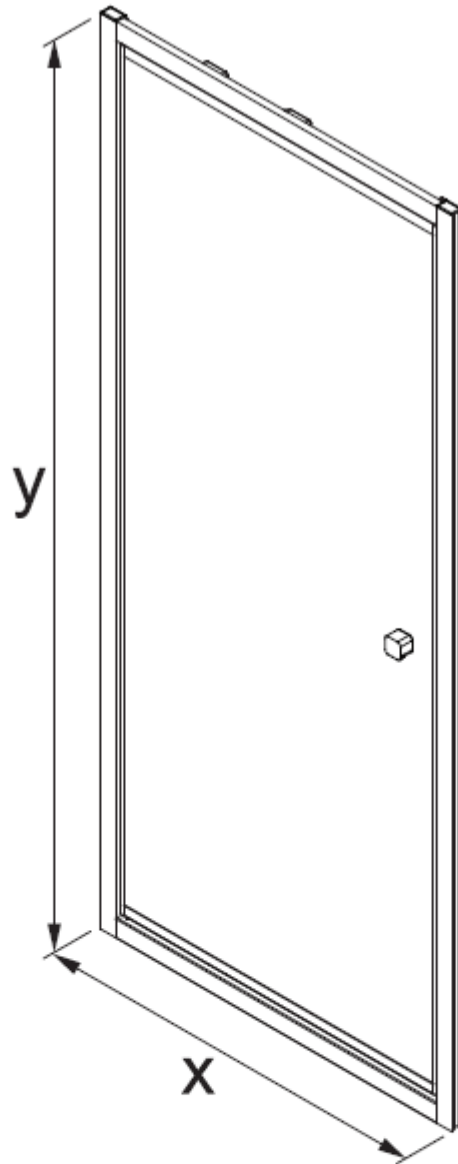

H		Cover x 1
I		Cover x 2
J		Top Cap x 2
K		Waterproof strip x 1

AA		M4 *20mm Screw x 1
AB		Adjustment block x 1
AC		Top Cap x 1
AD		Top Cap(LH) x 1
AE		Top Cap(RH) x 1
AF		Filler x 2

Model	x (mm)	y (mm)
CAIDSC0700	660~690	1950
CAIDSC0760	720~750	1950
CAIDSC0800	760~790	1950
CAIDBC0800	760~790	1950
CAIDSC0900	860~890	1950
CAIDBC0900	860~890	1950
CAIDSC1000	960~990	1950
CAIDBC1000	960~990	1950

AA		M4 *20mm Screw x 1
AB		Adjustment block x 1
AC		Top Cap x 1
AD		Top Cap(LH) x 1
AE		Top Cap(RH) x 1
AF		Filler x 2

Model	x (mm)	y (mm)
CAIDSC0700	660~690	1950
CAIDSC0760	720~750	1950
CAIDSC0800	760~790	1950
CAIDBC0800	760~790	1950
CAIDSC0900	860~890	1950
CAIDBC0900	860~890	1950
CAIDSC1000	960~990	1950
CAIDBC1000	960~990	1950

Measurements in millimetres mm

Information updated January 2020

Tel 0345 873 8840

crosswater[™]

CLEAR 6 INFOLD DOOR

CAIDBC1000

A		M4 *40mm Screw x 6
B		Wall Plug x 6
C		Handle x 1
D		Sleeve x 1
E		Cover x 3
F		Filler x 4
G		Cover x 1