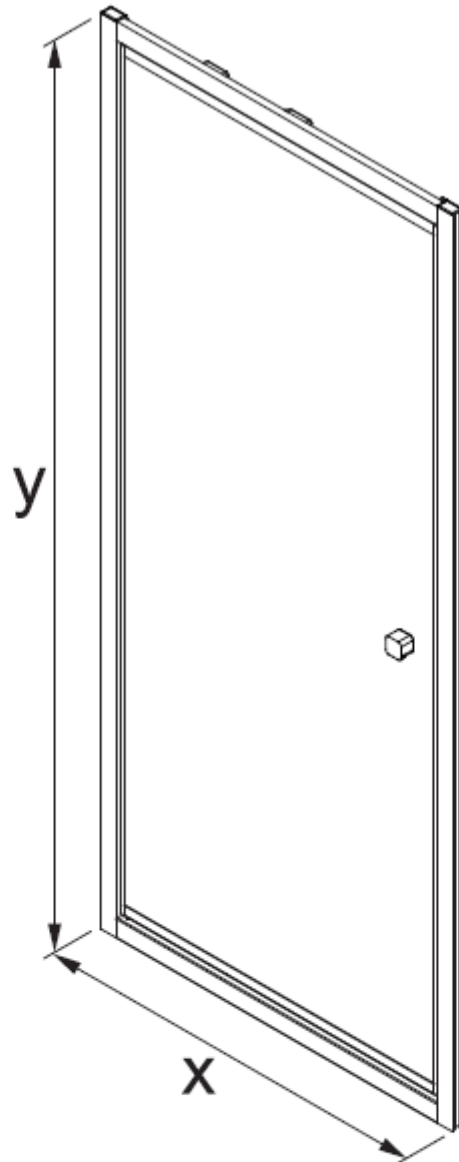

Measurements in millimetres mm

Information updated April 2022

Tel 0345 873 8840

crosswater[™]

CLEAR 6 INFOLD DOOR

CAIDBC0760

A		M4 *40mm Screw x 6
B		Wall Plug x 6
C		Handle x 1
D		Sleeve x 1
E		Cover x 3
F		Filler x 4
G		Cover x 1

H		Cover x 1
I		Cover x 2
J		Top Cap x 2
K		Waterproof strip x 1

AA		M4 *20mm Screw x 1
AB		Adjustment block x 1
AC		Top Cap x 1
AD		Top Cap(LH) x 1
AE		Top Cap(RH) x 1
AF		Filler x 2

Model	x (mm)	y (mm)
CAIDSC0700	660~690	1950
CAIDSC0760	720~750	1950
CAIDSC0800	760~790	1950
CAIDBC0800	760~790	1950
CAIDSC0900	860~890	1950
CAIDBC0900	860~890	1950
CAIDSC1000	960~990	1950
CAIDBC1000	960~990	1950

Measurements in millimetres mm

Information updated January 2020

Tel 0345 873 8840

crosswater[™]

CLEAR 6 INFOLD DOOR

CAIDBC0800

A		M4 *40mm Screw x 6
B		Wall Plug x 6
C		Handle x 1
D		Sleeve x 1
E		Cover x 3
F		Filler x 4
G		Cover x 1