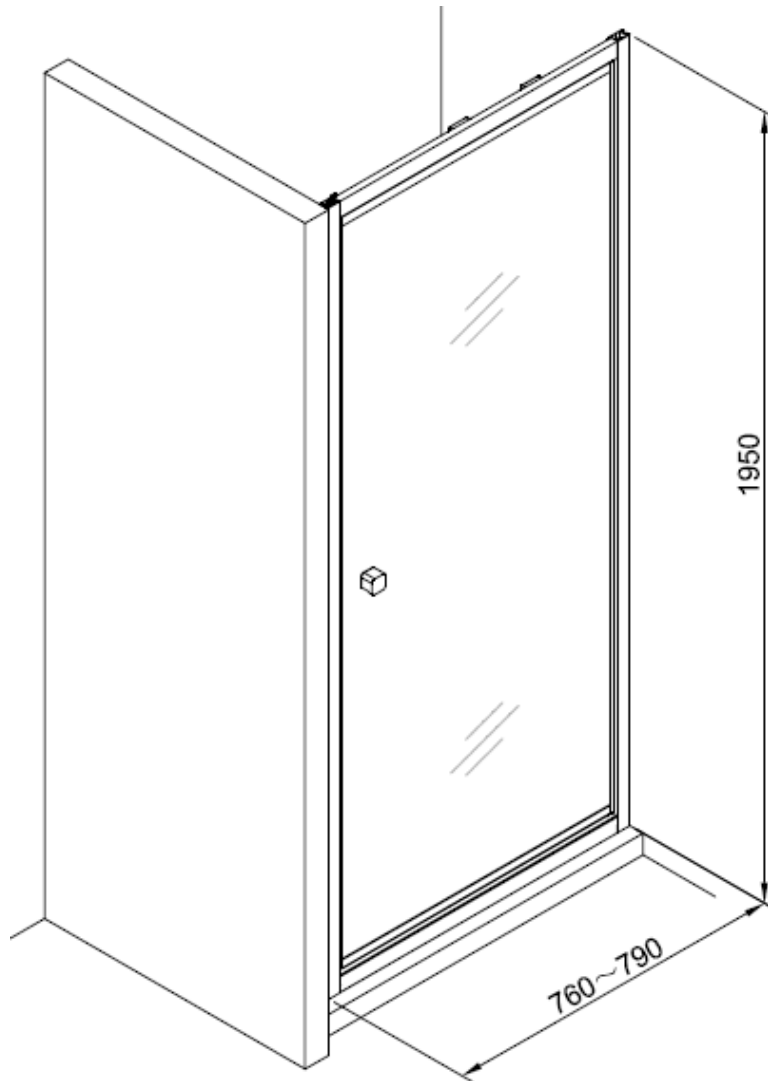

H		Cover x 1
I		Cover x 2
J		Top Cap x 2
K		Waterproof strip x 1

AA		M4 *20mm Screw x 1
AB		Adjustment block x 1
AC		Top Cap x 1
AD		Top Cap(LH) x 1
AE		Top Cap(RH) x 1
AF		Filler x 2

Model	x (mm)	y (mm)
CAIDSC0700	660~690	1950
CAIDSC0760	720~750	1950
CAIDSC0800	760~790	1950
CAIDBC0800	760~790	1950
CAIDSC0900	860~890	1950
CAIDBC0900	860~890	1950
CAIDSC1000	960~990	1950
CAIDBC1000	960~990	1950

Measurements in millimetres mm

Information updated January 2020

Tel 0345 873 8840

crosswater[™]

CLEAR 6 INFOLD DOOR

CAIDBC0800

A		M4 *40mm Screw x 6
B		Wall Plug x 6
C		Handle x 1
D		Sleeve x 1
E		Cover x 3
F		Filler x 4
G		Cover x 1