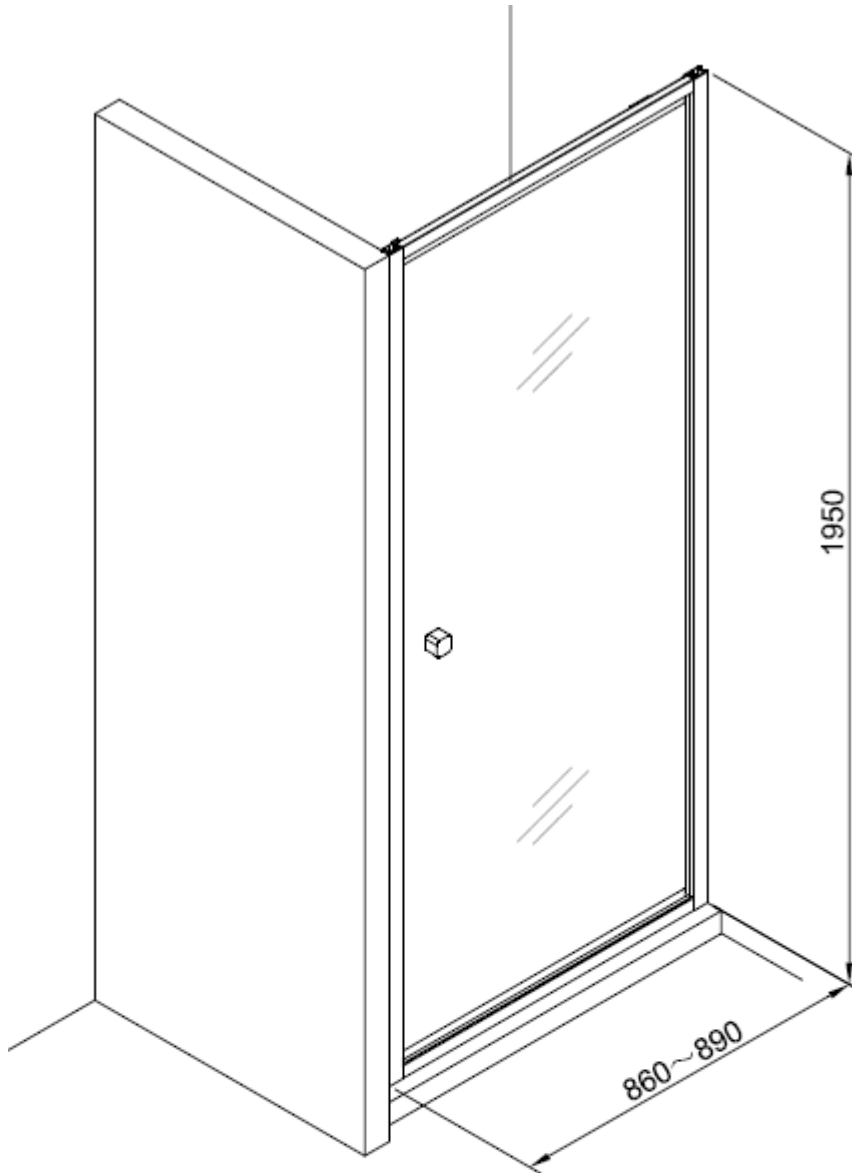

Measurements in millimetres mm

Information updated April 2022

Tel 0345 873 8840

crosswater[™]

CLEAR 6 PIVOT DOOR

CAPDBC0800

A		M4 *40mm Screw x 6
B		Wall Plug x 6
C		Handle x 1
D		Sleeve x 1
E		Cover x 3
F		Filler x 4
G		Cover x 1

H		Cover x 1
I		Cover x 1
J		Cover x 1
K		Top Cap x 2
L		Waterproof strip x 1

AA		M4 *20mm Screw x 1
AB		Adjustment block x 1
AC		Top Cap x 1
AD		Top Cap(LH) x 1
AE		Top Cap(RH) x 1
AF		Filler x 2

Model	x (mm)	y (mm)
CAPDSC0760	720~750	1950
CAPDSC0800	760~790	1950
CAPDSC0900	860~890	1950
CAPDBC0900	860~890	1950
CAPDSC1000	960~990	1950

Measurements in millimetres mm
Information updated January 2020
Tel 0345 873 8840

CLEAR 6 PIVOT DOOR
CAPDSC0900

A		M4 *40mm Screw x 6
B		Wall Plug x 6
C		Handle x 1
D		Sleeve x 1
E		Cover x 3
F		Filler x 4
G		Cover x 1