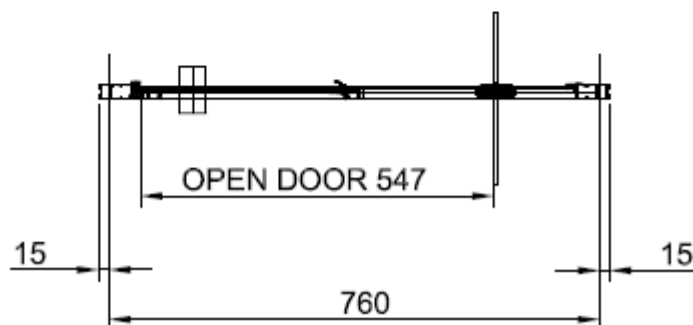

Measurements in millimetres mm

Information updated April 2022

Tel 0345 873 8840

crosswater[™]

CLEAR 6 PIVOT DOOR

CAPDBC0800

A		M4 *40mm Screw x 6
B		Wall Plug x 6
C		Handle x 1
D		Sleeve x 1
E		Cover x 3
F		Filler x 4
G		Cover x 1

H		Cover x 1
I		Cover x 1
J		Cover x 1
K		Top Cap x 2
L		Waterproof strip x 1

AA		M4 *20mm Screw x 1
AB		Adjustment block x 1
AC		Top Cap x 1
AD		Top Cap(LH) x 1
AE		Top Cap(RH) x 1
AF		Filler x 2

Model	x (mm)	y (mm)
CAPDSC0760	720~750	1950
CAPDSC0800	760~790	1950
CAPDSC0900	860~890	1950
CAPDBC0900	860~890	1950
CAPDSC1000	960~990	1950

Measurements in millimetres mm
Information updated January 2020
Tel 0345 873 8840

CLEAR 6 PIVOT DOOR
CAPDSC0900

A		M4 *40mm Screw x 6
B		Wall Plug x 6
C		Handle x 1
D		Sleeve x 1
E		Cover x 3
F		Filler x 4
G		Cover x 1