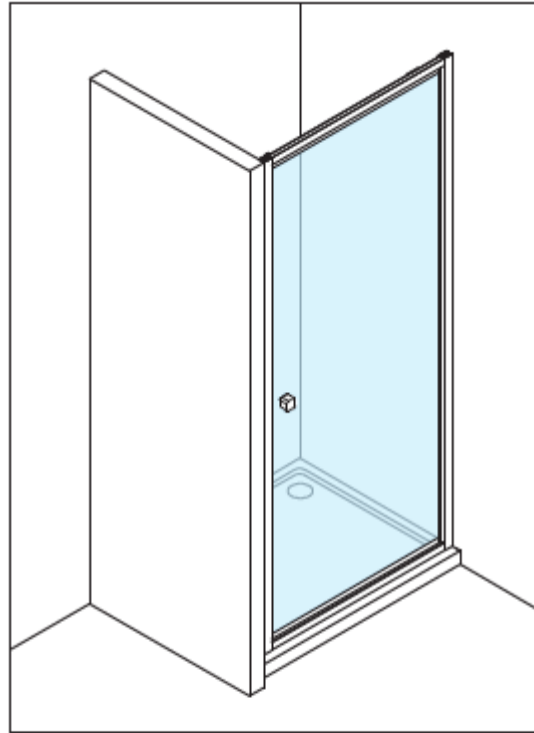

A		M4 *40mm Screw x 6
B		Wall Plug x 6
C		Handle x 1
D		Sleeve x 1
E		Cover x 3
F		Filler x 4
G		Cover x 1

H		Cover x 1
I		Cover x 1
J		Cover x 1
K		Top Cap x 2
L		Waterproof strip x 1

AA		M4 *20mm Screw x 1
AB		Adjustment block x 1
AC		Top Cap x 1
AD		Top Cap(LH) x 1
AE		Top Cap(RH) x 1
AF		Filler x 2