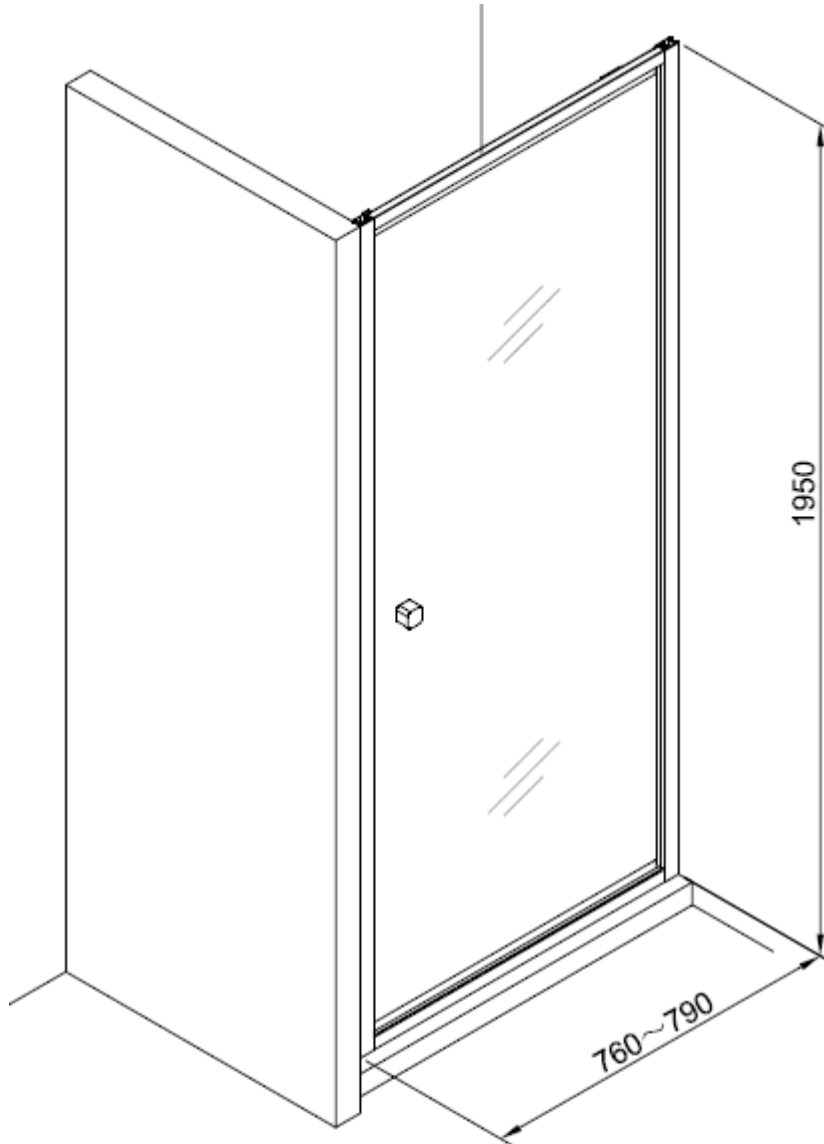

Measurements in millimetres mm

Information updated April 2022

Tel 0345 873 8840

crosswater[™]

CLEAR 6 PIVOT DOOR

CAPDBC0800

A		M4 *40mm Screw x 6
B		Wall Plug x 6
C		Handle x 1
D		Sleeve x 1
E		Cover x 3
F		Filler x 4
G		Cover x 1

H		Cover x 1
I		Cover x 1
J		Cover x 1
K		Top Cap x 2
L		Waterproof strip x 1

AA		M4 *20mm Screw x 1
AB		Adjustment block x 1
AC		Top Cap x 1
AD		Top Cap(LH) x 1
AE		Top Cap(RH) x 1
AF		Filler x 2

Model	x (mm)	y (mm)
CAPDSC0760	720~750	1950
CAPDSC0800	760~790	1950
CAPDSC0900	860~890	1950
CAPDBC0900	860~890	1950
CAPDSC1000	960~990	1950

Measurements in millimetres mm
Information updated January 2020
Tel 0345 873 8840

CLEAR 6 PIVOT DOOR
CAPDSC0900

A		M4 *40mm Screw x 6
B		Wall Plug x 6
C		Handle x 1
D		Sleeve x 1
E		Cover x 3
F		Filler x 4
G		Cover x 1