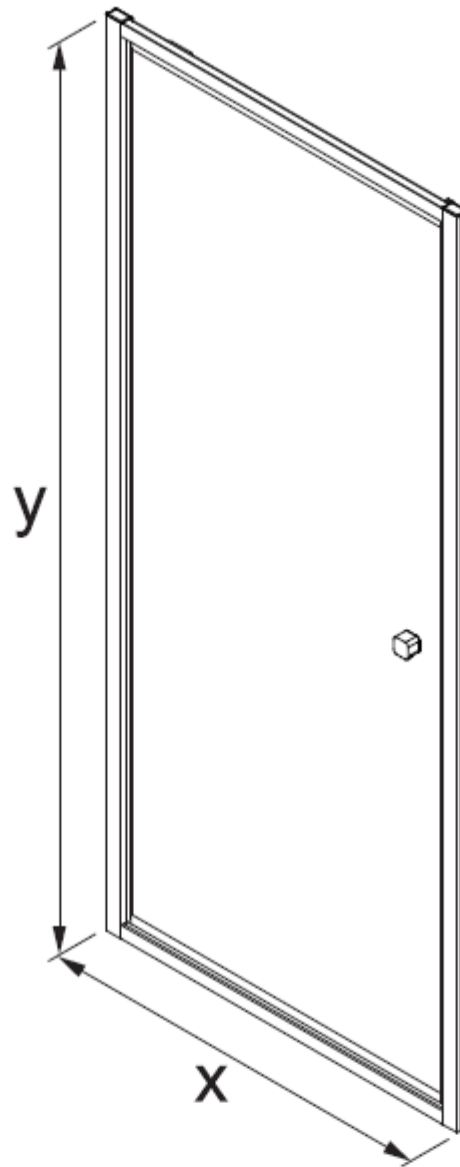

Measurements in millimetres mm

Information updated April 2022

Tel 0345 873 8840

crosswater[™]

CLEAR 6 PIVOT DOOR

CAPDBC0800

A		M4 *40mm Screw x 6
B		Wall Plug x 6
C		Handle x 1
D		Sleeve x 1
E		Cover x 3
F		Filler x 4
G		Cover x 1

H		Cover x 1
I		Cover x 1
J		Cover x 1
K		Top Cap x 2
L		Waterproof strip x 1

AA		M4 *20mm Screw x 1
AB		Adjustment block x 1
AC		Top Cap x 1
AD		Top Cap(LH) x 1
AE		Top Cap(RH) x 1
AF		Filler x 2

Model	x (mm)	y (mm)
CAPDSC0760	720~750	1950
CAPDSC0800	760~790	1950
CAPDSC0900	860~890	1950
CAPDBC0900	860~890	1950
CAPDSC1000	960~990	1950

Measurements in millimetres mm
Information updated January 2020
Tel 0345 873 8840

CLEAR 6 PIVOT DOOR
CAPDSC0900

A		M4 *40mm Screw x 6
B		Wall Plug x 6
C		Handle x 1
D		Sleeve x 1
E		Cover x 3
F		Filler x 4
G		Cover x 1