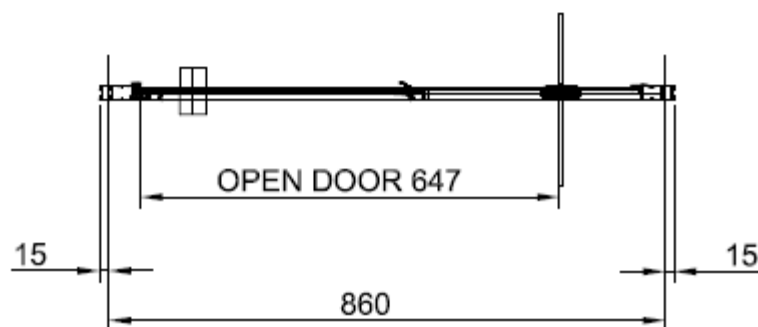

Measurements in millimetres mm

Information updated April 2022

Tel 0345 873 8840

crosswater[™]

CLEAR 6 PIVOT DOOR

CAPDBC0800

A		M4 *40mm Screw x 6
B		Wall Plug x 6
C		Handle x 1
D		Sleeve x 1
E		Cover x 3
F		Filler x 4
G		Cover x 1

H		Cover x 1
I		Cover x 1
J		Cover x 1
K		Top Cap x 2
L		Waterproof strip x 1

AA		M4 *20mm Screw x 1
AB		Adjustment block x 1
AC		Top Cap x 1
AD		Top Cap(LH) x 1
AE		Top Cap(RH) x 1
AF		Filler x 2

Model	x (mm)	y (mm)
CAPDSC0760	720~750	1950
CAPDSC0800	760~790	1950
CAPDSC0900	860~890	1950
CAPDBC0900	860~890	1950
CAPDSC1000	960~990	1950

Measurements in millimetres mm
Information updated January 2020
Tel 0345 873 8840

CLEAR 6 PIVOT DOOR
CAPDSC0900

A		M4 *40mm Screw x 6
B		Wall Plug x 6
C		Handle x 1
D		Sleeve x 1
E		Cover x 3
F		Filler x 4
G		Cover x 1