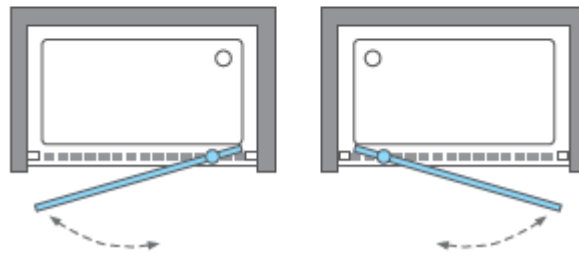

A		M4 *40mm Screw x 6
B		Wall Plug x 6
C		Handle x 1
D		Sleeve x 1
E		Cover x 3
F		Filler x 4
G		Cover x 1

H		Cover x 1
I		Cover x 1
J		Cover x 1
K		Top Cap x 2
L		Waterproof strip x 1

AA		M4 *20mm Screw x 1
AB		Adjustment block x 1
AC		Top Cap x 1
AD		Top Cap(LH) x 1
AE		Top Cap(RH) x 1
AF		Filler x 2