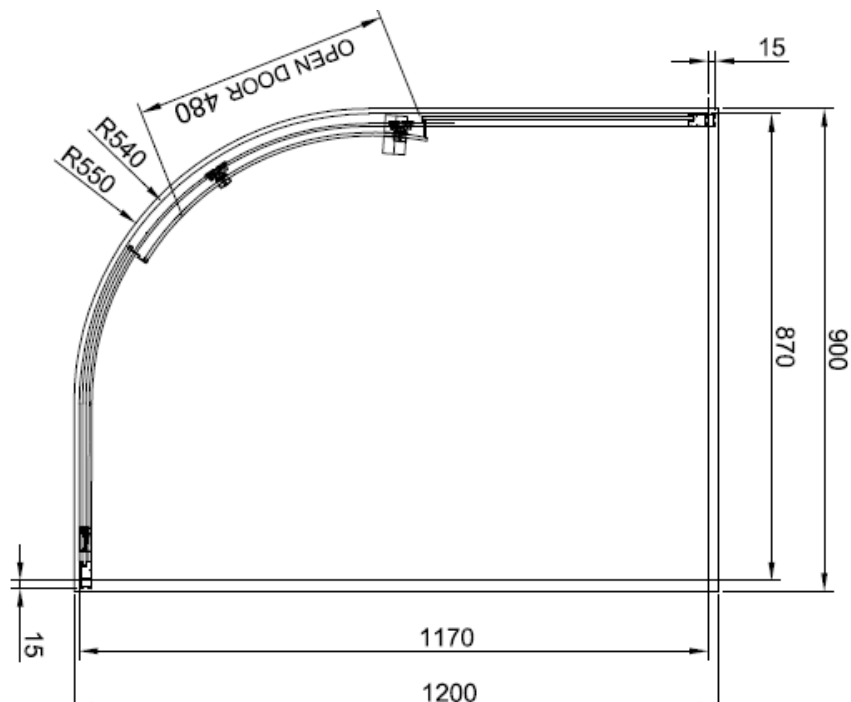

CLEAR 6 SINGLE DOOR QUADRANT CAQSBC12X9