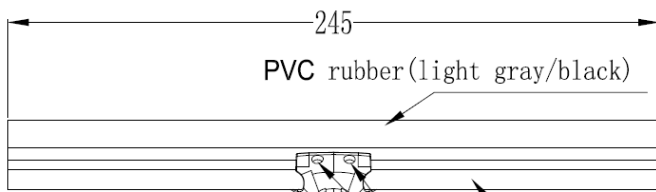

SHOWER CLEANING SQUEEGEE WITH BRACKET

Chrome Finish

SHSQUEEGCP

Stainless steel clamp (polished/black)

M2.5*8 screw

Zinc alloy handle (Chrome/)