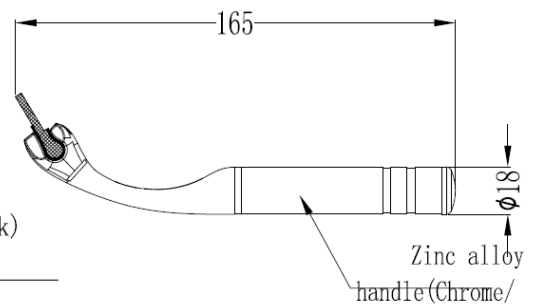

SHOWER CLEANING SQUEEGEE WITH BRACKET

Chrome Finish

SHSQUEEGCP

Stainless steel clamp (polished/black)

M2.5*8 screw

Zinc alloy handle (Chrome/)