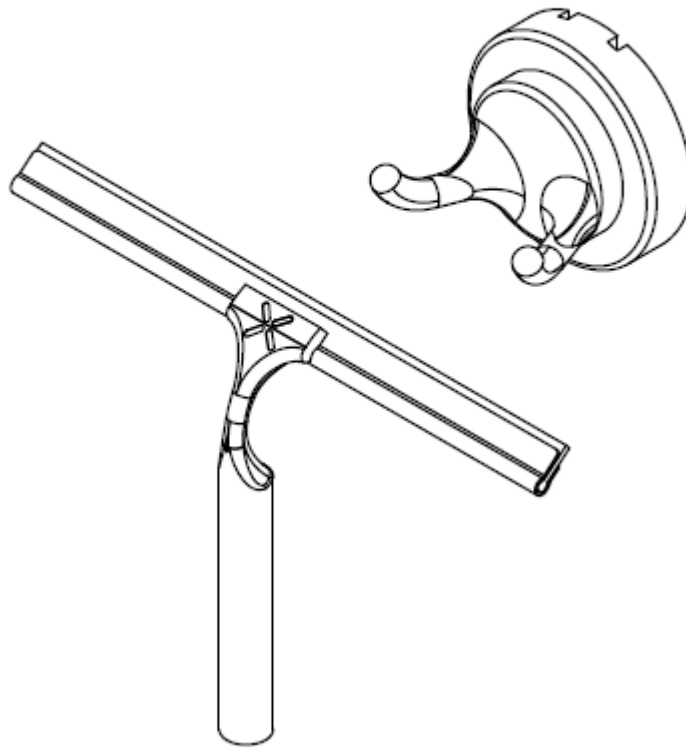

SHOWER CLEANING SQUEEGEE WITH BRACKET

Chrome Finish

SHSQUEEGCP

Stainless steel clamp (polished/black)

M2.5*8 screw

Zinc alloy handle (Chrome/)