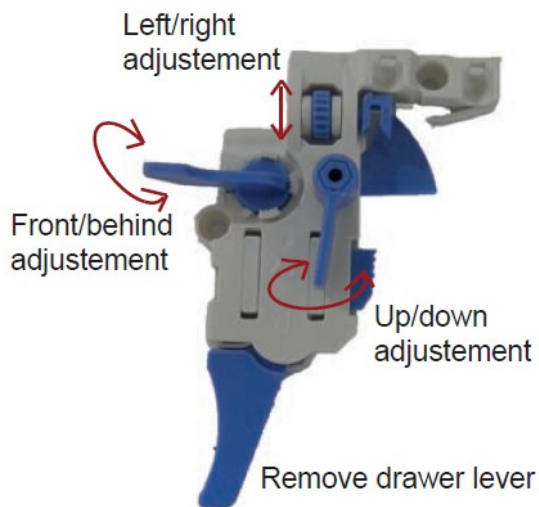

ARENA 600mm FURNITURE

Drawer adjustment

SPARE PARTS		
CODE No	Description	
RUNNERS_D26S27HR	Pair of Soft Close Drawer Runners Use with AN6000D, AN7000D and AN1000D under basin	
RUNNERS_D26S30HR	Pair of Soft Close Drawer Runners AN1000D under worktop	
WB63450050ZN	Wall brackets set for Arena Furniture