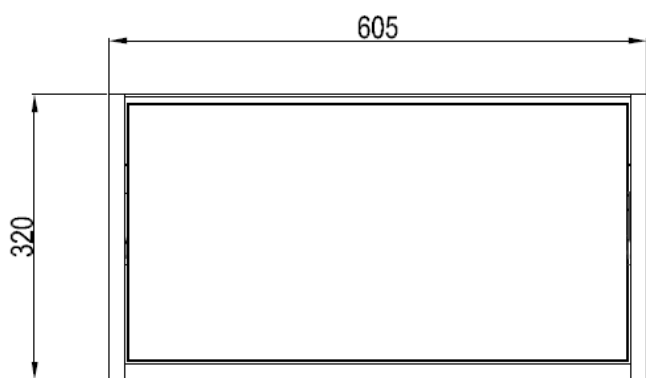

ARENA 600mm FURNITURE

TECHNICAL DATA		SPECIFICATION	
CODE No UNIT	AN6032DXX	Installation Information: The intended installation wall needs to be strong enough for the weight of the furniture and basin. Wall fixings for solid walls included.	
Required Basins	AN0611SCW - single tap hole with overflow AN0610SCW - no tap hole with overflow	Laminate finishes tested to ISO 22196 Measurement of antibacterial activity Graded Strong value of anit-bacterial effect A>3	
Recommended use:	Domestic, residential	Furniture Colours:	
Dimension Unit	w 605 x d 375 x h 320mm	Pure White Laminate	AN6032DPWG EN622 type 5
Dimension basin	w 650 x d 375/402 x h 35mm	Portland Grey Laminate	AN6032DPGM EN622 type 5
Installation:	Wall Hung	Steel Décor	AN6032DST EN622 type 5
Materials:	Carcass and drawer front 18mm Melamine faced board Drawer set 18mm Melmaine faced board	Modern Oak Décor	AN6032DMO EN622 type 5
Specification:	Full extension soft close drawers - 30kg weight capacity Anti-tip wall hangers 170Kg capacity	Handle Colour options:	
Weight:	22kg	IF_HANDLEC	Chrome
Fitting:	Wall hangers integrated into carcass Wall brackets supplied	IF_HANDLEBM	Matt Black
Required Fitting:	BSW0103WG Click Clack Basin waste with Ceramic Cover	IF_HANDLEF	Brushed Brass effect
Advised Fitting:	Space saving 50mm seal trap BTR0510W	IF_HANDLEV	Stainless Steel Effect
Option Accessories:	Handles - see right		
Warranty	10 years on furniture, lifetime on ceramic basin		