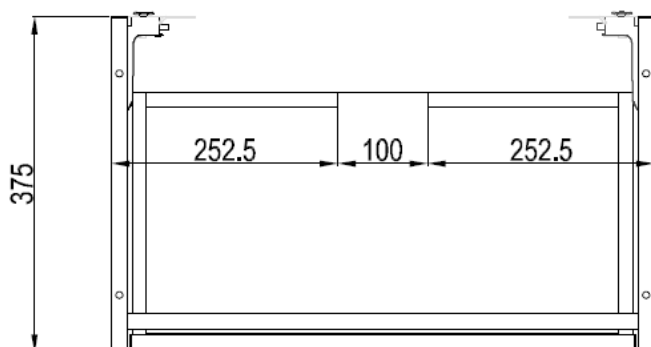

ARENA 600mm FURNITURE

TECHNICAL DATA		SPECIFICATION	
CODE No UNIT	AN6032DXX	Installation Information: The intended installation wall needs to be strong enough for the weight of the furniture and basin. Wall fixings for solid walls included.	
Required Basins	AN0611SCW - single tap hole with overflow AN0610SCW - no tap hole with overflow	Laminate finishes tested to ISO 22196 Measurement of antibacterial activity Graded Strong value of anit-bacterial effect A>3	
Recommended use:	Domestic, residential	Furniture Colours:	
Dimension Unit	w 605 x d 375 x h 320mm	Pure White Laminate	AN6032DPWG EN622 type 5
Dimension basin	w 650 x d 375/402 x h 35mm	Portland Grey Laminate	AN6032DPGM EN622 type 5
Installation:	Wall Hung	Steel Décor	AN6032DST EN622 type 5
Materials:	Carcass and drawer front 18mm Melamine faced board Drawer set 18mm Melmaine faced board	Modern Oak Décor	AN6032DMO EN622 type 5
Specification:	Full extension soft close drawers - 30kg weight capacity Anti-tip wall hangers 170Kg capacity	Handle Colour options:	
Weight:	22kg	IF_HANDLEC	Chrome
Fitting:	Wall hangers integrated into carcass Wall brackets supplied	IF_HANDLEBM	Matt Black
Required Fitting:	BSW0103WG Click Clack Basin waste with Ceramic Cover	IF_HANDLEF	Brushed Brass effect
Advised Fitting:	Space saving 50mm seal trap BTR0510W	IF_HANDLEV	Stainless Steel Effect
Option Accessories:	Handles - see right		
Warranty	10 years on furniture, lifetime on ceramic basin		