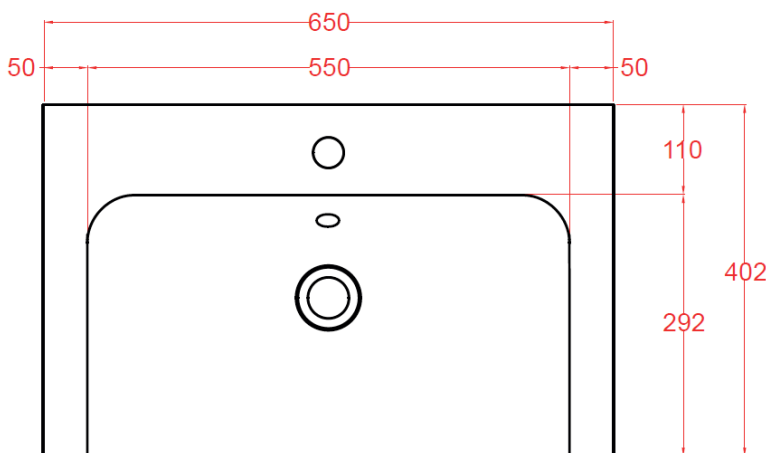

Measurements in millimetres mm

Information updated May 2019

Tel 0345 873 8840

crosswater[™]

ARENA 600mm Basin

TECHNICAL DATA

CODE No	AN0611SCW Single tap hole AN0610SCW No tap hole
Compatible with:	AN6000Dxx
Recommended use	Domestic, hotel, residential
Material	Fine Fire Clay
Standards	EN 14688 – CL 0 EN31
Required Fitting:	BSW0103WG Click Clack Basin waste with Ceramic Cover
Colour	White only
Specification	1 centre tap hole or no tap hole Over flow, including chrome overflow cover
Fixing	Wall Mounted/on furniture carcass
Weight	12kg
Warranty	15 years

SPECIFICATION

Furniture/Wall hung basin

EN 31/EN 14688 – CL 0

Dimensions w 650 x d 402 x h 35mm

Special feature: overflow channel glazed

Overflow Colour options:

MPROOVM	Matt Black
MPOOVF	Brushed Brass
MPOOVV	Stainless Steel Effect

Sizes detailed could have a variation of about +/-5 % due to the changes to material characteristics during the firing processes. Exact measurements for individual installations can only be taken from the finished ceramic

Measurements in millimetres mm
 Information updated August 2018
 Tel 0345 873 8840

Code	Description	Finish	C	L
			mm	mm
IF_HANDLEBM	INFINITY FURNITURE HANDLE	MATT BLACK	256	263
IF_HANDLEC	INFINITY FURNITURE HANDLE	CHROME	256	263