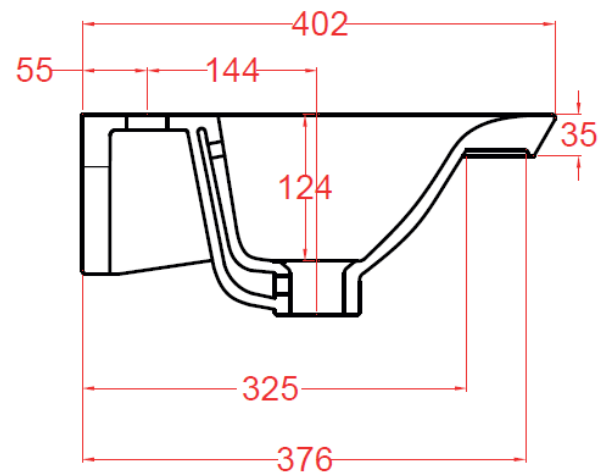

Measurements in millimetres mm

Information updated May 2019

Tel 0345 873 8840

crosswater[™]

ARENA 600mm Basin

TECHNICAL DATA

CODE No	AN0611SCW Single tap hole AN0610SCW No tap hole
Compatible with:	AN6000Dxx
Recommended use	Domestic, hotel, residential
Material	Fine Fire Clay
Standards	EN 14688 – CL 0 EN31
Required Fitting:	BSW0103WG Click Clack Basin waste with Ceramic Cover
Colour	White only
Specification	1 centre tap hole or no tap hole Over flow, including chrome overflow cover
Fixing	Wall Mounted/on furniture carcass
Weight	12kg
Warranty	15 years

SPECIFICATION

Furniture/Wall hung basin

EN 31/EN 14688 – CL 0

Dimensions w 650 x d 402 x h 35mm

Special feature: overflow channel glazed

Overflow Colour options:

MPROOVM	Matt Black
MPOOVF	Brushed Brass
MPOOVV	Stainless Steel Effect

Sizes detailed could have a variation of about +/-5 % due to the changes to material characteristics during the firing processes. Exact measurements for individual installations can only be taken from the finished ceramic

Measurements in millimetres mm
 Information updated August 2018
 Tel 0345 873 8840

Code	Description	Finish	C	L
			mm	mm
IF_HANDLEBM	INFINITY FURNITURE HANDLE	MATT BLACK	256	263
IF_HANDLEC	INFINITY FURNITURE HANDLE	CHROME	256	263