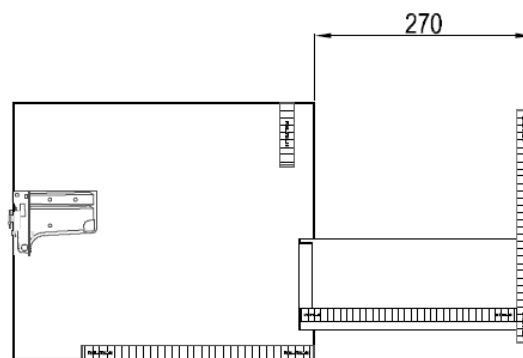

ARENA 600mm FURNITURE

TECHNICAL DATA		SPECIFICATION	
CODE No UNIT	AN6032DXX	Installation Information: The intended installation wall needs to be strong enough for the weight of the furniture and basin. Wall fixings for solid walls included.	
Required Basins	AN0611SCW - single tap hole with overflow AN0610SCW - no tap hole with overflow	Laminate finishes tested to ISO 22196 Measurement of antibacterial activity Graded Strong value of anit-bacterial effect A>3	
Recommended use:	Domestic, residential	Furniture Colours:	
Dimension Unit	w 605 x d 375 x h 320mm	Pure White Laminate	AN6032DPWG EN622 type 5
Dimension basin	w 650 x d 375/402 x h 35mm	Portland Grey Laminate	AN6032DPGM EN622 type 5
Installation:	Wall Hung	Steel Décor	AN6032DST EN622 type 5
Materials:	Carcass and drawer front 18mm Melamine faced board Drawer set 18mm Melmaine faced board	Modern Oak Décor	AN6032DMO EN622 type 5
Specification:	Full extension soft close drawers - 30kg weight capacity Anti-tip wall hangers 170Kg capacity	Handle Colour options:	
Weight:	22kg	IF_HANDLEC	Chrome
Fitting:	Wall hangers integrated into carcass Wall brackets supplied	IF_HANDLEBM	Matt Black
Required Fitting:	BSW0103WG Click Clack Basin waste with Ceramic Cover	IF_HANDLEF	Brushed Brass effect
Advised Fitting:	Space saving 50mm seal trap BTR0510W	IF_HANDLEV	Stainless Steel Effect
Option Accessories:	Handles - see right		
Warranty	10 years on furniture, lifetime on ceramic basin		

SPECIFICATION

Furniture/Wall hung basin

EN 31/EN 14688 – CL 0

Dimensions w 650 x d 402 x h 35mm

Special feature: overflow channel glazed

Overflow Colour options:

MPROOVM	Matt Black
MPOOVF	Brushed Brass
MPOOVV	Stainless Steel Effect