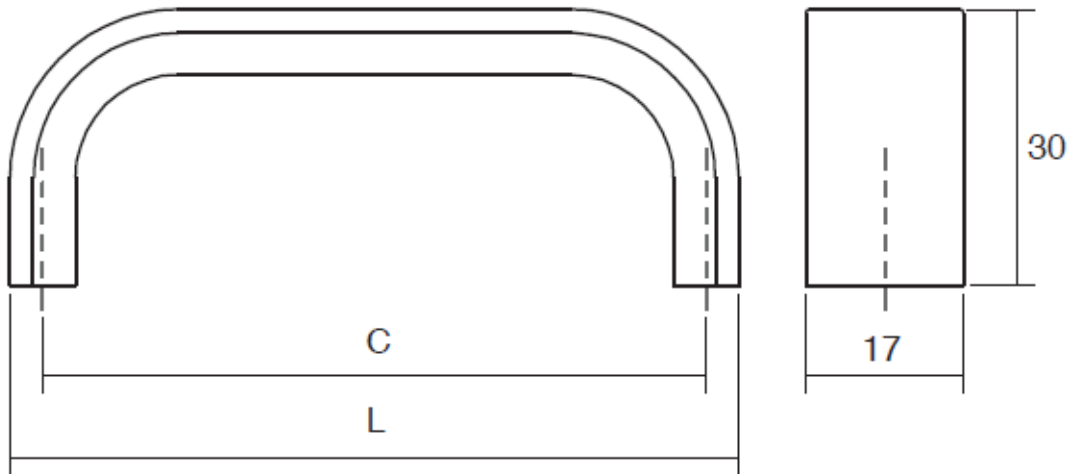

Measurements in millimetres mm
Information updated August 2018
Tel 0345 873 8840

Code	Description	Finish	C	L
			mm	mm
IF_HANDLEBM	INFINITY FURNITURE HANDLE	MATT BLACK	256	263
IF_HANDLEC	INFINITY FURNITURE HANDLE	CHROME	256	263

INFINITY FURNITURE HANDLE
CHROME IF_HANDLEC
MATT BLACK IF_HANDLEBM
Fixing Screws included