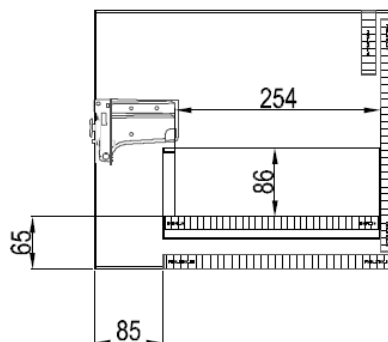

ARENA 600mm FURNITURE

TECHNICAL DATA		SPECIFICATION	
CODE No UNIT	AN6032DXX	Installation Information: The intended installation wall needs to be strong enough for the weight of the furniture and basin. Wall fixings for solid walls included.	
Required Basins	AN0611SCW - single tap hole with overflow AN0610SCW - no tap hole with overflow	Laminate finishes tested to ISO 22196 Measurement of antibacterial activity Graded Strong value of anit-bacterial effect A>3	
Recommended use:	Domestic, residential	Furniture Colours:	
Dimension Unit	w 605 x d 375 x h 320mm	Pure White Laminate	AN6032DPWG EN622 type 5
Dimension basin	w 650 x d 375/402 x h 35mm	Portland Grey Laminate	AN6032DPGM EN622 type 5
Installation:	Wall Hung	Steel Décor	AN6032DST EN622 type 5
Materials:	Carcass and drawer front 18mm Melamine faced board Drawer set 18mm Melmaine faced board	Modern Oak Décor	AN6032DMO EN622 type 5
Specification:	Full extension soft close drawers - 30kg weight capacity Anti-tip wall hangers 170Kg capacity	Handle Colour options:	
Weight:	22kg	IF_HANDLEC	Chrome
Fitting:	Wall hangers integrated into carcass Wall brackets supplied	IF_HANDLEBM	Matt Black
Required Fitting:	BSW0103WG Click Clack Basin waste with Ceramic Cover	IF_HANDLEF	Brushed Brass effect
Advised Fitting:	Space saving 50mm seal trap BTR0510W	IF_HANDLEV	Stainless Steel Effect
Option Accessories:	Handles - see right		
Warranty	10 years on furniture, lifetime on ceramic basin		