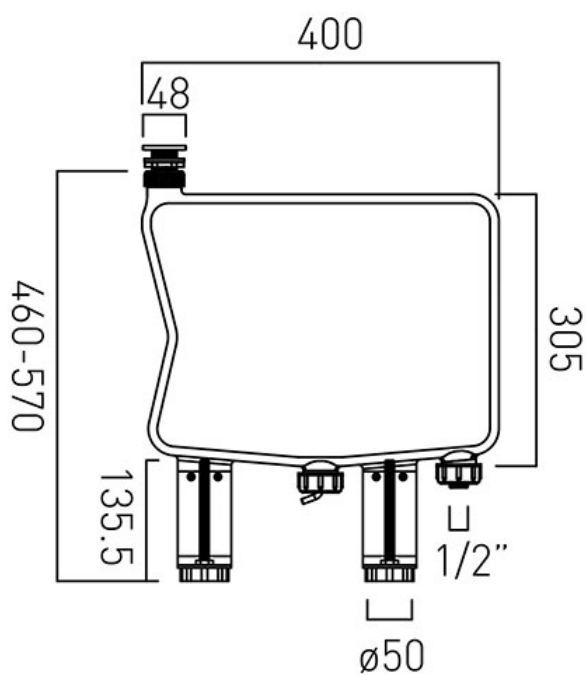

TECHNICAL DRAWING

COLLECTION: NOTION

PRODUCT CODE: NOT-CAPSULE-C/P

tel: 01934 744466
email: sales@vado.com
www.vado.com

where inspiration flows
taps | showering | accessories