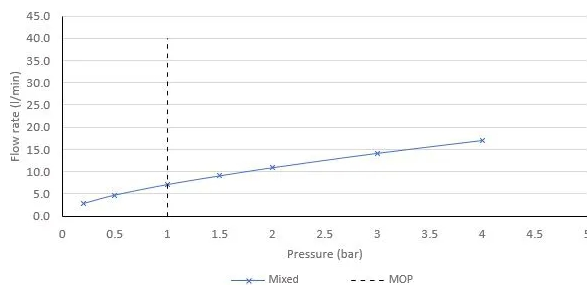

FINISH:

Chrome

FLOW REGULATOR:

FR-FLEXI/9-PLA

MINIMUM OPERATING PRESSURE:

1.0 bar MP

15 year guarantee

tel: 01934 744466
email: sales@vado.com
www.vado.com