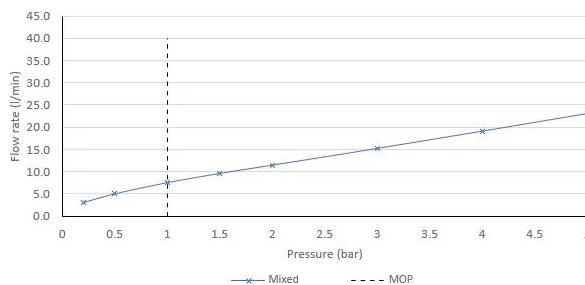

MINIMUM OPERATING PRESSURE:

1.0 bar MP

15 year guarantee

tel: 01934 744466
email: sales@vado.com
www.vado.com

where inspiration flows
taps | showering | accessories