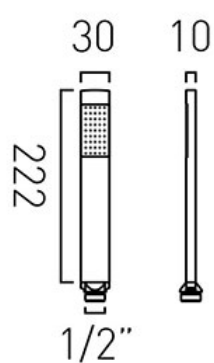

SPECIFICATION SHEET

COLLECTION: ZOO

PRODUCT CODE: ZOO-CAPSULE-C/P

DESCRIPTION:

Capsule
single function shower handset
deck mounted
with flexible hose
deck mount drill hole diameter 32mm
capsule concealed box to eliminate water ingress
height adjustment (480 - 570mm)
escutcheon bath deck thickness (1 - 35mm)
fits bath cavities of 50mm wide
can be fitted in corner of bath
minimum operating pressure 1.0 bar MP

SPECIFICATION SHEET

COLLECTION: NOTION

PRODUCT CODE: NOT-CAPSULE-C/P

DESCRIPTION:

Capsule
single function shower handset
deck mounted
with flexible hose
deck mount drill hole diameter 32mm
capsule concealed box to eliminate water ingress
height adjustment (480 - 570mm)
escutcheon bath deck thickness (1 - 35mm)
fits bath cavities of 50mm wide
can be fitted in corner of bath
minimum operating pressure 1.0 bar MP

where inspiration flows
taps | showering | accessories

TECHNICAL DRAWING

COLLECTION: NOTION

PRODUCT CODE: NOT-CAPSULE-C/P

tel: 01934 744466
email: sales@vado.com
www.vado.com

where inspiration flows
taps | showering | accessories