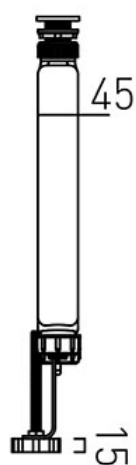

SPECIFICATION SHEET

COLLECTION: ZOO

PRODUCT CODE: ZOO-CAPSULE-C/P

DESCRIPTION:

Capsule
single function shower handset
deck mounted
with flexible hose
deck mount drill hole diameter 32mm
capsule concealed box to eliminate water ingress
height adjustment (480 - 570mm)
escutcheon bath deck thickness (1 - 35mm)
fits bath cavities of 50mm wide
can be fitted in corner of bath
minimum operating pressure 1.0 bar MP

SPECIFICATION SHEET

COLLECTION: NOTION

PRODUCT CODE: NOT-CAPSULE-C/P

DESCRIPTION:

Capsule
single function shower handset
deck mounted
with flexible hose
deck mount drill hole diameter 32mm
capsule concealed box to eliminate water ingress
height adjustment (480 - 570mm)
escutcheon bath deck thickness (1 - 35mm)
fits bath cavities of 50mm wide
can be fitted in corner of bath
minimum operating pressure 1.0 bar MP

FINISH:

Chrome

FLOW REGULATOR:

FR-FLEXI/9-PLA

MINIMUM OPERATING PRESSURE:

1.0 bar MP

15 year guarantee

tel: 01934 744466
email: sales@vado.com
www.vado.com

where inspiration flows
taps | showering | accessories

TECHNICAL DRAWING

COLLECTION: NOTION

PRODUCT CODE: NOT-CAPSULE-C/P

tel: 01934 744466
email: sales@vado.com
www.vado.com

where inspiration flows
taps | showering | accessories