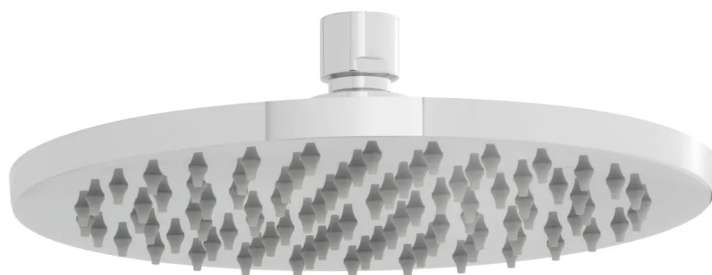

SPECIFICATION SHEET

COLLECTION: ATMOSPHERE

PRODUCT CODE: ATM-HEAD/RO/B-C/P

DESCRIPTION:

round air-injection shower head
easy clean
200mm (8") diameter
1/2" female inlet
minimum operating pressure 1.0 bar MP

FINISH:

Chrome

FLOW REGULATOR:

FR-SHOWER/9-C/P

MINIMUM OPERATING PRESSURE:

1.0 bar MP

tel: 01934 744466
email: sales@vado.com
www.vado.com

where inspiration flows
taps | showering | accessories

PRODUCT CODE: ATM-HEADRO/B/SA-C/P

DESCRIPTION:

round air-injection shower head
easy clean
wall mounted
with shower arm
200mm (8") diameter
minimum operating pressure 1.0 bar MP

FINISH:

Chrome

FLOW REGULATOR: