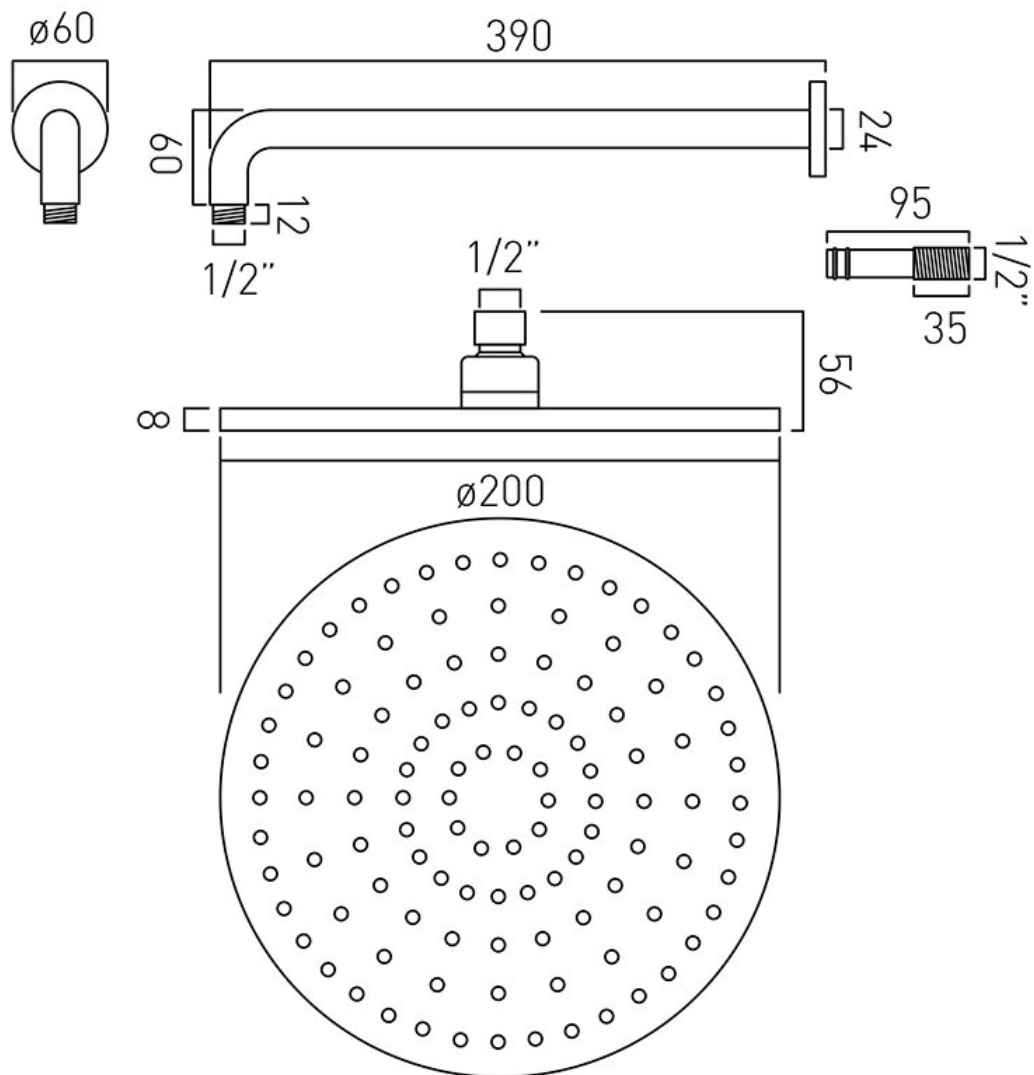

SPECIFICATION SHEET

COLLECTION: ATMOSPHERE

PRODUCT CODE: ATM-HEAD/RO/B-C/P

DESCRIPTION:

round air-injection shower head
easy clean
200mm (8") diameter
1/2" female inlet
minimum operating pressure 1.0 bar MP

FINISH:

Chrome

FLOW REGULATOR:

FR-SHOWER/9-C/P

MINIMUM OPERATING PRESSURE:

1.0 bar MP

tel: 01934 744466
email: sales@vado.com
www.vado.com

where inspiration flows
taps | showering | accessories

PRODUCT CODE: ATM-HEADRO/B/SA-C/P

DESCRIPTION:

round air-injection shower head
easy clean
wall mounted
with shower arm
200mm (8") diameter
minimum operating pressure 1.0 bar MP

FINISH:

Chrome

FLOW REGULATOR:

FR-SHOWER/9-C/P

MINIMUM OPERATING PRESSURE:

1.0 bar MP

tel: 01934 744466
email: sales@vado.com
www.vado.com

where inspiration flows
taps | showering | accessories

TECHNICAL DRAWING

COLLECTION: ATMOSPHERE

PRODUCT CODE: ATM-HEADRO/B/SA-C/P