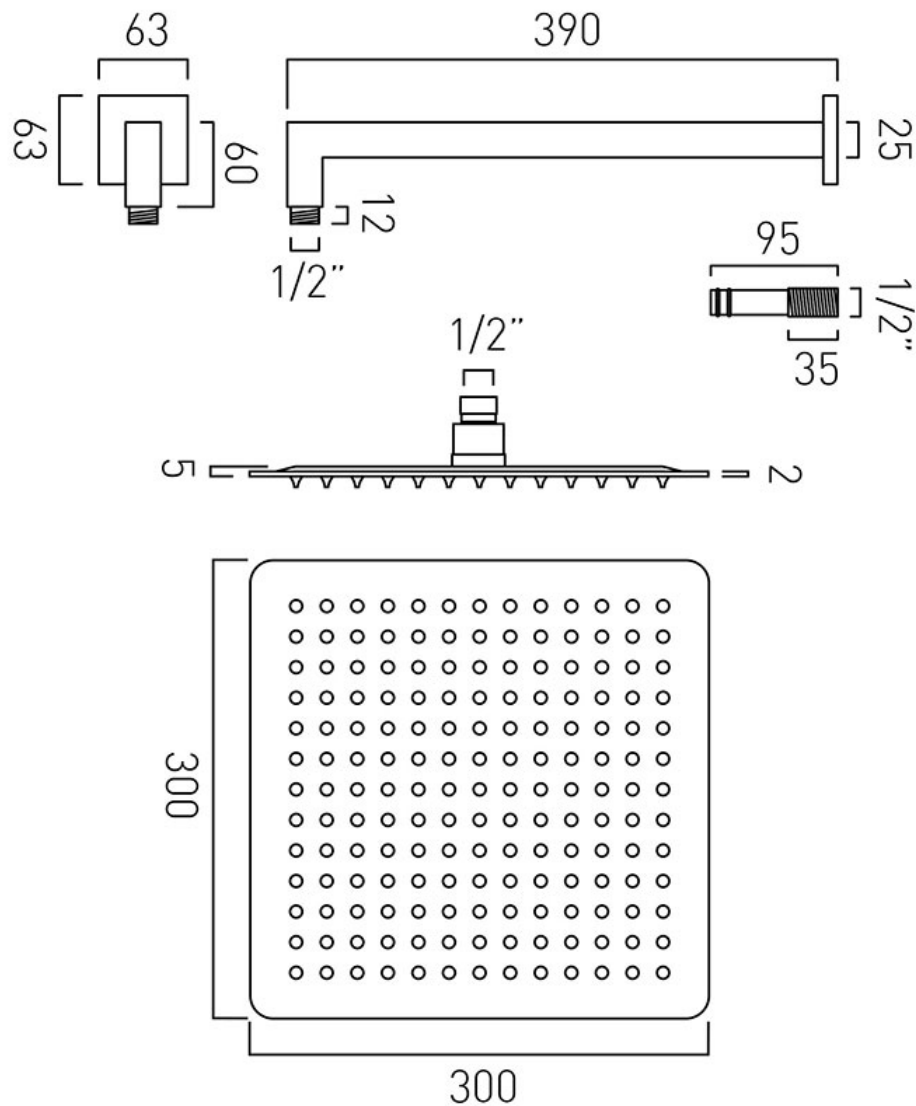

TECHNICAL DRAWING

COLLECTION: AQUABLADE

PRODUCT CODE: AQB-SQ/30/SA/A-C/P

tel: 01934 744466
email: sales@vado.com
www.vado.com

where inspiration flows
taps | showering | accessories