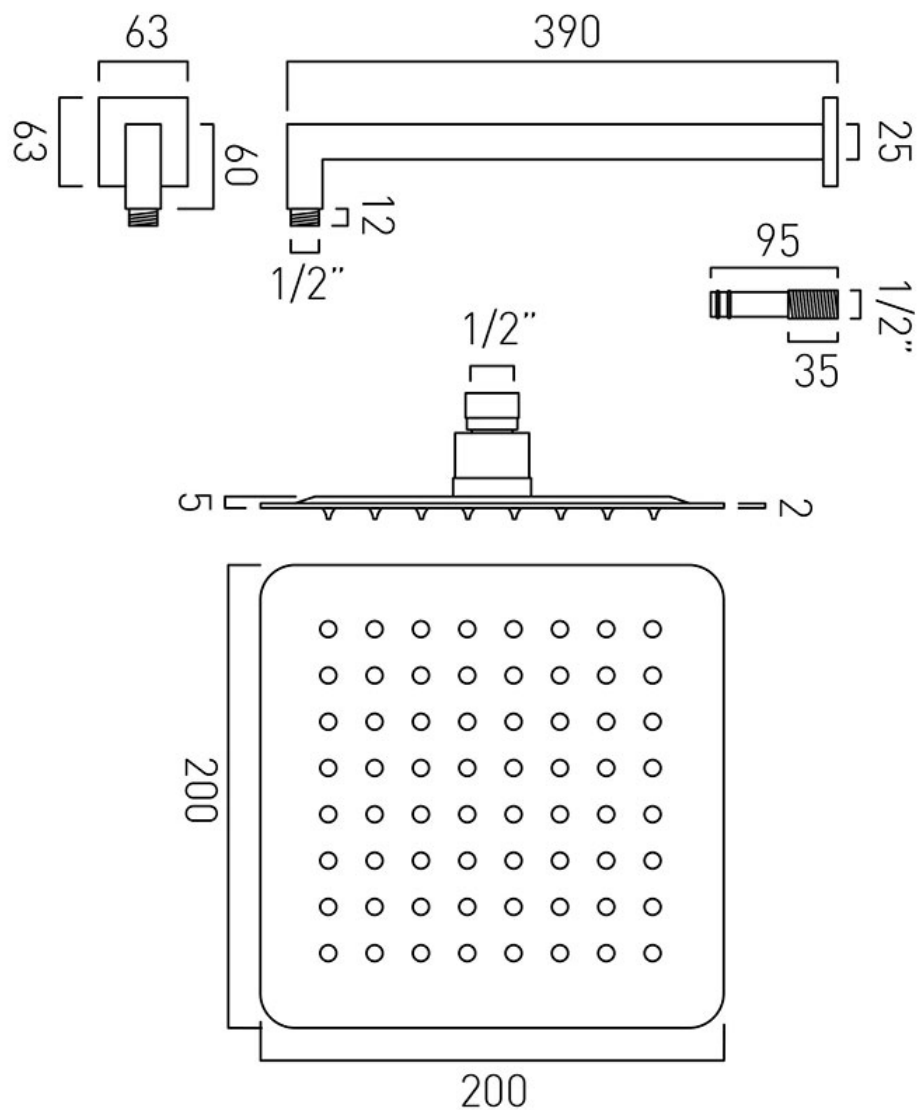

TECHNICAL DRAWING

COLLECTION: AQUABLADE

PRODUCT CODE: AQB-SQ/20/SA/A-C/P

tel: 01934 744466
email: sales@vado.com
www.vado.com

where inspiration flows
taps | showering | accessories