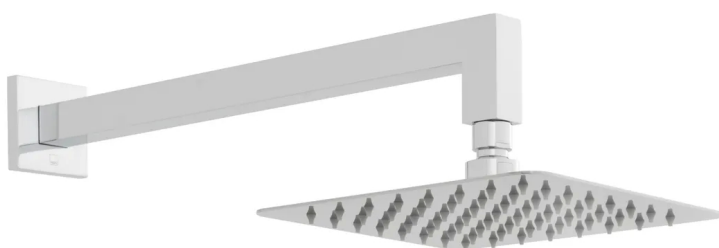

## DESCRIPTION:

Aquablade  
square slimline single function shower head  
easy clean  
1/2" female inlet

200mm (8")  
minimum operating pressure 0.2 bar LP

## FLOW REGULATOR:

FR-SHOWER/9-C/P

# SPECIFICATION SHEET

**COLLECTION:** AQUABLADE

**PRODUCT CODE:** AQB-SQ/20/SA/A-C/P

**DESCRIPTION:**

Aquablade  
square slimline single function shower head  
with shower arm  
easy clean  
wall mounted

200mm (8")  
minimum operating pressure 0.2 bar LP