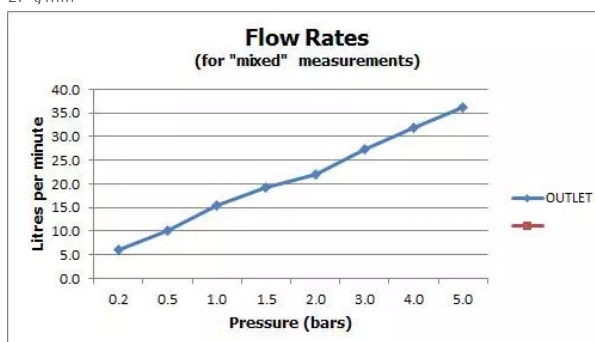

FLOW RATE AT 3.0 BAR FLOW PRESSURE:

27 l/min

tel: 01934 744466
email: sales@vado.com
www.vado.com

where inspiration flows
taps | showering | accessories