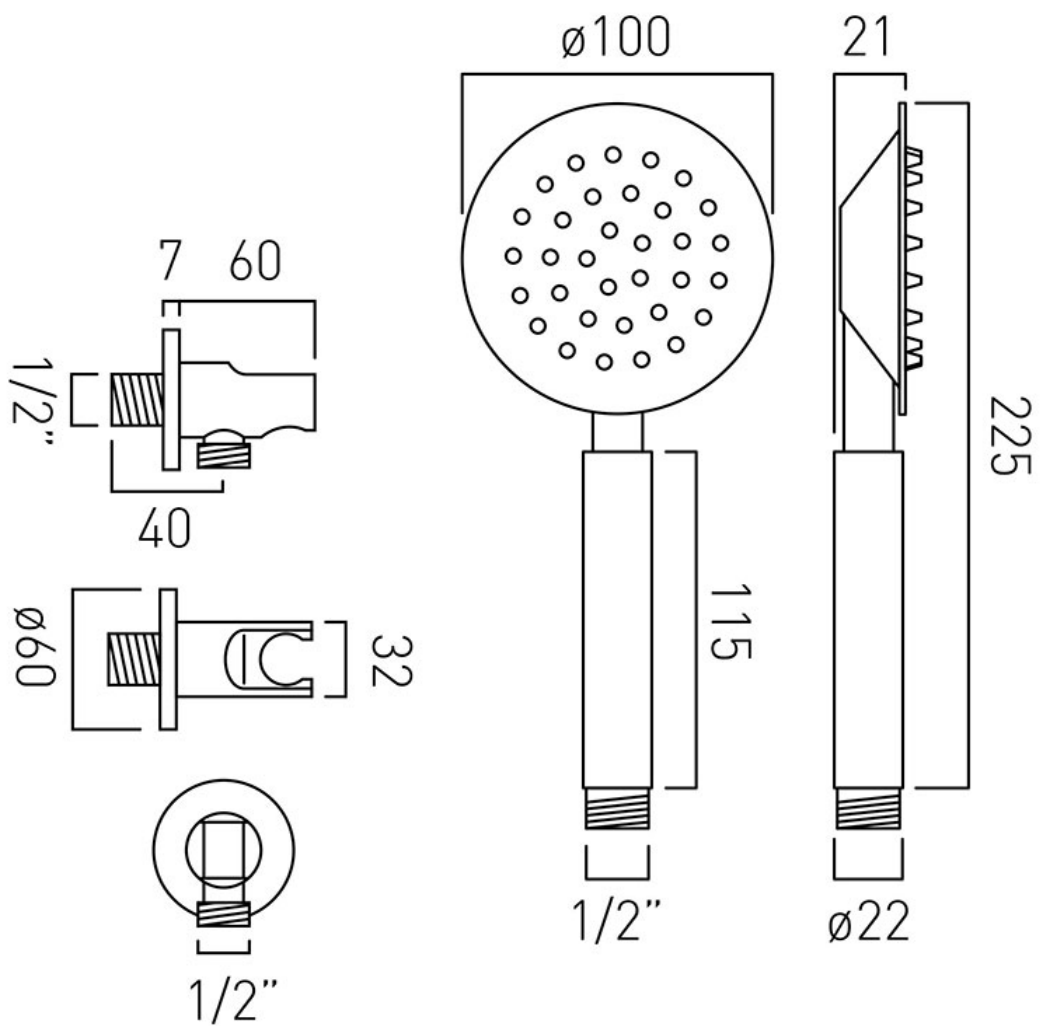

SPECIFICATION SHEET

COLLECTION: AQUABLADE

PRODUCT CODE: AQB-SFMKW0/RO-C/P

DESCRIPTION:

Aquablade
round single function mini shower kit
rub-clean
wall mounted
with 150cm hose
and bracket with integrated outlet
1/2" inlet
minimum operating pressure 1.0 bar MP

FINISH:

Chrome

FLOW REGULATOR:

9l/m flow regulator fitted as standard

MINIMUM OPERATING PRESSURE:

1.0 bar MP

tel: 01934 744466
email: sales@vado.com
www.vado.com

where inspiration flows
taps | showering | accessories

TECHNICAL DRAWING

COLLECTION: AQUABLADE

PRODUCT CODE: AQB-SFMKW0/RO-C/P

tel: 01934 744466
email: sales@vado.com
www.vado.com

where inspiration flows
taps | showering | accessories