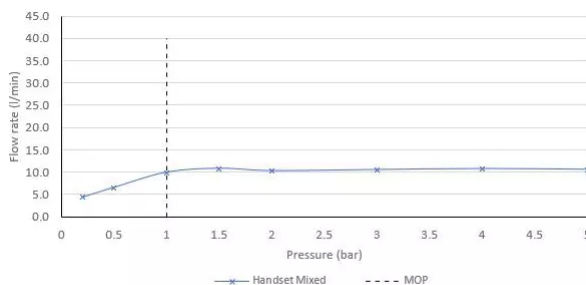

SPECIFICATION SHEET

COLLECTION: AQUABLADE

PRODUCT CODE: AQB-SFMKW0/RO-C/P

DESCRIPTION:

Aquablade
round single function mini shower kit
rub-clean
wall mounted
with 150cm hose
and bracket with integrated outlet
1/2" inlet
minimum operating pressure 1.0 bar MP

FINISH:

Chrome

FLOW REGULATOR:

9l/m flow regulator fitted as standard

MINIMUM OPERATING PRESSURE:

1.0 bar MP

tel: 01934 744466
email: sales@vado.com
www.vado.com

where inspiration flows
taps | showering | accessories