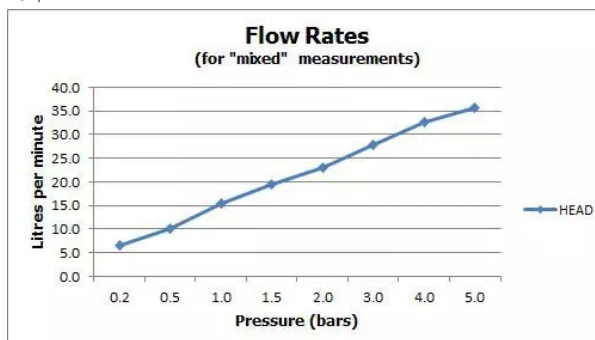

SPECIFICATION SHEET

COLLECTION: AQUABLADE

PRODUCT CODE: AQB-OV/30-C/P

DESCRIPTION:

Aquablade
oval slimline single function shower head
easy clean
200mm x 300mm (8" x 12")
1/2" female inlet
minimum operating pressure 1.0 bar MP

FINISH:

Chrome

FLOW REGULATOR:

FR-SHOWER/9-C/P

MINIMUM OPERATING PRESSURE:

1.0 bar MP

FLOW RATE AT 3.0 BAR FLOW PRESSURE:

28 l/min

where inspiration flows
taps | showering | accessories

SPECIFICATION SHEET

COLLECTION: AQUABLADE

PRODUCT CODE: AQB-OV/30/SA-C/P

DESCRIPTION:

Aquablade
oval slimline single function shower head
with shower arm
easy clean
wall mounted
200mm x 300mm (8" x 12")
minimum operating pressure 1.0 bar MP