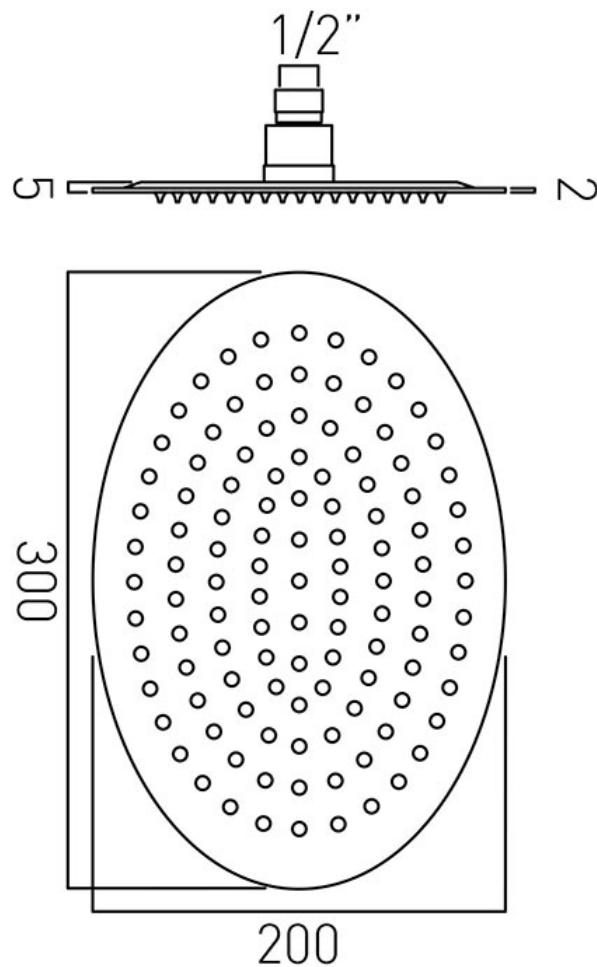

TECHNICAL DRAWING

COLLECTION: AQUABLADE

PRODUCT CODE: AQB-OV/30-C/P

tel: 01934 744466
email: sales@vado.com
www.vado.com

where inspiration flows
taps | showering | accessories