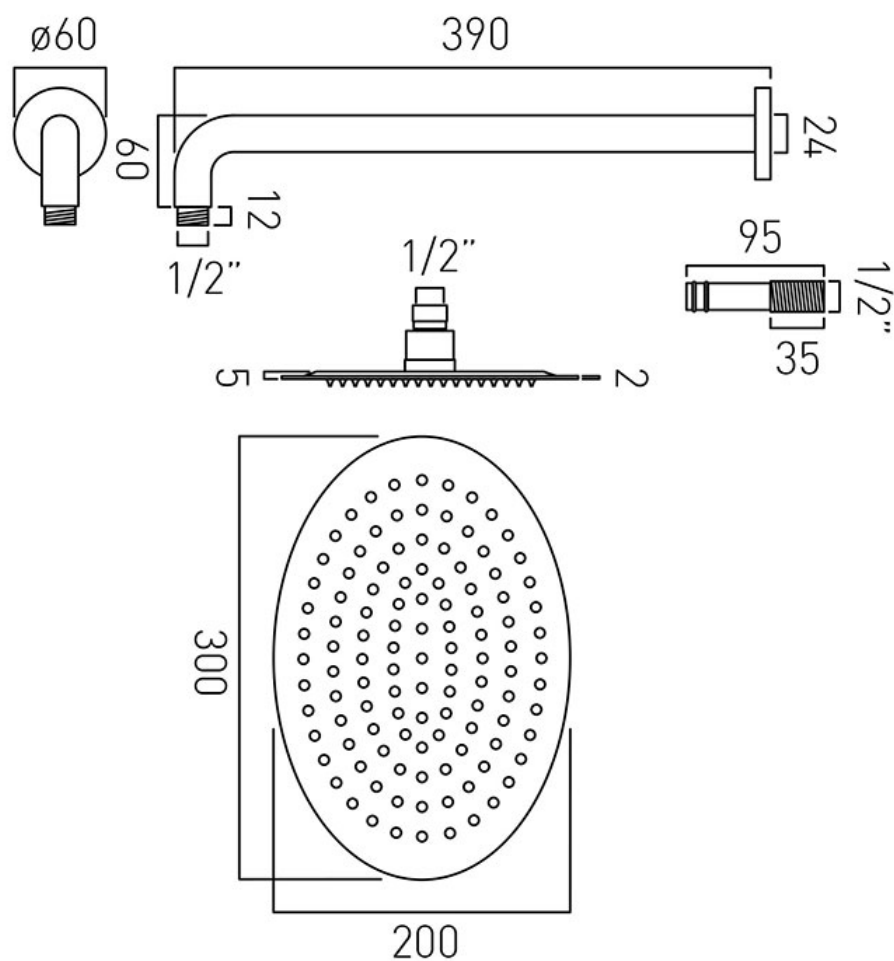

SPECIFICATION SHEET

COLLECTION: AQUABLADE

PRODUCT CODE: AQB-OV/30-C/P

DESCRIPTION:

Aquablade
oval slimline single function shower head
easy clean
200mm x 300mm (8" x 12")
1/2" female inlet
minimum operating pressure 1.0 bar MP

where inspiration flows
taps | showering | accessories

SPECIFICATION SHEET

COLLECTION: AQUABLADE

PRODUCT CODE: AQB-OV/30/SA-C/P

DESCRIPTION:

Aquablade
oval slimline single function shower head
with shower arm
easy clean
wall mounted
200mm x 300mm (8" x 12")
minimum operating pressure 1.0 bar MP

FINISH:

Chrome

FLOW REGULATOR:

FR-SHOWER/9-C/P

MINIMUM OPERATING PRESSURE:

(8") 0.2 bar LP (12") 1.0 bar MP

tel: 01934 744466
email: sales@vado.com
www.vado.com

where inspiration flows
taps | showering | accessories

TECHNICAL DRAWING

COLLECTION: AQUABLADE

PRODUCT CODE: AQB-OV/30/SA-C/P

tel: 01934 744466
email: sales@vado.com
www.vado.com

where inspiration flows
taps | showering | accessories