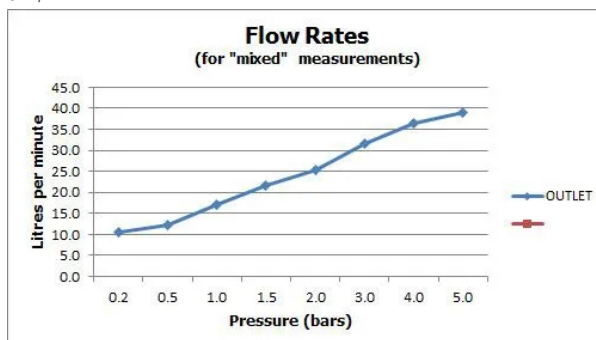

SPECIFICATION SHEET

COLLECTION: AQUABLADE

PRODUCT CODE: AQB-RO/40-C/P

DESCRIPTION:

Aquablade
round slimline single function shower head
easy clean
1/2" female inlet

400mm (16") diameter
minimum operating pressure 1.0 bar MP

FINISH:

Chrome

FLOW REGULATOR:

FR-SHOWER/9-C/P

MINIMUM OPERATING PRESSURE:

1.0 bar MP

FLOW RATE AT 3.0 BAR FLOW PRESSURE:

32 l/min