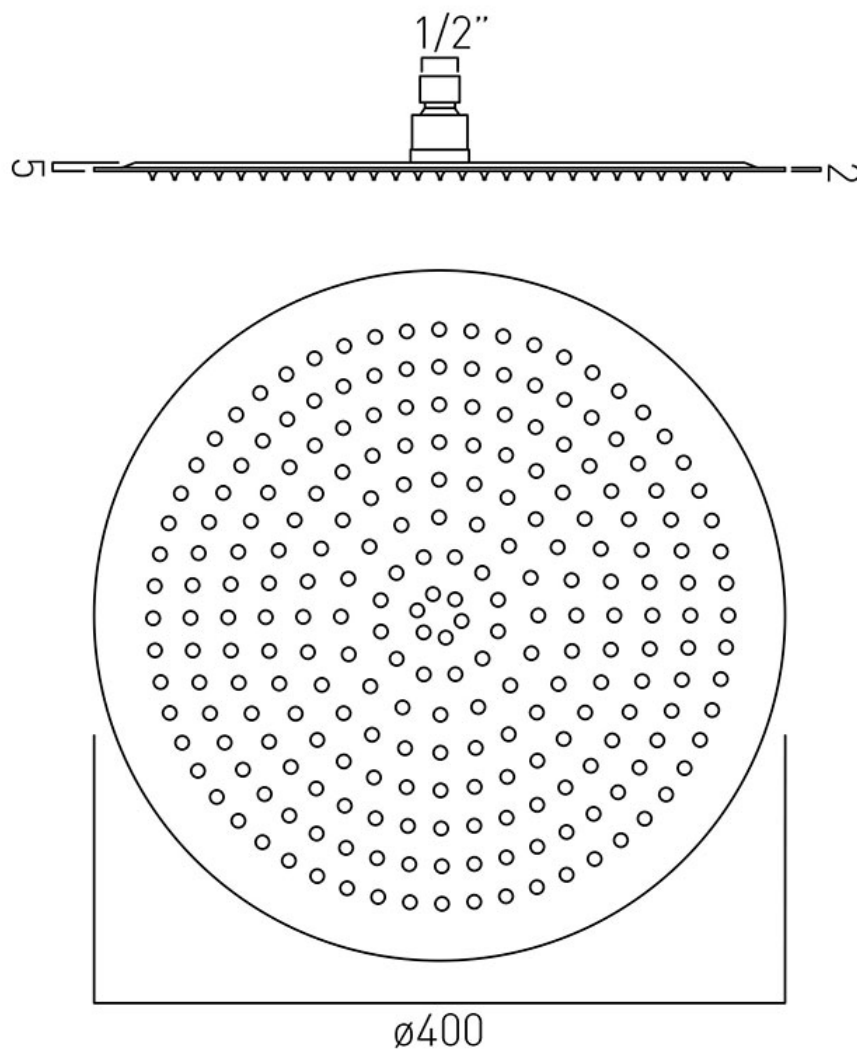

SPECIFICATION SHEET

COLLECTION: AQUABLADE

PRODUCT CODE: AQB-RO/40-C/P

DESCRIPTION:

Aquablade
round slimline single function shower head
easy clean
1/2" female inlet

400mm (16") diameter
minimum operating pressure 1.0 bar MP

FINISH:

Chrome

FLOW REGULATOR:

FR-SHOWER/9-C/P

MINIMUM OPERATING PRESSURE:

1.0 bar MP

FLOW RATE AT 3.0 BAR FLOW PRESSURE:

32 l/min

tel: 01934 744466
email: sales@vado.com
www.vado.com

where inspiration flows
taps | showering | accessories

TECHNICAL DRAWING

COLLECTION: AQUABLADE

PRODUCT CODE: AQB-R0/40-C/P

tel: 01934 744466
email: sales@vado.com
www.vado.com