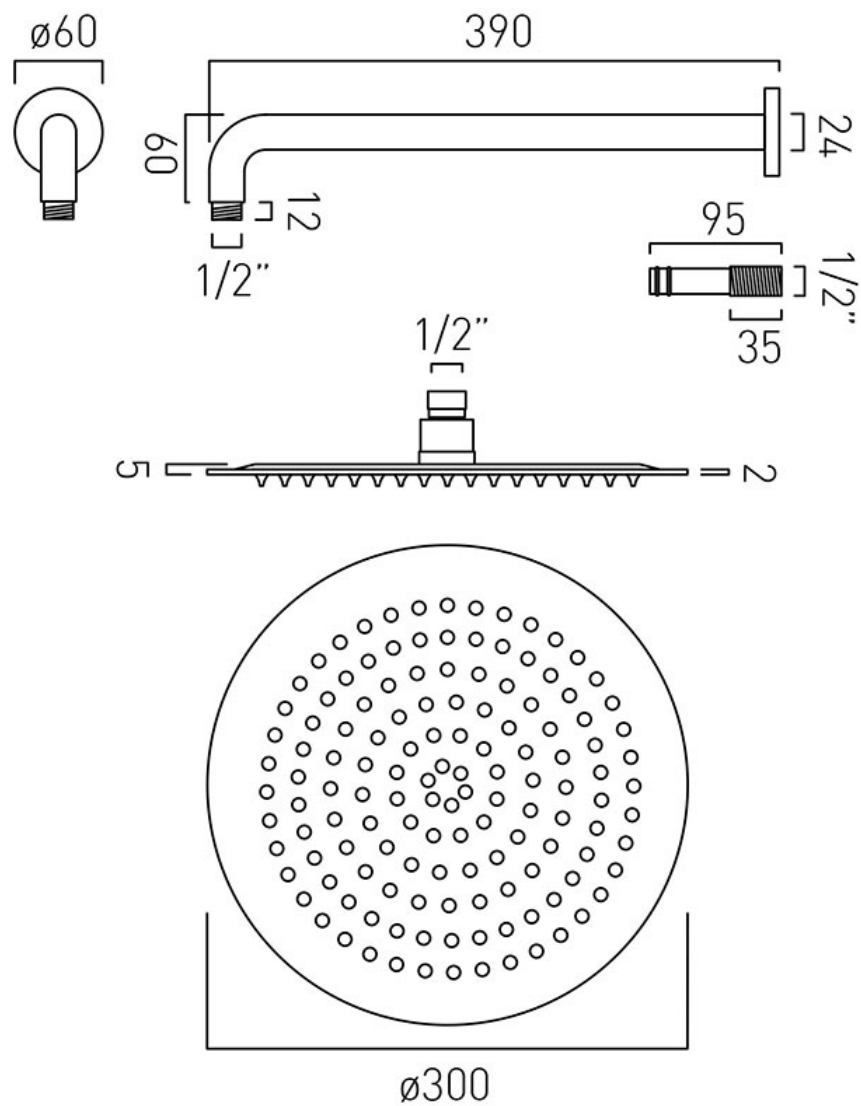

TECHNICAL DRAWING

COLLECTION: AQUABLADE

PRODUCT CODE: AQB-RO/30/SA-C/P

tel: 01934 744466
email: sales@vado.com
www.vado.com

where inspiration flows
taps | showering | accessories