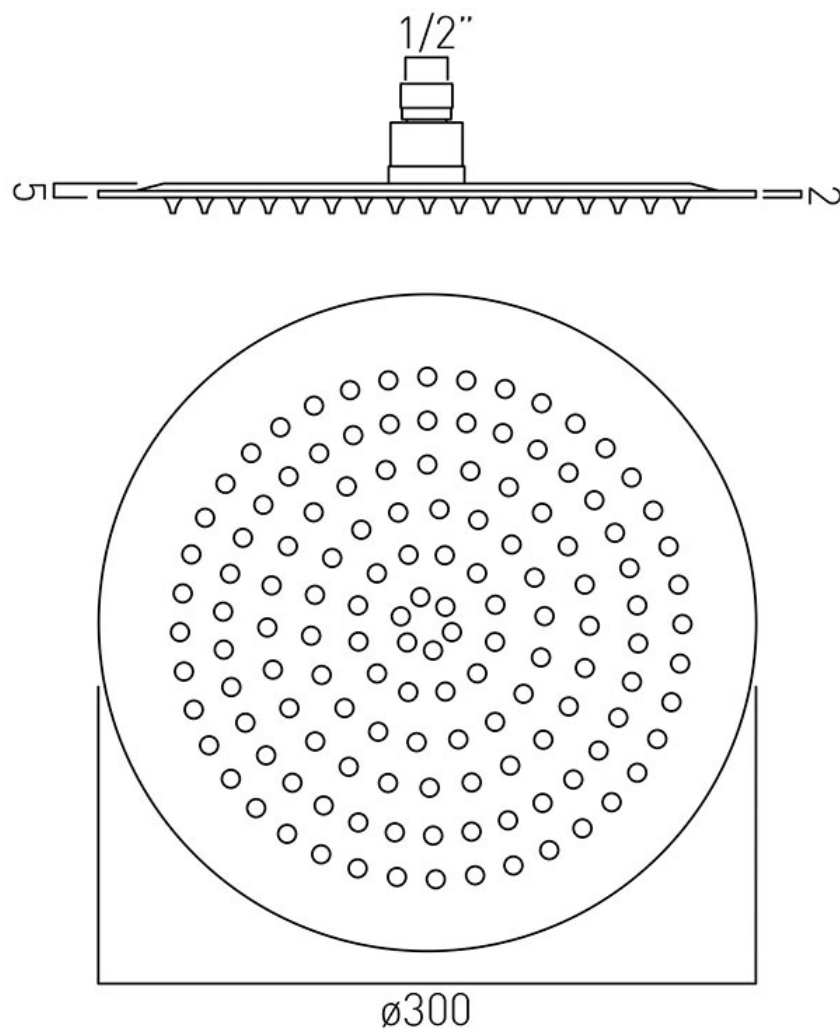

TECHNICAL DRAWING

COLLECTION: AQUABLADE

PRODUCT CODE: AQB-R0/30-C/P

tel: 01934 744466
email: sales@vado.com
www.vado.com

where inspiration flows
taps | showering | accessories