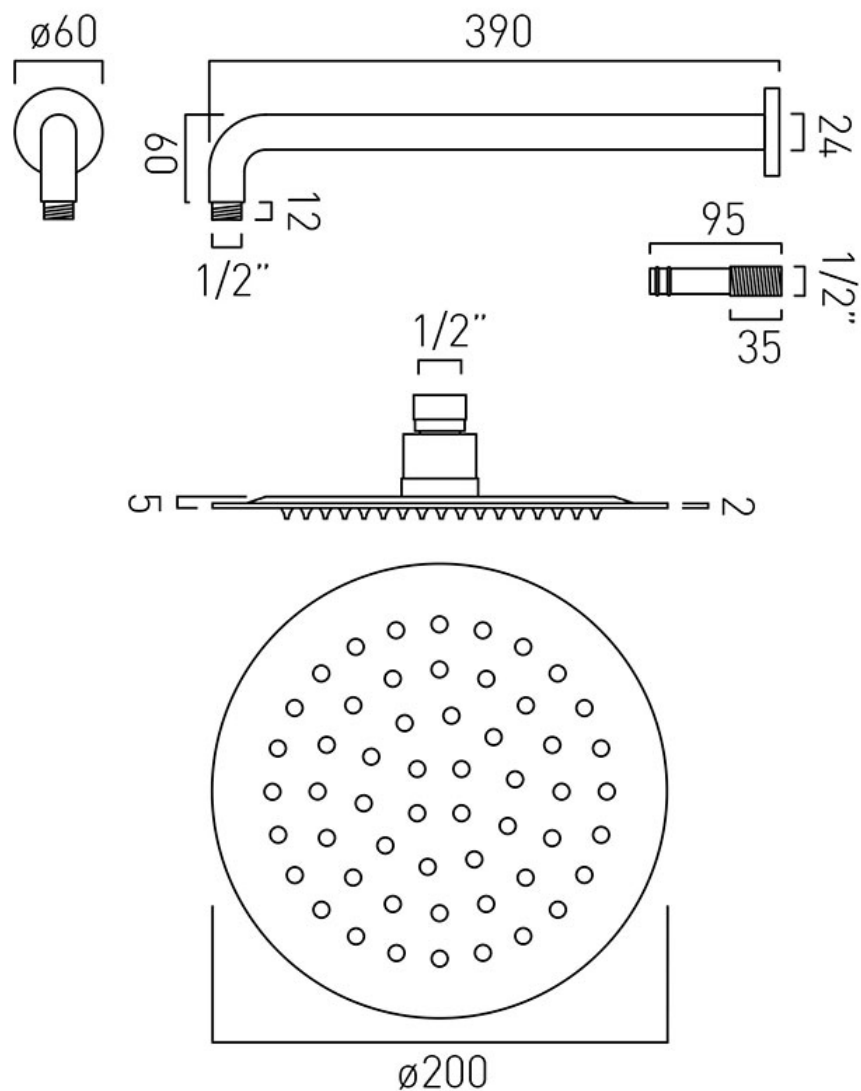

TECHNICAL DRAWING

COLLECTION: AQUABLADE

PRODUCT CODE: AQB-RO/20/SA-C/P

tel: 01934 744466
email: sales@vado.com
www.vado.com

where inspiration flows
taps | showering | accessories