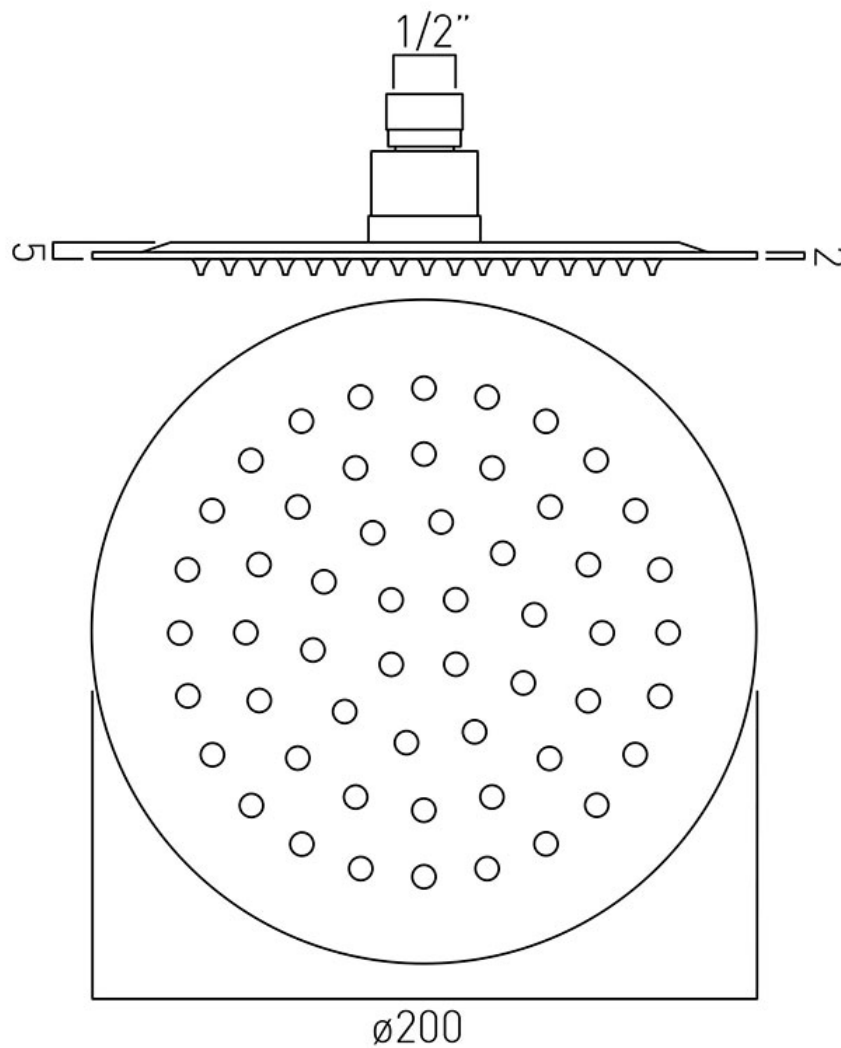

TECHNICAL DRAWING

COLLECTION: AQUABLADE

PRODUCT CODE: AQB-RO/20-C/P

tel: 01934 744466
email: sales@vado.com
www.vado.com

where inspiration flows
taps | showering | accessories