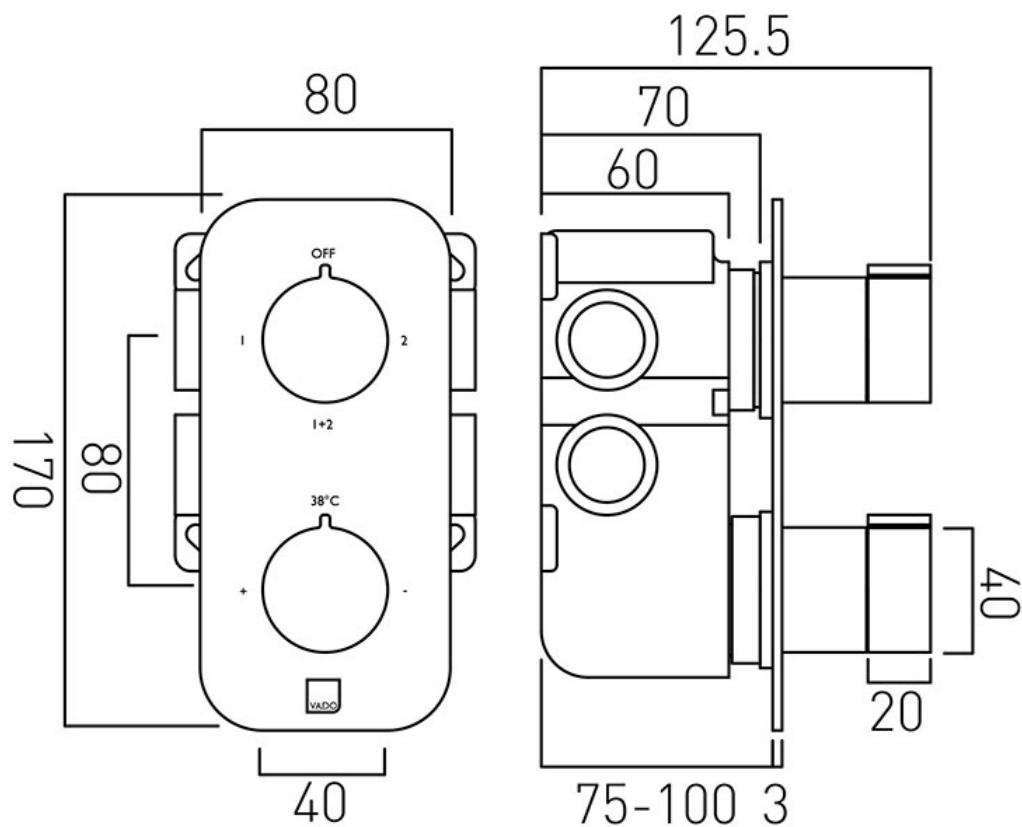

diverter cartridge FL-802-33/2MX

2 x 3/4" female inlets

2 x 3/4" female outlets

includes 3/4" - 1/2" adaptors

supplied with mortar/tile guard

min-max wall mount 75-100mm

optimum installation depth 87mm

minimum operating pressure 0.2 bar LP (shower) / 1.0

bar MP (bath)

FINISH:

Chrome

FLOW REGULATOR:

N

MINIMUM OPERATING PRESSURE:

0.2 bar LP (shower) 1.0 bar MP (bath)

tel: 01934 744466

email: sales@vado.com

www.vado.com

where inspiration flows

taps | showering | accessories

TECHNICAL DRAWING

COLLECTION: ALTITUDE

PRODUCT CODE: TAB-148/2-ALT-C/P

tel: 01934 744466
email: sales@vado.com
www.vado.com

where inspiration flows
taps | showering | accessories

SPECIFICATION SHEET

COLLECTION: ALTITUDE

PRODUCT CODE: TAB-148/2-H-ALT-C/P

DESCRIPTION:

Tablet Altitude horizontal concealed 2 outlet 2 handle
thermostatic shower valve with all-flow function
wall mounted
thermostatic cartridge V-001C-PLA
diverter cartridge FL-802-33/2MX
2 x 3/4" female inlets
2 x 3/4" female outlets
includes 3/4" - 1/2" adaptors
supplied with mortar/tile guard
min-max wall mount 75-100mm
optimum installation depth 87mm
minimum operating pressure 0.2 bar LP (shower) / 1.0
bar MP (bath)