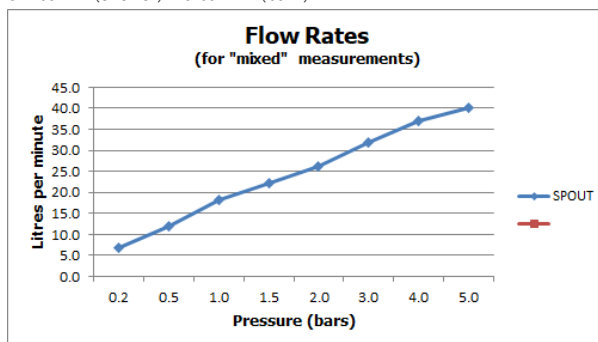

bar MP (bath)

FINISH:

Chrome

FLOW REGULATOR:

N

MINIMUM OPERATING PRESSURE:

0.2 bar LP (shower) 1.0 bar MP (bath)

tel: 01934 744466