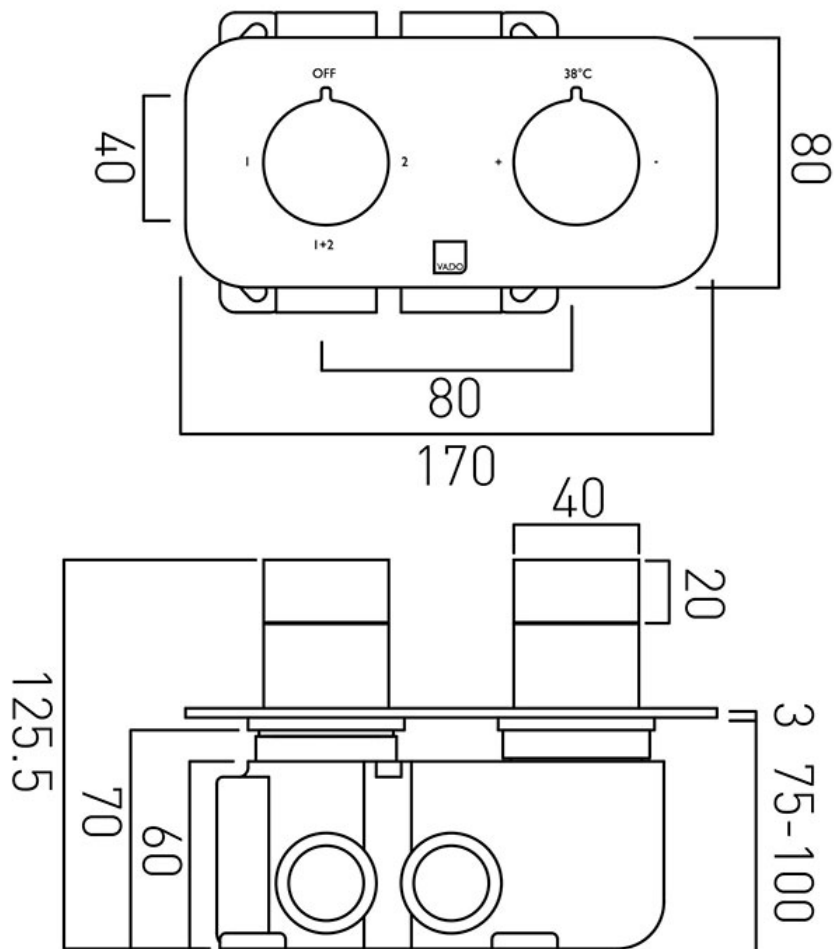

diverter cartridge FL-802-33/2MX

2 x 3/4" female inlets

2 x 3/4" female outlets

includes 3/4" - 1/2" adaptors

supplied with mortar/tile guard

min-max wall mount 75-100mm

optimum installation depth 87mm

minimum operating pressure 0.2 bar LP (shower) / 1.0

where inspiration flows
taps | showering | accessories

SPECIFICATION SHEET

COLLECTION: ALTITUDE

PRODUCT CODE: TAB-148/2-H-ALT-C/P

DESCRIPTION:

Tablet Altitude horizontal concealed 2 outlet 2 handle
thermostatic shower valve with all-flow function
wall mounted
thermostatic cartridge V-001C-PLA
diverter cartridge FL-802-33/2MX
2 x 3/4" female inlets
2 x 3/4" female outlets
includes 3/4" - 1/2" adaptors
supplied with mortar/tile guard
min-max wall mount 75-100mm
optimum installation depth 87mm
minimum operating pressure 0.2 bar LP (shower) / 1.0
bar MP (bath)

FINISH:

Chrome

FLOW REGULATOR:

N

MINIMUM OPERATING PRESSURE:

0.2 bar LP (shower) 1.0 bar MP (bath)

tel: 01934 744466
email: sales@vado.com
www.vado.com

where inspiration flows
taps | showering | accessories

TECHNICAL DRAWING

COLLECTION: ALTITUDE

PRODUCT CODE: TAB-148/2-H-ALT-C/P

tel: 01934 744466
email: sales@vado.com
www.vado.com

where inspiration flows
taps | showering | accessories