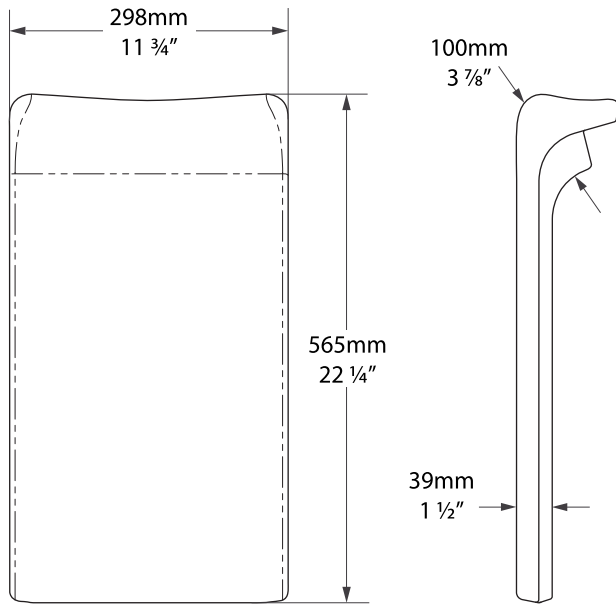

No abrasives cleaners, use neutral soap and water only

Do not exceed 50°C/122°F

Do not leave submerged over night

Back Rests

Fitting instructions
Notice d'installation
Instrucciones de montaje
Montageanleitung
Istruzioni di montaggio
Montagehandleiding
Instrukcja montażu
Указания по креплению

BR-SIT-XX

BR-SIT-XX Shown with ios Bathtub (IOS-N-XX)

BR-BAR-XX

BR-SIT-XX Shown with Edge Bathtub (EDG-N-XX)

BR-BAR-XX Shown with Barcelona Bathtub (BAR-N-XX)