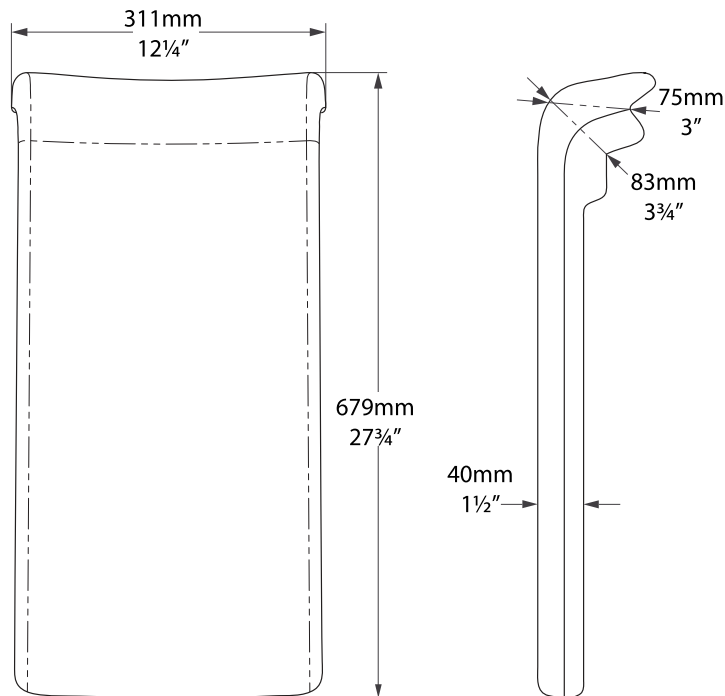

No abrasives cleaners, use neutral soap and water only

Do not exceed 50°C/122°F

Do not leave submerged over night

Back Rests

Fitting instructions
Notice d'installation
Instrucciones de montaje
Montageanleitung
Istruzioni di montaggio
Montagehandleiding
Instrukcja montażu
Указания по креплению

BR-SIT-XX

BR-SIT-XX Shown with ios Bathtub (IOS-N-XX)

BR-BAR-XX

BR-SIT-XX Shown with Edge Bathtub (EDG-N-XX)

BR-BAR-XX Shown with Barcelona Bathtub (BAR-N-XX)