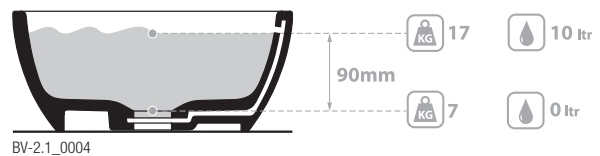

# Barcelona 55 VB-BAR-55-IO / VB-BAR55M-SM-IO

Top view

Side view

Front view

Section AA

Features an internal overflow  
Integrierter Überlauf  
Dispose d'un trop-plein interne  
Incluye el rebosadero integrado  
Caratterizzato da un troppopieno interno

**Qc** rich in Volcanic Limestone™

BV-2.1\_0004

Recommended wastes: K-22-xx / K-24-xx / K-25-xx / K-122-xx

\*All measurements subject to +/-5% tolerance

**UPC** Massachusetts Code: Approved  
cUPC listing by IAPMO: File No. 6970