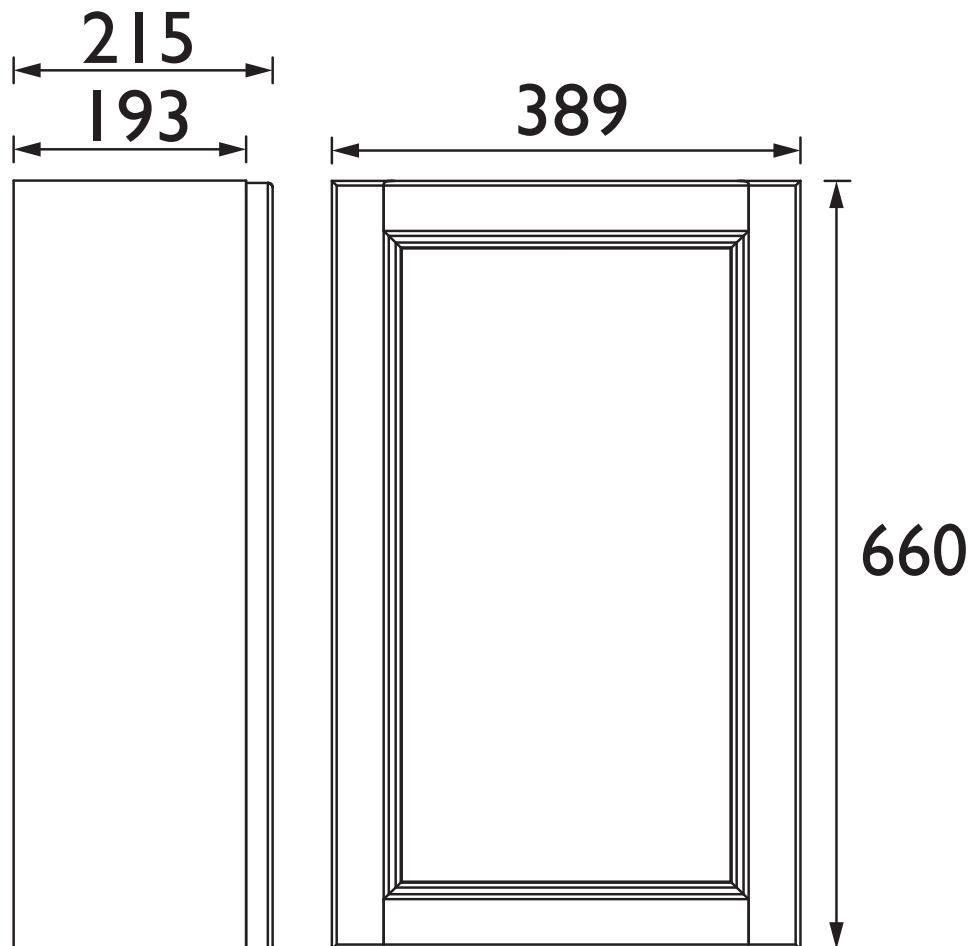

KCH40WH

CAVERSHAM Furniture Range

Caversham 400mm Wall Hung Cloakroom Unit
- Chantilly

Specification

Main Construction Material:	MFC and MDF
Finish:	Chantilly
Weight (kg):	10.69
Height (mm):	660
Width (mm):	389
Depth (mm):	215
Assembly Required:	No
What's Included?:	1 x Cloakroom Unit (with brackets pre-fitted) 1 x Fitting Instructions 2 x Wall Plates 2 x Door Hinges 4 x Shelf Supports 4 x Foot Pads 1 x Screw and Cap Pack

- PLYW071 - Cloakroom Basin ITH
- TDACCT04 - Dartmouth Tall BAS Chrome

This Product Also Needs:

- Handles

Variant SKUs:

- KGR40WH - Graphite
- KMB40WH - Maritime Blue

Dimensions (measurements in mm)

TECHNICAL DATA SHEET