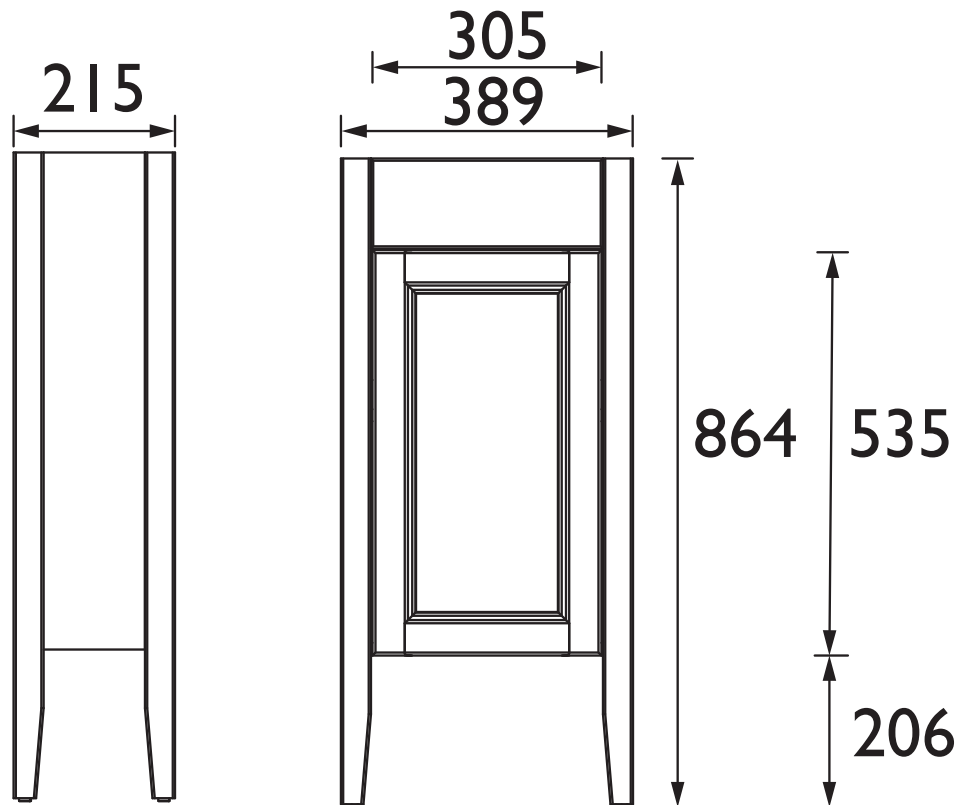

KCH4034

CAVERSHAM Furniture Range

Caversham 400mm Freestanding Cloakroom Unit - Chantilly

Specification

Main Construction Material:	MFC and MDF
Finish:	Chantilly
Weight (kg):	14.08
Height (mm):	864
Width (mm):	389
Depth (mm):	215
Assembly Required:	No
What's Included?:	1 x Cloakroom Unit 1 x Fitting Instructions 2 x Angled Brackets 2 x Door Hinges 4 x Shelf Supports 4 x Foot Pads 1 x Screw and Cap Pack

- PLYW071 - Cloakroom Basin ITH
- TDACCT04 - Dartmouth Tasll BAS Chrome

This Product Also Needs:

- Handles

Variant SKUs:

- KGR4034 - Graphite
- KMB4034 - Maritime Blue

Dimensions (measurements in mm)

TECHNICAL DATA SHEET