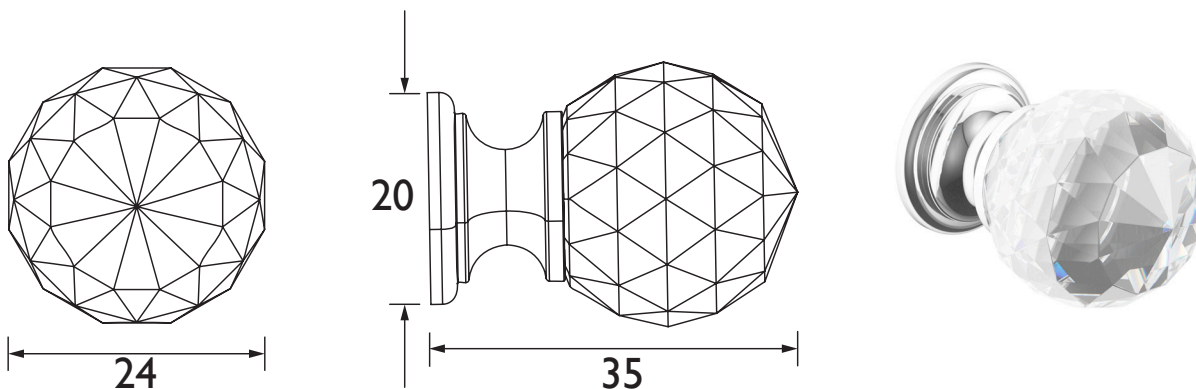

Dimensions in (mm)

Revision: D1

Heritage Bathrooms, Birch Coppice Business Park, Dordon, Tamworth B78 1SG

Tel: 0844 701 8501 | Fax: 0844 701 8502 | Web: www.heritagebathrooms.com | Email: technical@heritagebathrooms.com

The information contained on this page was correct at date of issue. Fitting dimensions are provided as a guide only. Some variation may occur due to manufacturing tolerances. Heritage Bathrooms pursues a policy of continuing improvement in design and performance of its products and so reserves the right to change specifications without prior notice.

PRODUCT DATA SHEET

5
YEAR
GUARANTEE