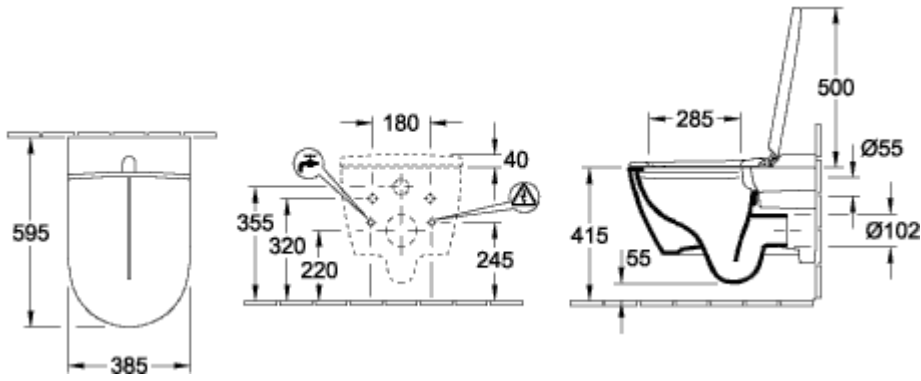

TECHNICAL DRAWINGS

V0E100R1