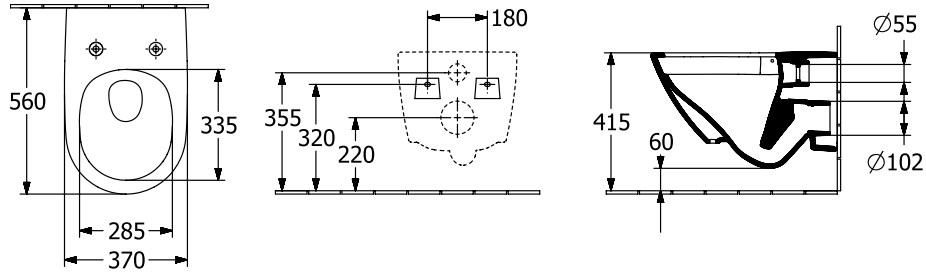

UNIVERSO TWISTFLUSH COMBI-PACK OVAL

PRODUCT INFORMATION

Article title	Villeroy & Boch Universo TwistFlush Combi-Pack, wall-mounted, with TwistFlush, White Alpin
Article number	4670T901
Assembly / Assembly type	wall-mounted
Scope of delivery	1 x washdown toilet, rimless , 1 x toilet seat and cover 1 x fastening set
Depth in mm	560
Width in mm	370
Height in mm	360
Collection	Universo TwistFlush
Product designation	Combi-Pack
Suitable for	Concealed cistern
Innovative flushing technology (with TwistFlush)	Yes
Flush volume l	3 / 4,5 l
Wall-mounted - floor-standing	wall-mounted
Function	<ul style="list-style-type: none"> • with automatic lowering mechanism (SoftClosing) • with removable seat (QuickRelease)
Material	Sanitary ceramics
Other material	Toilet seat and cover: Duroplast
Other surfaces	Toilet seat and cover: glossy
Shape	Oval
Colour designation	White Alpin
Other colour designations	Toilet seat and cover: White Alpin
Antibacterial surface (with AntiBac)	No
Easy surface cleaning (CeramicPlus)	No
Rimless (mit DirectFlush)	Yes
Flush type	Washdown toilet
Integrated freshness solution (with ViFresh)	No
Outlet / outlet	horizontal outlet

TECHNICAL DRAWINGS

4670T901

4670T901

Universo TwistFlush SC/QR

Model 8M61S1 Universo TwistFlush toilet seat with Softclosing and Quickrelease, incl. 9221 89 61 hinges

Product Description Universo TwistFlush toilet seat in Wrap-Over-Design made of colour ingrained duroplast:
 • incl. hinges stainless steel
 • centre distance: 180 mm
 • load of ring seat: 240 kg
 • 10 year guarantee