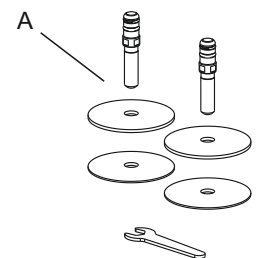

UNIVERSO TWISTFLUSH COMBI-PACK OVAL

PRODUCT INFORMATION

Article title	Villeroy & Boch Universo TwistFlush Combi-Pack, wall-mounted, with TwistFlush, White Alpin
Article number	4670T901
Assembly / Assembly type	wall-mounted
Scope of delivery	1 x washdown toilet, rimless , 1 x toilet seat and cover 1 x fastening set
Depth in mm	560
Width in mm	370
Height in mm	360
Collection	Universo TwistFlush
Product designation	Combi-Pack
Suitable for	Concealed cistern
Innovative flushing technology (with TwistFlush)	Yes
Flush volume l	3 / 4,5 l
Wall-mounted - floor-standing	wall-mounted
Function	<ul style="list-style-type: none"> • with automatic lowering mechanism (SoftClosing) • with removable seat (QuickRelease)
Material	Sanitary ceramics
Other material	Toilet seat and cover: Duroplast
Other surfaces	Toilet seat and cover: glossy
Shape	Oval
Colour designation	White Alpin
Other colour designations	Toilet seat and cover: White Alpin
Antibacterial surface (with AntiBac)	No
Easy surface cleaning (CeramicPlus)	No
Rimless (mit DirectFlush)	Yes
Flush type	Washdown toilet
Integrated freshness solution (with ViFresh)	No
Outlet / outlet	horizontal outlet

TECHNICAL DRAWINGS

4670T901

4670T901

Universo TwistFlush SC/QR

Model 8M61S1 Universo TwistFlush toilet seat with Softclosing and Quickrelease, incl. 9221 89 61 hinges

Product Description Universo TwistFlush toilet seat in Wrap-Over-Design made of colour ingrained duroplast:
 • incl. hinges stainless steel
 • centre distance: 180 mm
 • load of ring seat: 240 kg
 • 10 year guarantee

Colour Programme 01 white alpin
T1 white alpin AntiBac

Hinge Finish Stainless steel

Spare Parts
 A) 9221 89 61 hinges stainless steel
 B) 9221 91 00 Softclosing damper packet
 C) 9223 60 00 Buffers for seat and cover