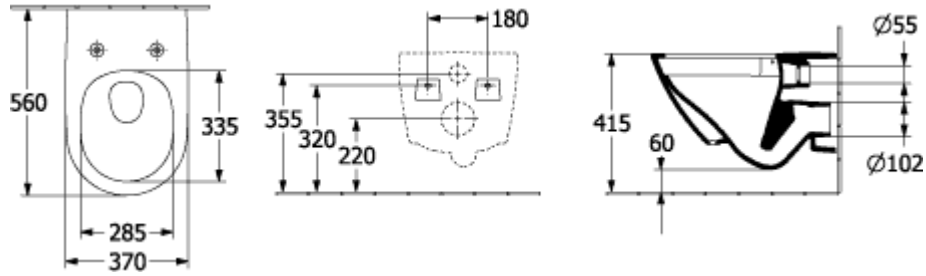

UNIVERSO TWISTFLUSH COMBI-PACK OVAL

PRODUCT INFORMATION

Article title	Villeroy & Boch Universo TwistFlush Combi-Pack, wall-mounted, with TwistFlush, White Alpin
Article number	4670T901
Assembly / Assembly type	wall-mounted
Scope of delivery	1 x washdown toilet, rimless , 1 x toilet seat and cover 1 x fastening set
Depth in mm	560
Width in mm	370
Height in mm	360
Collection	Universo TwistFlush
Product designation	Combi-Pack
Suitable for	Concealed cistern
Innovative flushing technology (with TwistFlush)	Yes
Flush volume l	3 / 4,5 l
Wall-mounted - floor-standing	wall-mounted
Function	<ul style="list-style-type: none"> • with automatic lowering mechanism (SoftClosing) • with removable seat (QuickRelease)
Material	Sanitary ceramics
Other material	Toilet seat and cover: Duroplast
Other surfaces	Toilet seat and cover: glossy
Shape	Oval
Colour designation	White Alpin
Other colour designations	Toilet seat and cover: White Alpin
Antibacterial surface (with AntiBac)	No
Easy surface cleaning (CeramicPlus)	No
Rimless (mit DirectFlush)	Yes
Flush type	Washdown toilet
Integrated freshness solution (with ViFresh)	No
Outlet / outlet	horizontal outlet

TECHNICAL DRAWINGS

4670T901

4670T901

Universo TwistFlush SC/QR

Model 8M61S1 Universo TwistFlush toilet seat with Softclosing and Quickrelease, incl. 9221 89 61 hinges

Product Description Universo TwistFlush toilet seat in Wrap-Over-Design made of colour ingrained duroplast:
 • incl. hinges stainless steel
 • centre distance: 180 mm
 • load of ring seat: 240 kg
 • 10 year guarantee