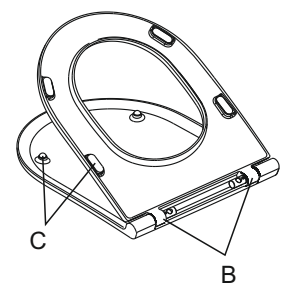

TECHNICAL DRAWINGS

4670T901

4670T901

Universo TwistFlush SC/QR

Model 8M61S1 Universo TwistFlush toilet seat with Softclosing and Quickrelease, incl. 9221 89 61 hinges

Product Description Universo TwistFlush toilet seat in Wrap-Over-Design made of colour ingrained duroplast:
 • incl. hinges stainless steel
 • centre distance: 180 mm
 • load of ring seat: 240 kg
 • 10 year guarantee

Instruction Manual

Material Description

TOILET SEAT: The material is colour ingrained duroplast (UF A 10 = urea formaldehyde) that contains no environmentally hazardous substances. UF plastic comprises 67 % urea formaldehyde resin, 28 % cellulose, as well as 5 % minerals, pigments, lubricants and moisture content. The raw material from the supplier contains less than 0,03 % formaldehyde after a special curing process.
 BUFFERS: TPE (Thermoplastic Elastomer)
 MOUNT/HINGE: stainless steel