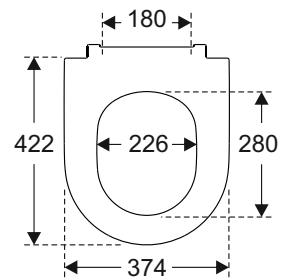

TECHNICAL DRAWINGS

4670T901

4670T901

Universo TwistFlush SC/QR

Model 8M61S1 Universo TwistFlush toilet seat with Softclosing and Quickrelease, incl. 9221 89 61 hinges

Product Description Universo TwistFlush toilet seat in Wrap-Over-Design made of colour ingrained duroplast:
 • incl. hinges stainless steel
 • centre distance: 180 mm
 • load of ring seat: 240 kg
 • 10 year guarantee