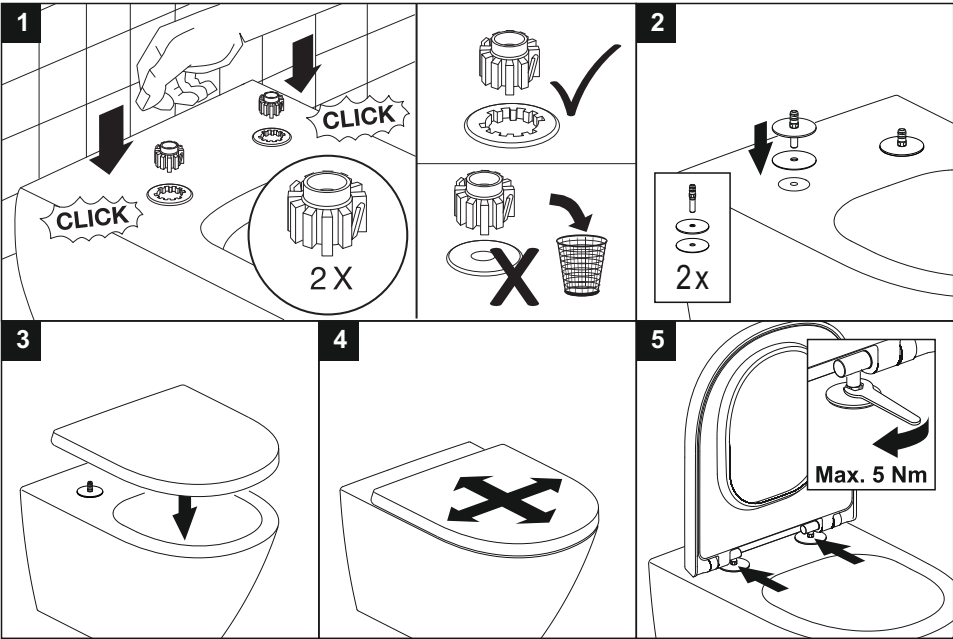

TECHNICAL DRAWINGS

4670T901

4670T901

Universo TwistFlush SC/QR

Model 8M61S1 Universo TwistFlush toilet seat with Softclosing and Quickrelease, incl. 9221 89 61 hinges

Product Description Universo TwistFlush toilet seat in Wrap-Over-Design made of colour ingrained duroplast:
 • incl. hinges stainless steel
 • centre distance: 180 mm
 • load of ring seat: 240 kg
 • 10 year guarantee

Colour Programme 01 white alpin
T1 white alpin AntiBac

Hinge Finish Stainless steel

Spare Parts
 A) 9221 89 61 hinges stainless steel
 B) 9221 91 00 Softclosing damper packet
 C) 9223 60 00 Buffers for seat and cover

Instruction Manual

Material Description

TOILET SEAT: The material is colour ingrained duroplast (UF A 10 = urea formaldehyde) that contains no environmentally hazardous substances. UF plastic comprises 67 % urea formaldehyde resin, 28 % cellulose, as well as 5 % minerals, pigments, lubricants and moisture content. The raw material from the supplier contains less than 0,03 % formaldehyde after a special curing process.
 BUFFERS: TPE (Thermoplastic Elastomer)
 MOUNT/HINGE: stainless steel