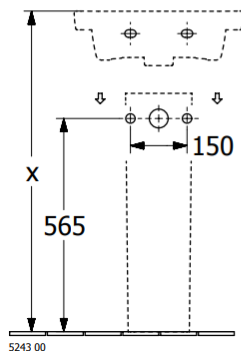

Article title	Villeroy & Boch Subway 3.0 Handwashbasin, 450 x 370 x 145 mm, White Alpin, with overflow, unpolished
Article number	4370FK01
Assembly / Assembly type	wall-mounted
Assembly instructions	for installation with furniture Subway 3.0
Scope of delivery	1 x handwashbasin
Depth in mm	370
Width in mm	450
Height in mm	145
Interior depth	100
Collection	Subway 3.0
Product designation	Handwashbasin
Suitable for	1-hole mixer, Matching Villeroy&Boch furniture
Material	Sanitary ceramics
surface	glossy
With overflow	Yes
Shape	Rectangle
Colour designation	White Alpin
Antibacterial surface (with AntiBac)	No
Easy surface cleaning (CeramicPlus)	No
Number of tap holes punched through	1
Underside of washbasin	unpolished
Number of bowls	1

5243 00