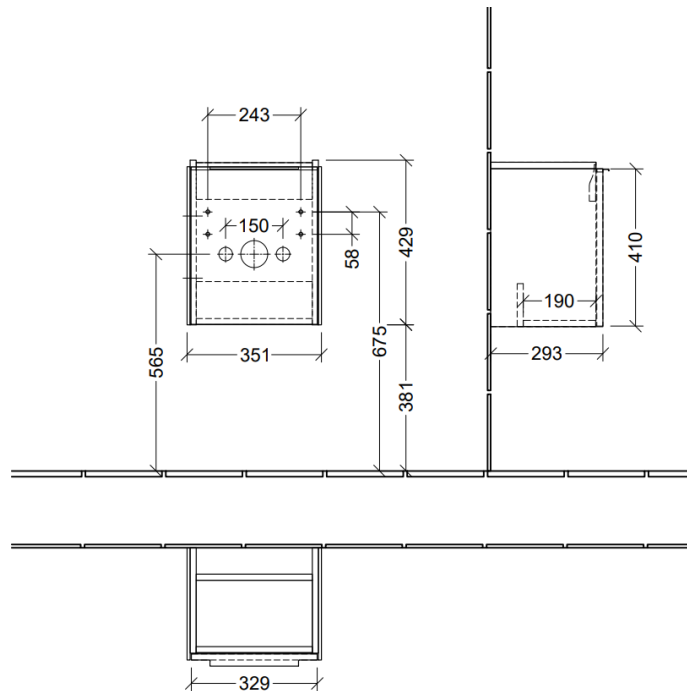

### PRODUCT INFORMATION

Article title	Villeroy & Boch Subway 3.0 Vanity unit, 1 door, 351 x 429 x 309 mm, Oak Kansas
Article number	C58300RH
Assembly / Assembly type	wall-mounted
Type of opening	1 door
Door hinge	hinges on left
Equipment	1 x door
Scope of delivery	1 x vanity unit , 1 x fastening set
Position of washbasin	washbasin on the middle
Depth in mm	309
Width in mm	351
Height in mm	429
Depth with handle mm	309
Depth without handle mm	293
Collection	Subway 3.0
Product designation	Vanity unit
Suitable for	selected handwashbasins
Function	with SoftClosing
Material front	Chipboard
Surface of front	Direct coating
Material body	Chipboard
Surface of body	Direct coating
Other material	Handle: aluminium
Other surfaces	Handle: glossy
Shape	Angular
Colour designation	Oak Kansas
Other colour designations	Handle: glossy aluminium
With lighting	No
Smart home compatible	No

### PRODUCT INFORMATION

Article title	Villeroy & Boch Subway 3.0 Vanity unit, 1 door, 351 x 429 x 309 mm, Oak Kansas
Article number	C58400RH
Assembly / Assembly type	wall-mounted
Type of opening	1 door
Door hinge	hinges on right
Equipment	1 x door
Scope of delivery	1 x vanity unit , 1 x fastening set
Position of washbasin	washbasin on the middle
Depth in mm	309
Width in mm	351
Height in mm	429
Depth with handle mm	309
Depth without handle mm	293
Collection	Subway 3.0
Product designation	Vanity unit
Suitable for	selected handwashbasins
Function	with SoftClosing
Material front	Chipboard
Surface of front	Direct coating
Material body	Chipboard
Surface of body	Direct coating
Other material	Handle: aluminium
Other surfaces	Handle: glossy
Shape	Angular
Colour designation	Oak Kansas
Other colour designations	Handle: glossy aluminium
With lighting	No
Smart home compatible	No