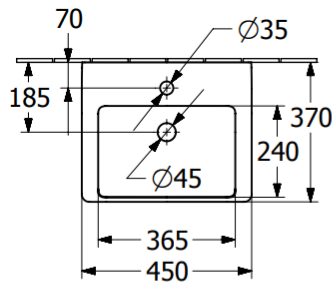

### PRODUCT INFORMATION

Article title	Villeroy & Boch Subway 3.0 Handwashbasin, 370 x 305 x 130 mm, White Alpin, with overflow, unpolished
Article number	43703701
Assembly / Assembly type	wall-mounted
Scope of delivery	1 x handwashbasin
Depth in mm	305
Width in mm	370
Height in mm	130
Interior depth	85
Collection	Subway 3.0
Product designation	Handwashbasin
Suitable for	1-hole mixer, Matching Villeroy&Boch furniture
Material	Sanitary ceramics
surface	glossy
With overflow	Yes
Shape	Rectangle
Colour designation	White Alpin
Antibacterial surface (with AntiBac)	No
Easy surface cleaning (CeramicPlus)	No
Number of tap holes punched through	1
Underside of washbasin	unpolished
Number of bowls	1

### PRODUCT INFORMATION

Article title	Villeroy & Boch Subway 3.0 Handwashbasin, 450 x 370 x 145 mm, White Alpin, with overflow, unpolished
Article number	4370FK01
Assembly / Assembly type	wall-mounted
Assembly instructions	for installation with furniture Subway 3.0
Scope of delivery	1 x handwashbasin
Depth in mm	370
Width in mm	450
Height in mm	145
Interior depth	100
Collection	Subway 3.0
Product designation	Handwashbasin
Suitable for	1-hole mixer, Matching Villeroy&Boch furniture
Material	Sanitary ceramics
surface	glossy
With overflow	Yes
Shape	Rectangle
Colour designation	White Alpin
Antibacterial surface (with AntiBac)	No
Easy surface cleaning (CeramicPlus)	No
Number of tap holes punched through	1
Underside of washbasin	unpolished
Number of bowls	1