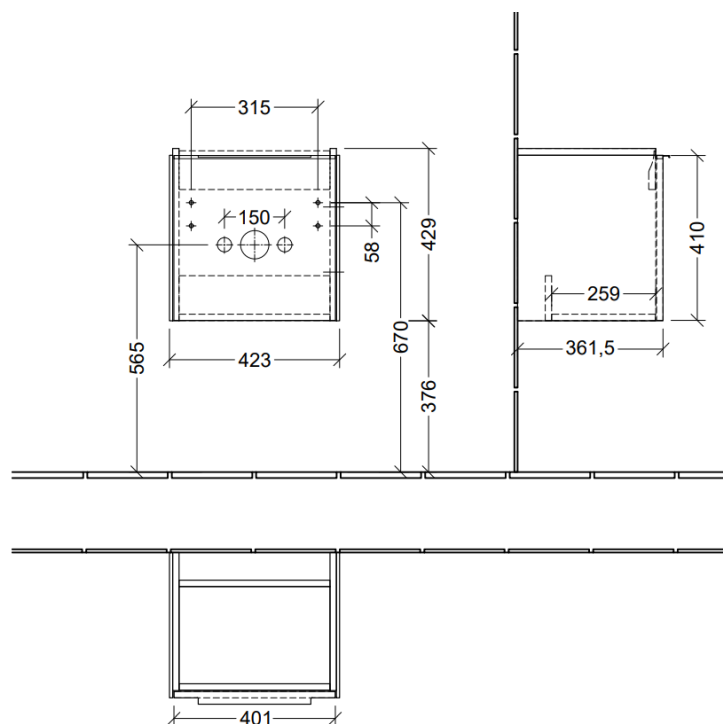

Article title	Villeroy & Boch Subway 3.0 Vanity unit, 1 door, 423 x 429 x 378 mm, Oak Kansas
Article number	C58200RH
Assembly / Assembly type	wall-mounted
Type of opening	1 door
Door hinge	hinges on right
Equipment	1 x door
Scope of delivery	1 x vanity unit , 1 x fastening set
Position of washbasin	washbasin on the middle
Depth in mm	378
Width in mm	423
Height in mm	429
Depth with handle mm	378
Depth without handle mm	362
Collection	Subway 3.0
Product designation	Vanity unit
Suitable for	selected handwashbasins
Function	with SoftClosing
Material front	Chipboard
Surface of front	Direct coating
Material body	Chipboard
Surface of body	Direct coating
Other material	Handle: aluminium
Other surfaces	Handle: glossy
Shape	Angular
Colour designation	Oak Kansas
Other colour designations	Handle: glossy aluminium
With lighting	No
Smart home compatible	No