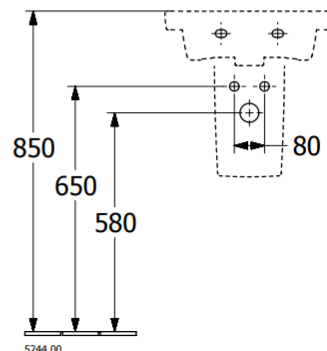

SUBWAY 3.0 HANDWASHBASIN RECTANGLE

PRODUCT INFORMATION

Article title	Villeroy & Boch Subway 3.0 Handwashbasin, 450 x 370 x 145 mm, White Alpin, with overflow, unpolished
Article number	4370FK01
Assembly / Assembly type	wall-mounted
Assembly instructions	for installation with furniture Subway 3.0
Scope of delivery	1 x handwashbasin
Depth in mm	370
Width in mm	450
Height in mm	145
Interior depth	100
Collection	Subway 3.0
Product designation	Handwashbasin
Suitable for	1-hole mixer, Matching Villeroy&Boch furniture
Material	Sanitary ceramics
surface	glossy
With overflow	Yes
Shape	Rectangle
Colour designation	White Alpin
Antibacterial surface (with AntiBac)	No
Easy surface cleaning (CeramicPlus)	No
Number of tap holes punched through	1
Underside of washbasin	unpolished
Number of bowls	1

5243 00

5244 00