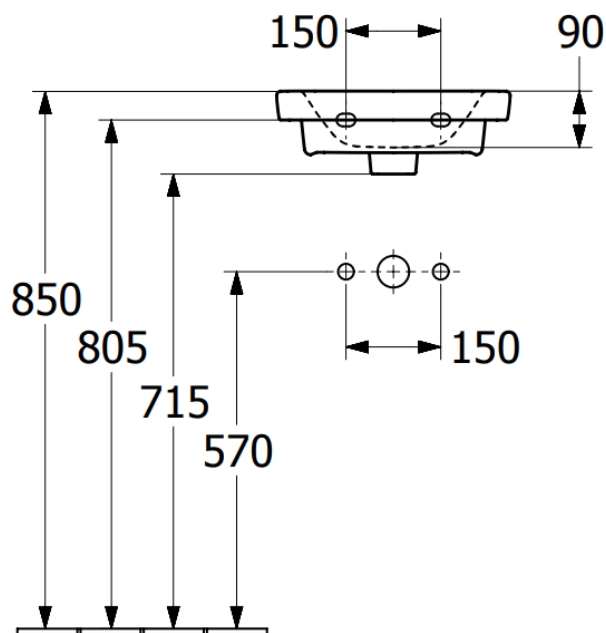

### PRODUCT INFORMATION

Article title	Villeroy & Boch Subway 3.0 Vanity unit, 1 door, 423 x 429 x 378 mm, Oak Kansas
Article number	C58200RH
Assembly / Assembly type	wall-mounted
Type of opening	1 door
Door hinge	hinges on right
Equipment	1 x door
Scope of delivery	1 x vanity unit , 1 x fastening set
Position of washbasin	washbasin on the middle
Depth in mm	378
Width in mm	423
Height in mm	429
Depth with handle mm	378
Depth without handle mm	362
Collection	Subway 3.0
Product designation	Vanity unit
Suitable for	selected handwashbasins
Function	with SoftClosing
Material front	Chipboard
Surface of front	Direct coating
Material body	Chipboard
Surface of body	Direct coating
Other material	Handle: aluminium
Other surfaces	Handle: glossy
Shape	Angular
Colour designation	Oak Kansas
Other colour designations	Handle: glossy aluminium
With lighting	No
Smart home compatible	No

### PRODUCT INFORMATION

Article title	Villeroy & Boch Subway 3.0 Handwashbasin, 370 x 305 x 130 mm, White Alpin, with overflow, unpolished
Article number	43703701
Assembly / Assembly type	wall-mounted
Scope of delivery	1 x handwashbasin
Depth in mm	305
Width in mm	370
Height in mm	130
Interior depth	85
Collection	Subway 3.0
Product designation	Handwashbasin
Suitable for	1-hole mixer, Matching Villeroy&Boch furniture
Material	Sanitary ceramics
surface	glossy
With overflow	Yes
Shape	Rectangle
Colour designation	White Alpin
Antibacterial surface (with AntiBac)	No
Easy surface cleaning (CeramicPlus)	No
Number of tap holes punched through	1
Underside of washbasin	unpolished
Number of bowls	1