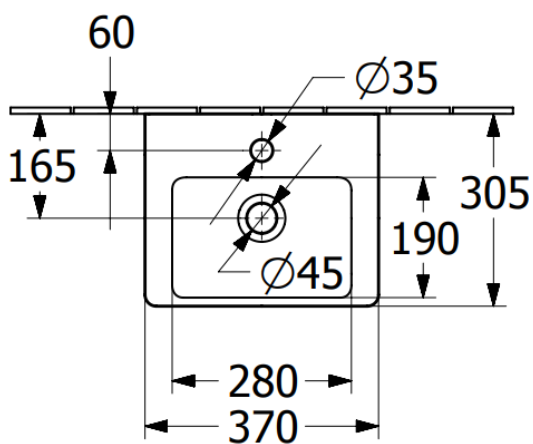

### PRODUCT INFORMATION

Article title	Villeroy & Boch Subway 3.0 Vanity unit, 1 door, 423 x 429 x 378 mm, Oak Kansas
Article number	C58200RH
Assembly / Assembly type	wall-mounted
Type of opening	1 door
Door hinge	hinges on right
Equipment	1 x door
Scope of delivery	1 x vanity unit , 1 x fastening set
Position of washbasin	washbasin on the middle
Depth in mm	378
Width in mm	423
Height in mm	429
Depth with handle mm	378
Depth without handle mm	362
Collection	Subway 3.0
Product designation	Vanity unit
Suitable for	selected handwashbasins
Function	with SoftClosing
Material front	Chipboard
Surface of front	Direct coating
Material body	Chipboard
Surface of body	Direct coating
Other material	Handle: aluminium
Other surfaces	Handle: glossy
Shape	Angular
Colour designation	Oak Kansas
Other colour designations	Handle: glossy aluminium
With lighting	No
Smart home compatible	No

### PRODUCT INFORMATION

Article title	Villeroy & Boch Subway 3.0 Handwashbasin, 370 x 305 x 130 mm, White Alpin, with overflow, unpolished
Article number	43703701
Assembly / Assembly type	wall-mounted
Scope of delivery	1 x handwashbasin
Depth in mm	305
Width in mm	370
Height in mm	130
Interior depth	85
Collection	Subway 3.0
Product designation	Handwashbasin
Suitable for	1-hole mixer, Matching Villeroy&Boch furniture
Material	Sanitary ceramics
surface	glossy
With overflow	Yes
Shape	Rectangle
Colour designation	White Alpin
Antibacterial surface (with AntiBac)	No
Easy surface cleaning (CeramicPlus)	No
Number of tap holes punched through	1
Underside of washbasin	unpolished
Number of bowls	1