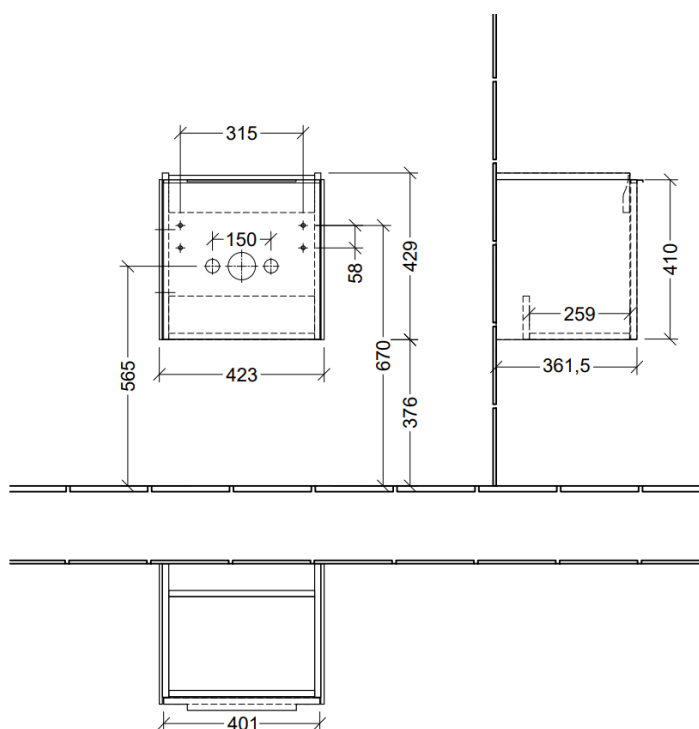

Article title	Villeroy & Boch Subway 3.0 Vanity unit, 1 door, 423 x 429 x 378 mm, Oak Kansas
Article number	C58100RH
Assembly / Assembly type	wall-mounted
Type of opening	1 door
Door hinge	hinges on left
Equipment	1 x door
Scope of delivery	1 x vanity unit , 1 x fastening set
Position of washbasin	washbasin on the middle
Depth in mm	378
Width in mm	423
Height in mm	429
Depth with handle mm	378
Depth without handle mm	362
Collection	Subway 3.0
Product designation	Vanity unit
Suitable for	selected handwashbasins
Function	with SoftClosing
Material front	Chipboard
Surface of front	Direct coating
Material body	Chipboard
Surface of body	Direct coating
Other material	Handle: aluminium
Other surfaces	Handle: glossy
Shape	Angular
Colour designation	Oak Kansas
Other colour designations	Handle: glossy aluminium
With lighting	No
Smart home compatible	No