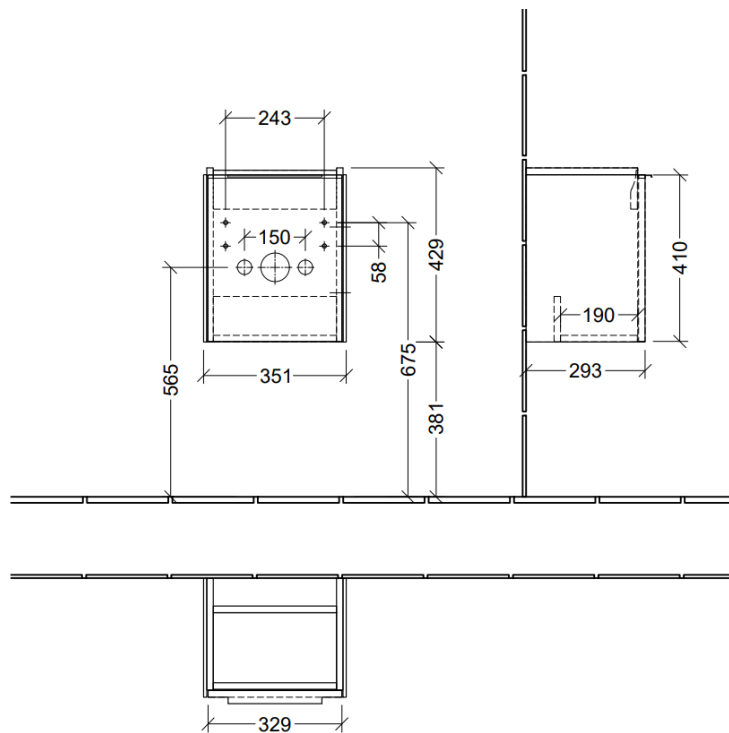

### PRODUCT INFORMATION

Article title	Villeroy & Boch Subway 3.0 Vanity unit, 1 door, 351 x 429 x 309 mm, Oak Kansas
Article number	C58300RH
Assembly / Assembly type	wall-mounted
Type of opening	1 door
Door hinge	hinges on left
Equipment	1 x door
Scope of delivery	1 x vanity unit , 1 x fastening set
Position of washbasin	washbasin on the middle
Depth in mm	309
Width in mm	351
Height in mm	429
Depth with handle mm	309
Depth without handle mm	293
Collection	Subway 3.0
Product designation	Vanity unit
Suitable for	selected handwashbasins
Function	with SoftClosing
Material front	Chipboard
Surface of front	Direct coating
Material body	Chipboard
Surface of body	Direct coating
Other material	Handle: aluminium
Other surfaces	Handle: glossy
Shape	Angular
Colour designation	Oak Kansas
Other colour designations	Handle: glossy aluminium
With lighting	No
Smart home compatible	No

### PRODUCT INFORMATION

Article title	Villeroy & Boch Subway 3.0 Vanity unit, 1 door, 351 x 429 x 309 mm, Oak Kansas
Article number	C58400RH
Assembly / Assembly type	wall-mounted
Type of opening	1 door
Door hinge	hinges on right
Equipment	1 x door
Scope of delivery	1 x vanity unit , 1 x fastening set
Position of washbasin	washbasin on the middle
Depth in mm	309
Width in mm	351
Height in mm	429
Depth with handle mm	309
Depth without handle mm	293
Collection	Subway 3.0
Product designation	Vanity unit
Suitable for	selected handwashbasins
Function	with SoftClosing
Material front	Chipboard
Surface of front	Direct coating
Material body	Chipboard
Surface of body	Direct coating
Other material	Handle: aluminium
Other surfaces	Handle: glossy
Shape	Angular
Colour designation	Oak Kansas
Other colour designations	Handle: glossy aluminium
With lighting	No
Smart home compatible	No