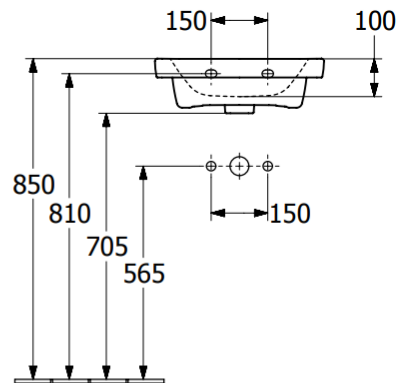

### PRODUCT INFORMATION

Article title	Villeroy & Boch Subway 3.0 Handwashbasin, 370 x 305 x 130 mm, White Alpin, with overflow, unpolished
Article number	43703701
Assembly / Assembly type	wall-mounted
Scope of delivery	1 x handwashbasin
Depth in mm	305
Width in mm	370
Height in mm	130
Interior depth	85
Collection	Subway 3.0
Product designation	Handwashbasin
Suitable for	1-hole mixer, Matching Villeroy&Boch furniture
Material	Sanitary ceramics
surface	glossy
With overflow	Yes
Shape	Rectangle
Colour designation	White Alpin
Antibacterial surface (with AntiBac)	No
Easy surface cleaning (CeramicPlus)	No
Number of tap holes punched through	1
Underside of washbasin	unpolished
Number of bowls	1

### PRODUCT INFORMATION

Article title	Villeroy & Boch Subway 3.0 Handwashbasin, 450 x 370 x 145 mm, White Alpin, with overflow, unpolished
Article number	4370FK01
Assembly / Assembly type	wall-mounted
Assembly instructions	for installation with furniture Subway 3.0
Scope of delivery	1 x handwashbasin
Depth in mm	370
Width in mm	450
Height in mm	145
Interior depth	100
Collection	Subway 3.0
Product designation	Handwashbasin
Suitable for	1-hole mixer, Matching Villeroy&Boch furniture
Material	Sanitary ceramics
surface	glossy
With overflow	Yes
Shape	Rectangle
Colour designation	White Alpin
Antibacterial surface (with AntiBac)	No
Easy surface cleaning (CeramicPlus)	No
Number of tap holes punched through	1
Underside of washbasin	unpolished
Number of bowls	1