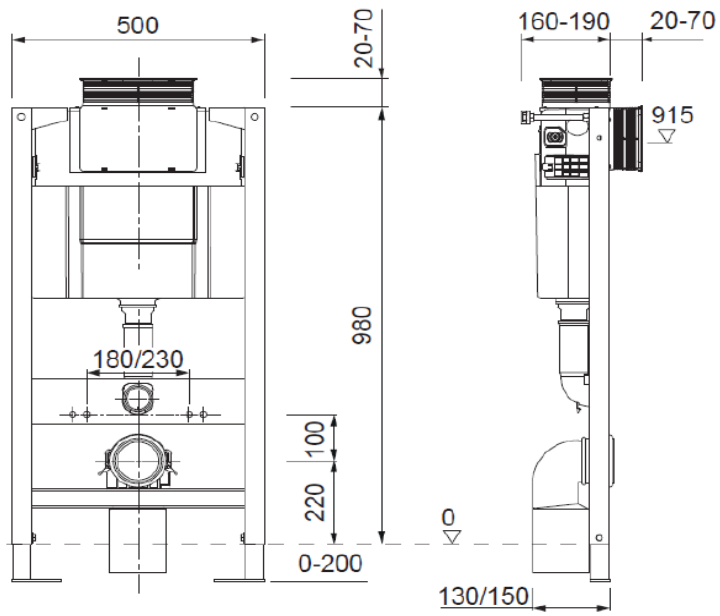

## Specifications

**0.82m Frame Dimensions**

**0.98m Frame Dimensions**

**1.12m Frame Dimensions**