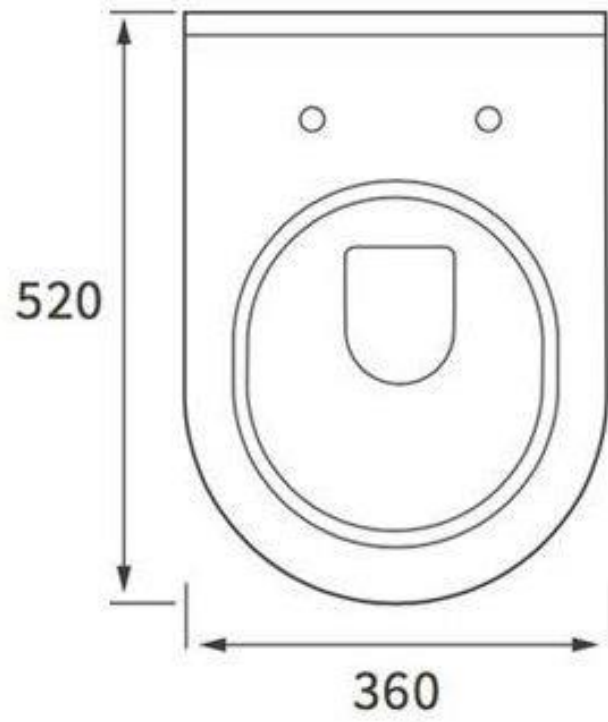

## Specifications

**0.82m Frame Dimensions**

**0.98m Frame Dimensions**

**1.12m Frame Dimensions**