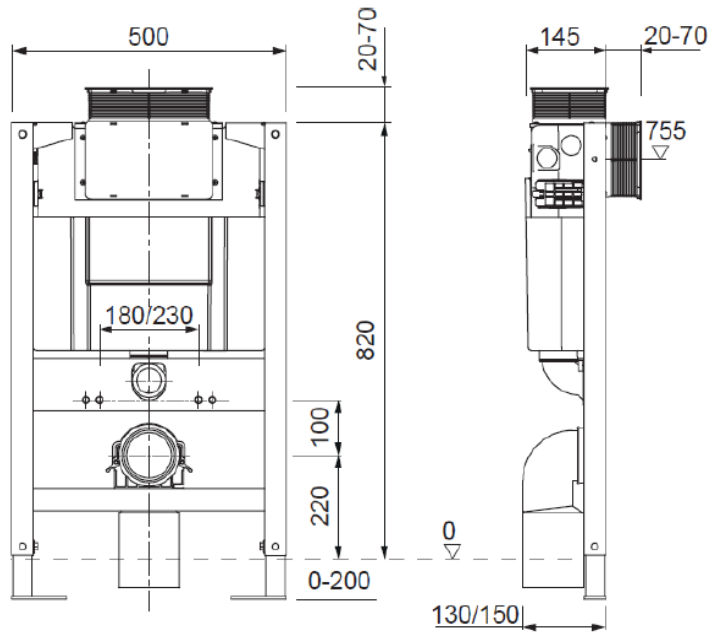

## Specifications

**0.82m Frame Dimensions**

**0.98m Frame Dimensions**

**1.12m Frame Dimensions**