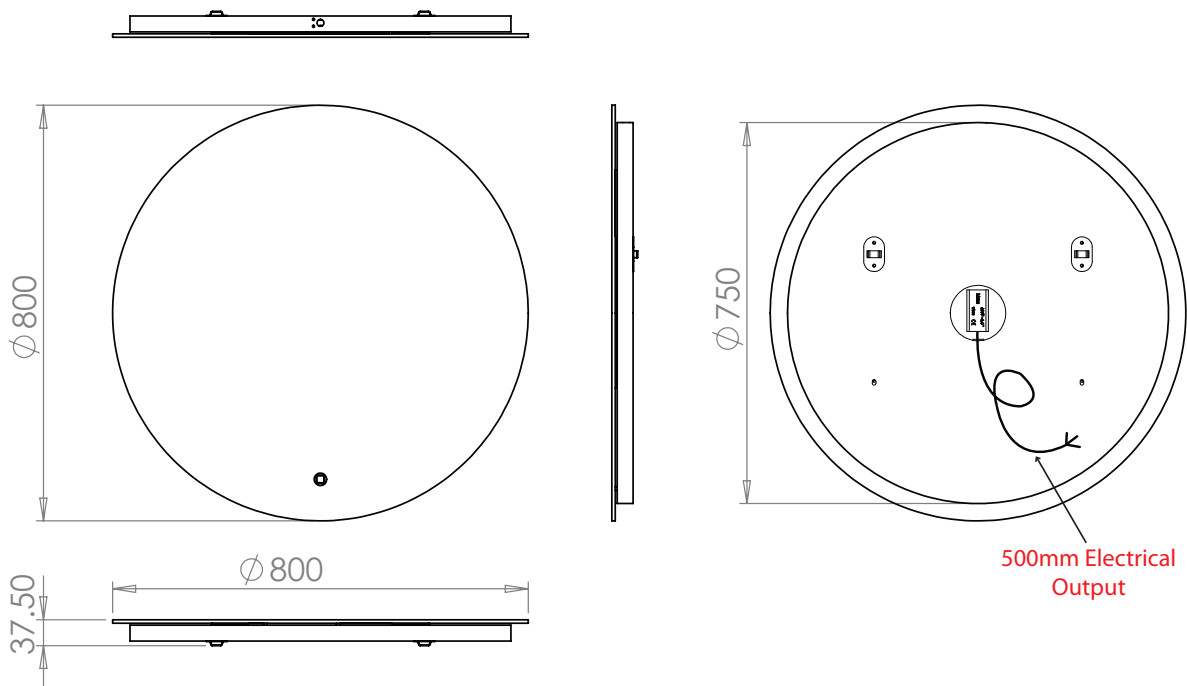

Electrical Safety Information

HiB recommends that all electrical bathroom products should only be fitted by a suitably qualified, Part P registered electrician in accordance with current IEE regulations.

Ensure mains power supply is switched off before starting installation.

Before drilling, ensure there are no hidden cables or pipes in the wall.