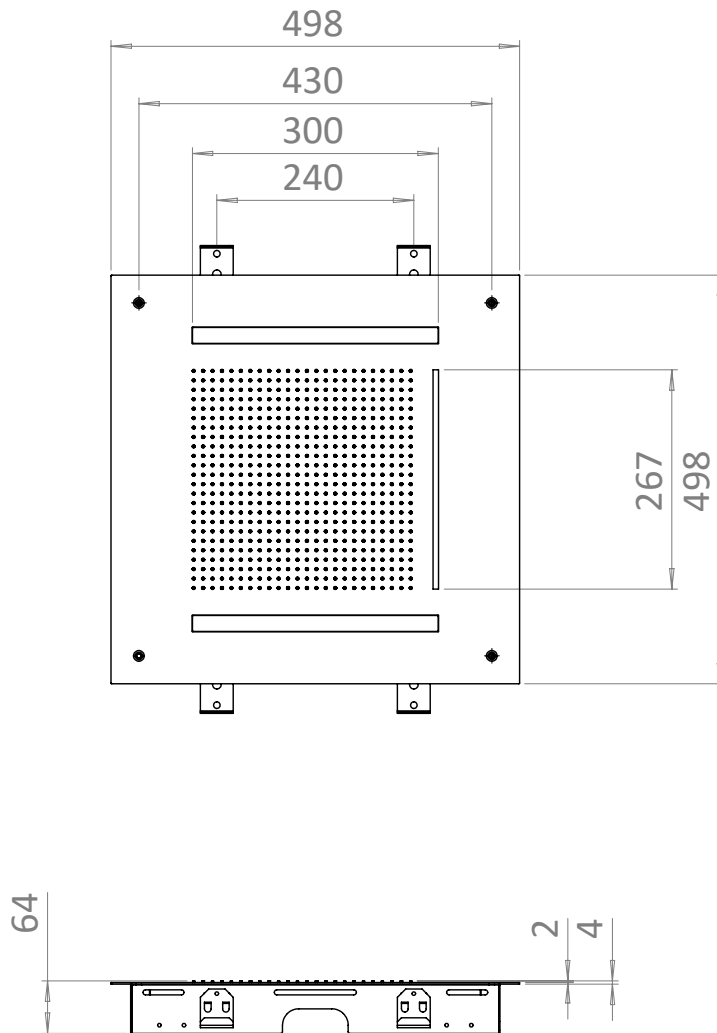

TECHNICAL DIMENSIONS

Dimensions in mm unless otherwise specified.

Tolerances (per material type) apply.

V10522