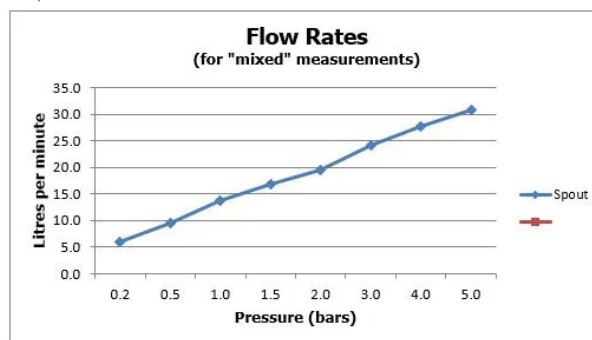

# SPECIFICATION SHEET

**COLLECTION:**

**PRODUCT CODE:** IND-RO/30-BRN

**DESCRIPTION:**

single function easy clean slim line round shower head  
300mm (12")

minimum operating pressure 1.0 bar MP

**FINISH:**

Brushed Nickel

**MINIMUM OPERATING PRESSURE:**

1.0 bar MP

**FLOW RATE AT 3.0 BAR FLOW PRESSURE:**

24 l/min

tel: 01934 744466  
email: [sales@vado.com](mailto:sales@vado.com)  
[www.vado.com](http://www.vado.com)

**where inspiration flows**  
taps | showering | accessories